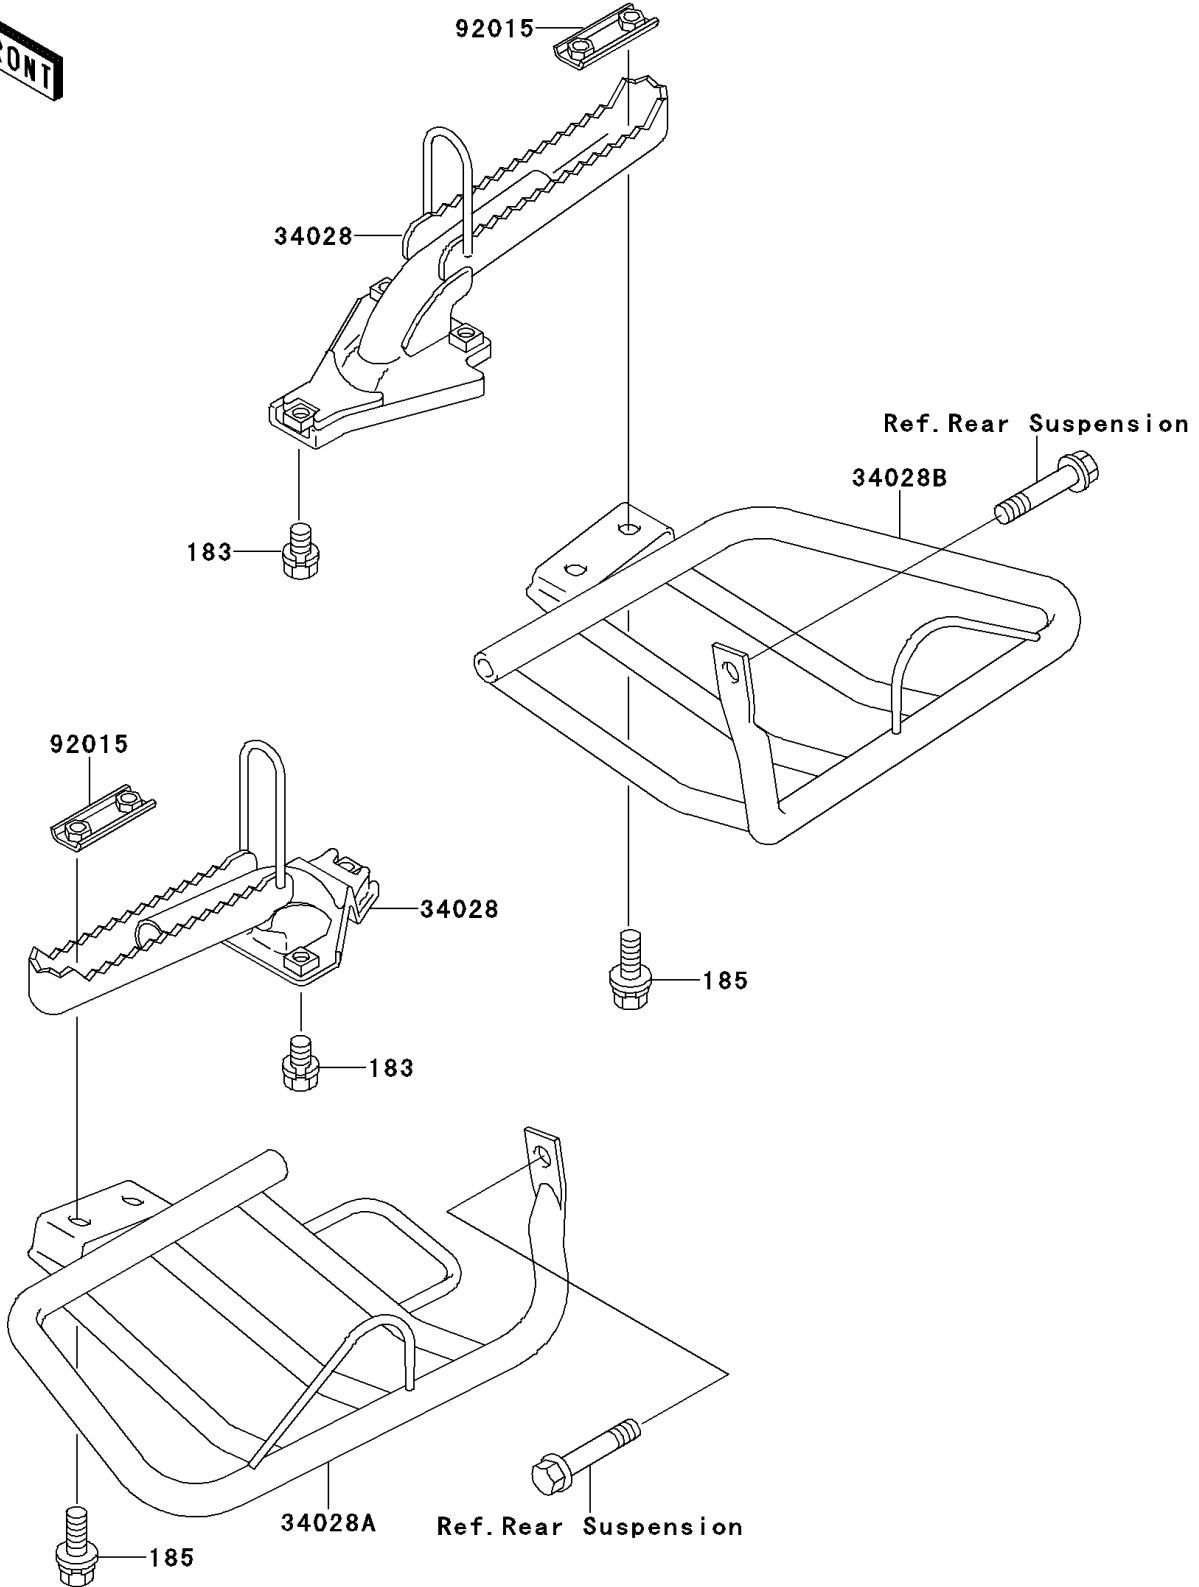

# 1992 Bayou 220 PARTS DIAGRAM

Footrests

F2160

# 1992 Bayou 220 PARTS LIST

## Footrests

ITEM NAME	PART NUMBER	QUANTITY
BOLT-UPSET-WS-SMALL (Ref # 183)	183H0818	6
BOLT-UPSET-WSP-SMALL,8X20 (Ref # 185)	185J0820	4
STEP (Ref # 34028)	34028-1227	2
STEP,FOOT BOARD,LH (Ref # 34028A)	34028-1308	1
STEP,FOOT BOARD,RH (Ref # 34028B)	34028-1309	1
NUT (Ref # 92015)	92015-1732	2