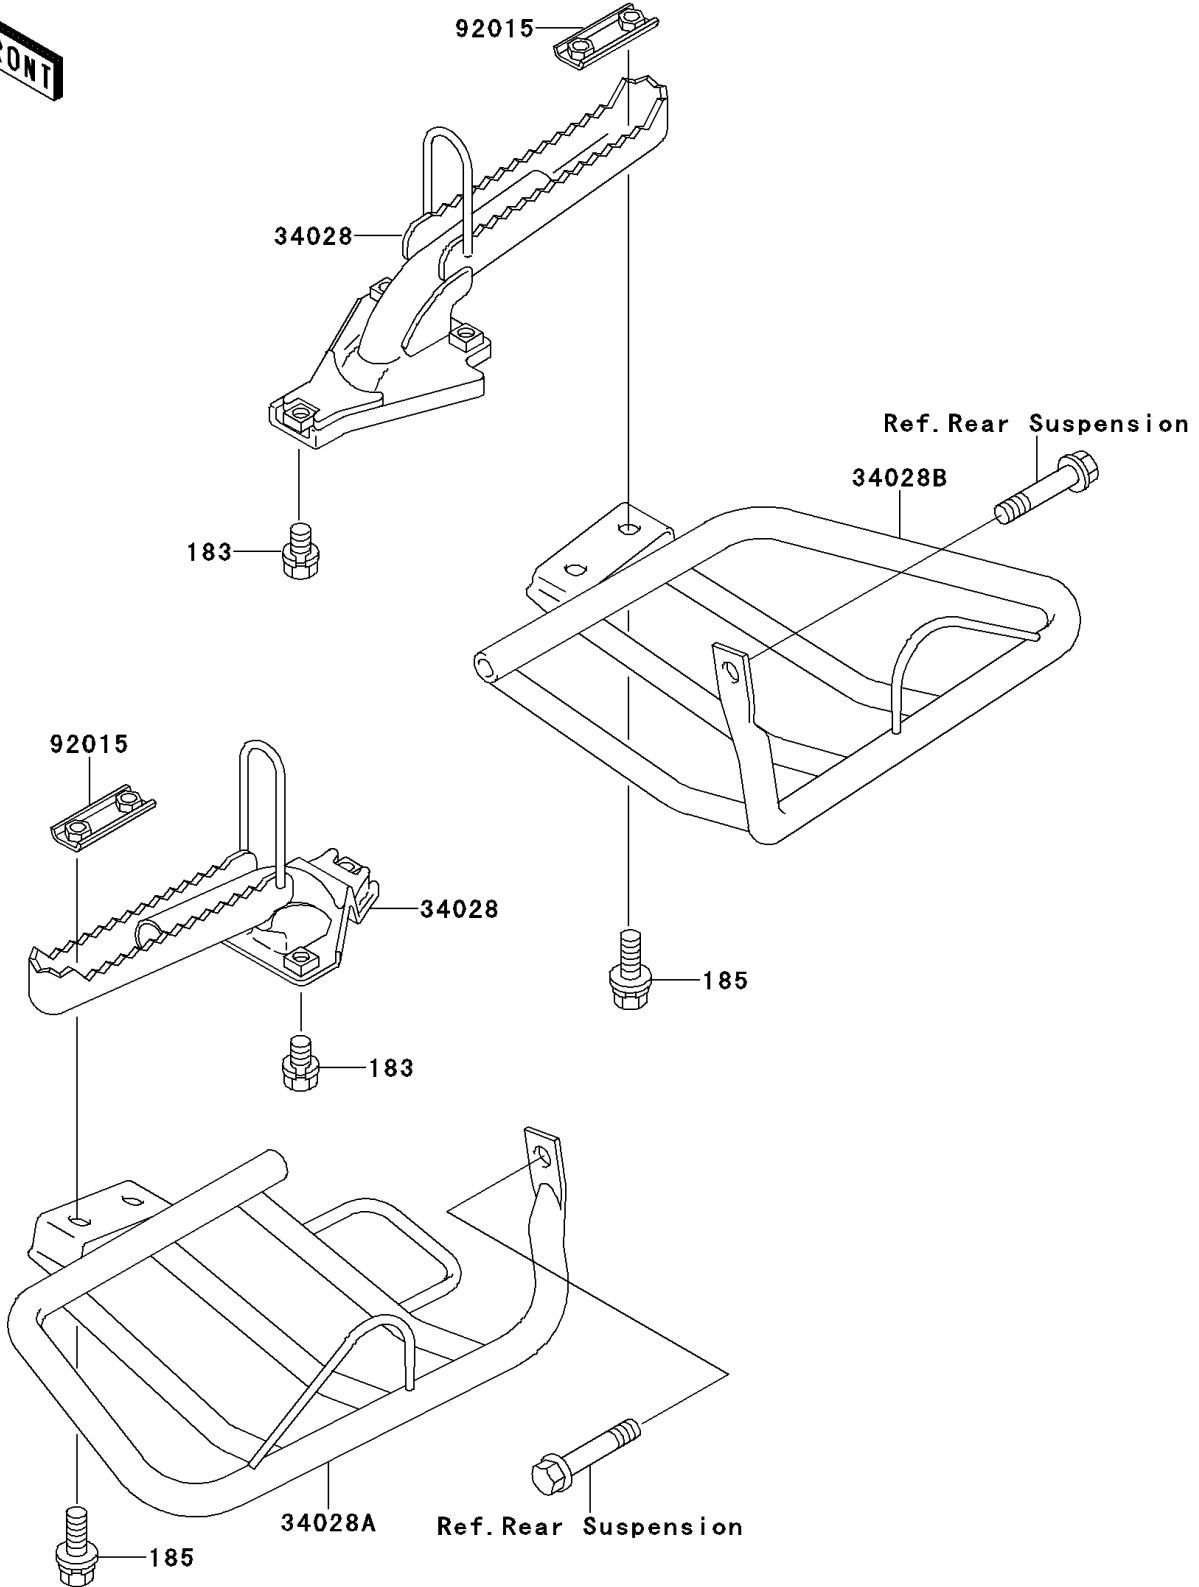

1993 Bayou 220 PARTS DIAGRAM

Footrests

F2160

1993 Bayou 220 PARTS LIST

Footrests

ITEM NAME	PART NUMBER	QUANTITY
BOLT-UPSET-WS-SMALL (Ref # 183)	183H0818	6
BOLT-UPSET-WSP-SMALL,8X20 (Ref # 185)	185J0820	4
STEP (Ref # 34028)	34028-1227	2
STEP,FOOT BOARD,LH (Ref # 34028A)	34028-1308	1
STEP,FOOT BOARD,RH (Ref # 34028B)	34028-1309	1
NUT (Ref # 92015)	92015-1732	2