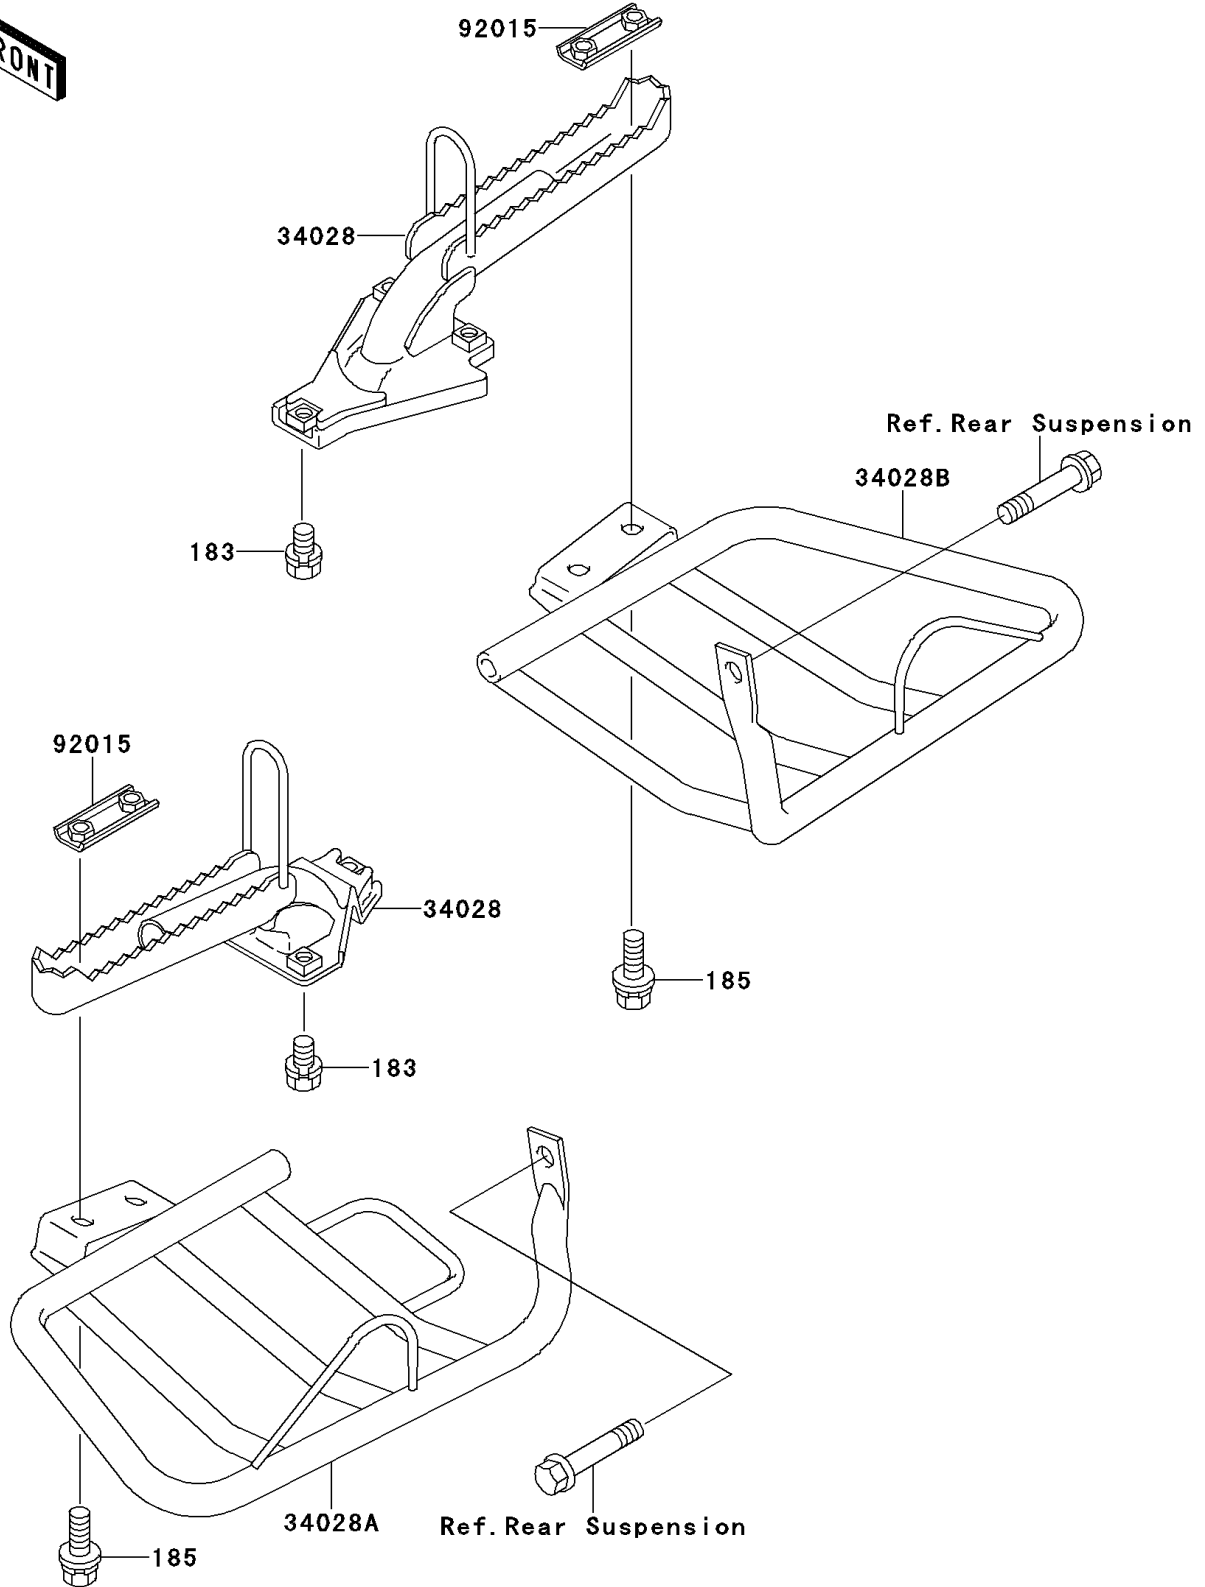

1994 Bayou 220 PARTS DIAGRAM

Footrests

F2160

1994 Bayou 220 PARTS LIST

Footrests

ITEM NAME	PART NUMBER	QUANTITY
BOLT-UPSET-WS-SMALL (Ref # 183)	183H0818	6
BOLT-UPSET-WSP-SMALL,8X20 (Ref # 185)	185J0820	4
STEP (Ref # 34028)	34028-1227	2
STEP,FOOT BOARD,LH (Ref # 34028A)	34028-1308	1
STEP,FOOT BOARD,RH (Ref # 34028B)	34028-1309	1
NUT (Ref # 92015)	92015-1732	2