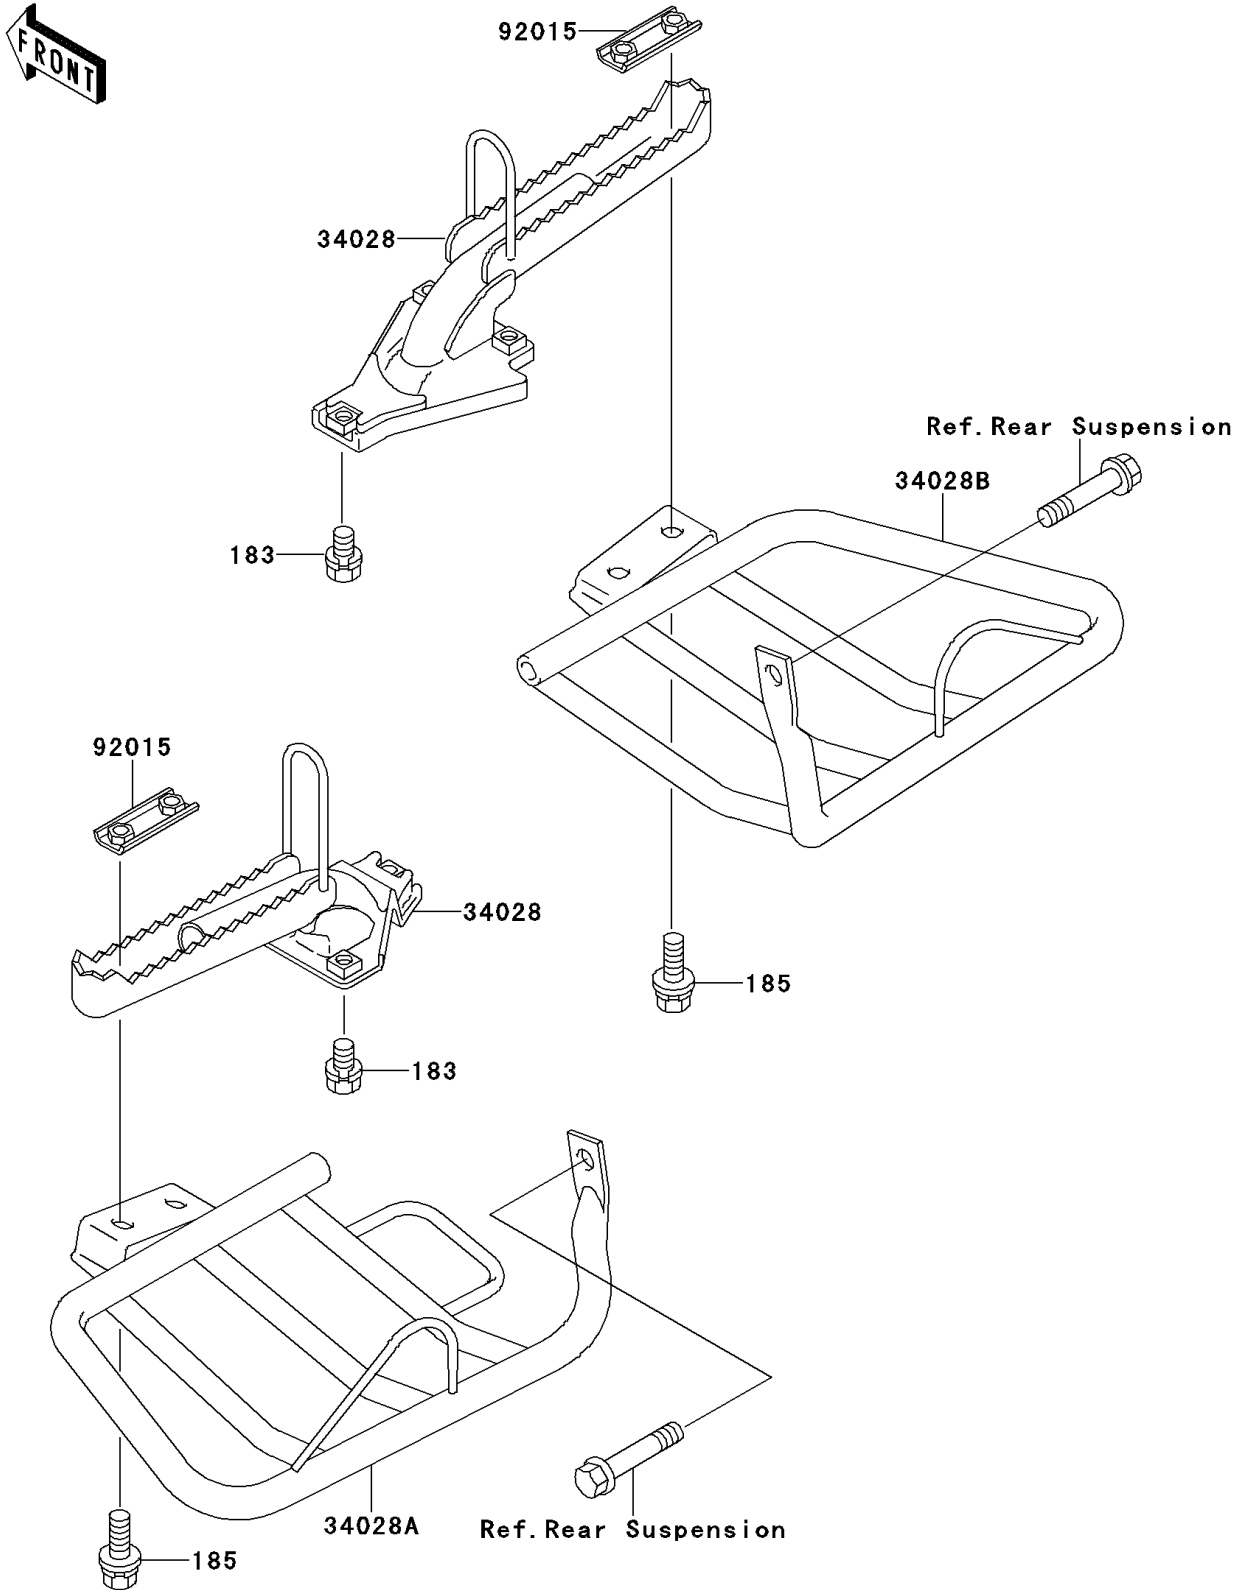

1995 Bayou 220 PARTS DIAGRAM

Footrests

F2160

1995 Bayou 220 PARTS LIST

Footrests

ITEM NAME	PART NUMBER	QUANTITY
BOLT-UPSET-WS-SMALL (Ref # 183)	183H0818	6
BOLT-UPSET-WSP-SMALL,8X20 (Ref # 185)	185J0820	4
STEP (Ref # 34028)	34028-1227	2
STEP,FOOT BOARD,LH (Ref # 34028A)	34028-1308	1
STEP,FOOT BOARD,RH (Ref # 34028B)	34028-1309	1
NUT (Ref # 92015)	92015-1732	2