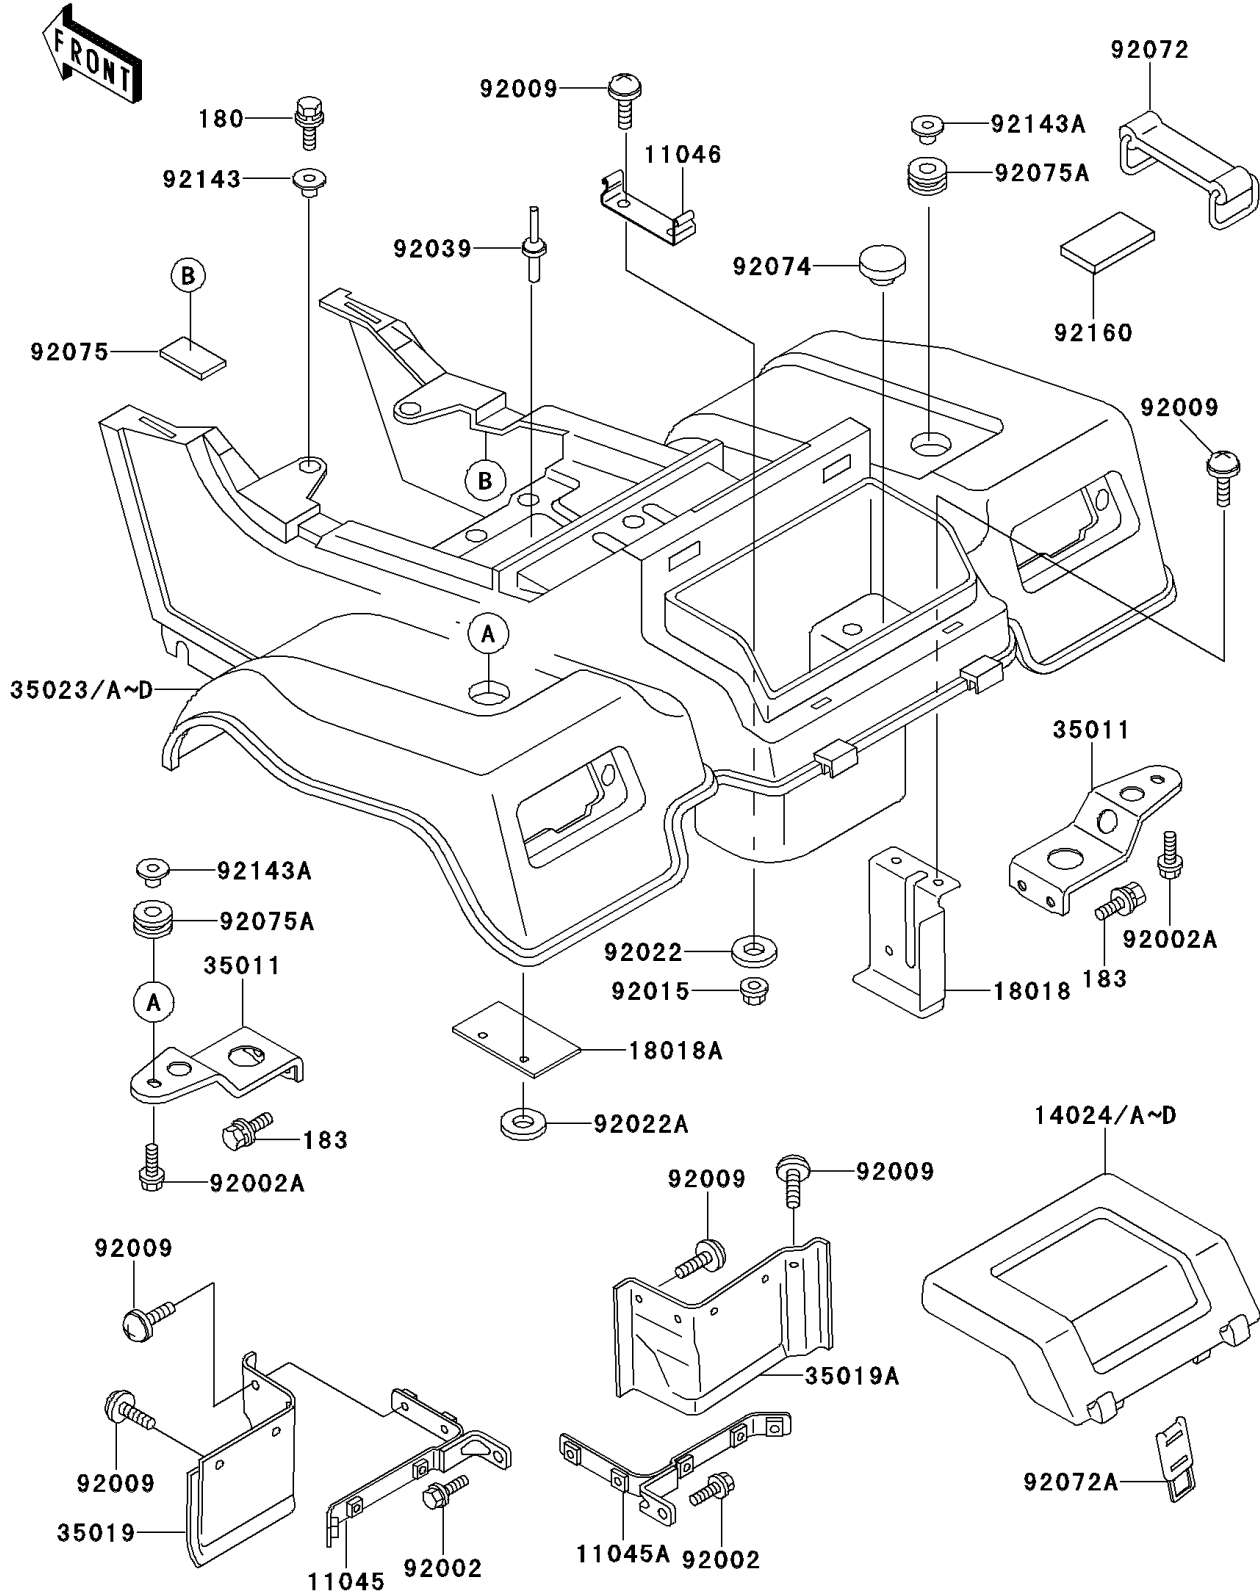

1994 Bayou 220 PARTS DIAGRAM

Rear Fender(s)

F2172

1994 Bayou 220 PARTS LIST

Rear Fender(s)

ITEM NAME	PART NUMBER	QUANTITY
BOLT-UPSET-WS (Ref # 180)	180D0618	2
BOLT-UPSET-WS-SMALL (Ref # 183)	183J0814	4
BRACKET,REAR FLAP,LH (Ref # 11045)	11045-1731	1
BRACKET,REAR FLAP,RH (Ref # 11045A)	11045-1732	1
BRACKET,TOOL BAND (Ref # 11046)	11046-1451	1
COVER,REAR FENDER,BLUE (Ref # 14024)	14024-1477-BG	1
COVER,REAR FENDER,RR,M.B.GRAY (Ref # 14024A)	14024-1477-RF	1
PLATE-HEAT GUARD (Ref # 18018)	18018-1075	1
PLATE-HEAT GUARD (Ref # 18018A)	18018-1079	1
STAY,REAR FENDER (Ref # 35011)	35011-1363	2
FLAP,RR,LH (Ref # 35019)	35019-1253	1
FLAP,RR,RH (Ref # 35019A)	35019-1254	1
FENDER-REAR,BLUE 42 (Ref # 35023)	35023-1196-BG	1
FENDER-REAR,M.B.GRAY (Ref # 35023A)	35023-1196-RF	1
BOLT,6X14 (Ref # 92002)	92002-1351	2
BOLT,FLANGED,8X25 (Ref # 92002A)	92002-1591	2
SCREW,6X14 (Ref # 92009)	92009-1288	14
NUT,FLANGED,6MM,BLACK (Ref # 92015)	92015-1233	2
WASHER,6.5X20X1.6 (Ref # 92022)	92022-1804	2
WASHER (Ref # 92022A)	92022-4017	2
RIVET,POP (Ref # 92039)	92039-4006	2
BAND (Ref # 92072)	92072-1085	1
BAND (Ref # 92072A)	92072-1227	2
PLUG,11X3.2 (Ref # 92074)	92074-038	1
DAMPER (Ref # 92075)	92075-1830	2
DAMPER (Ref # 92075A)	92075-1898	2
COLLAR,L=6.5 (Ref # 92143)	92143-1025	2
COLLAR,MUFFLER FITTING (Ref # 92143A)	92143-1069	2
DAMPER,TOOL KIT (Ref # 92160)	92160-1076	1