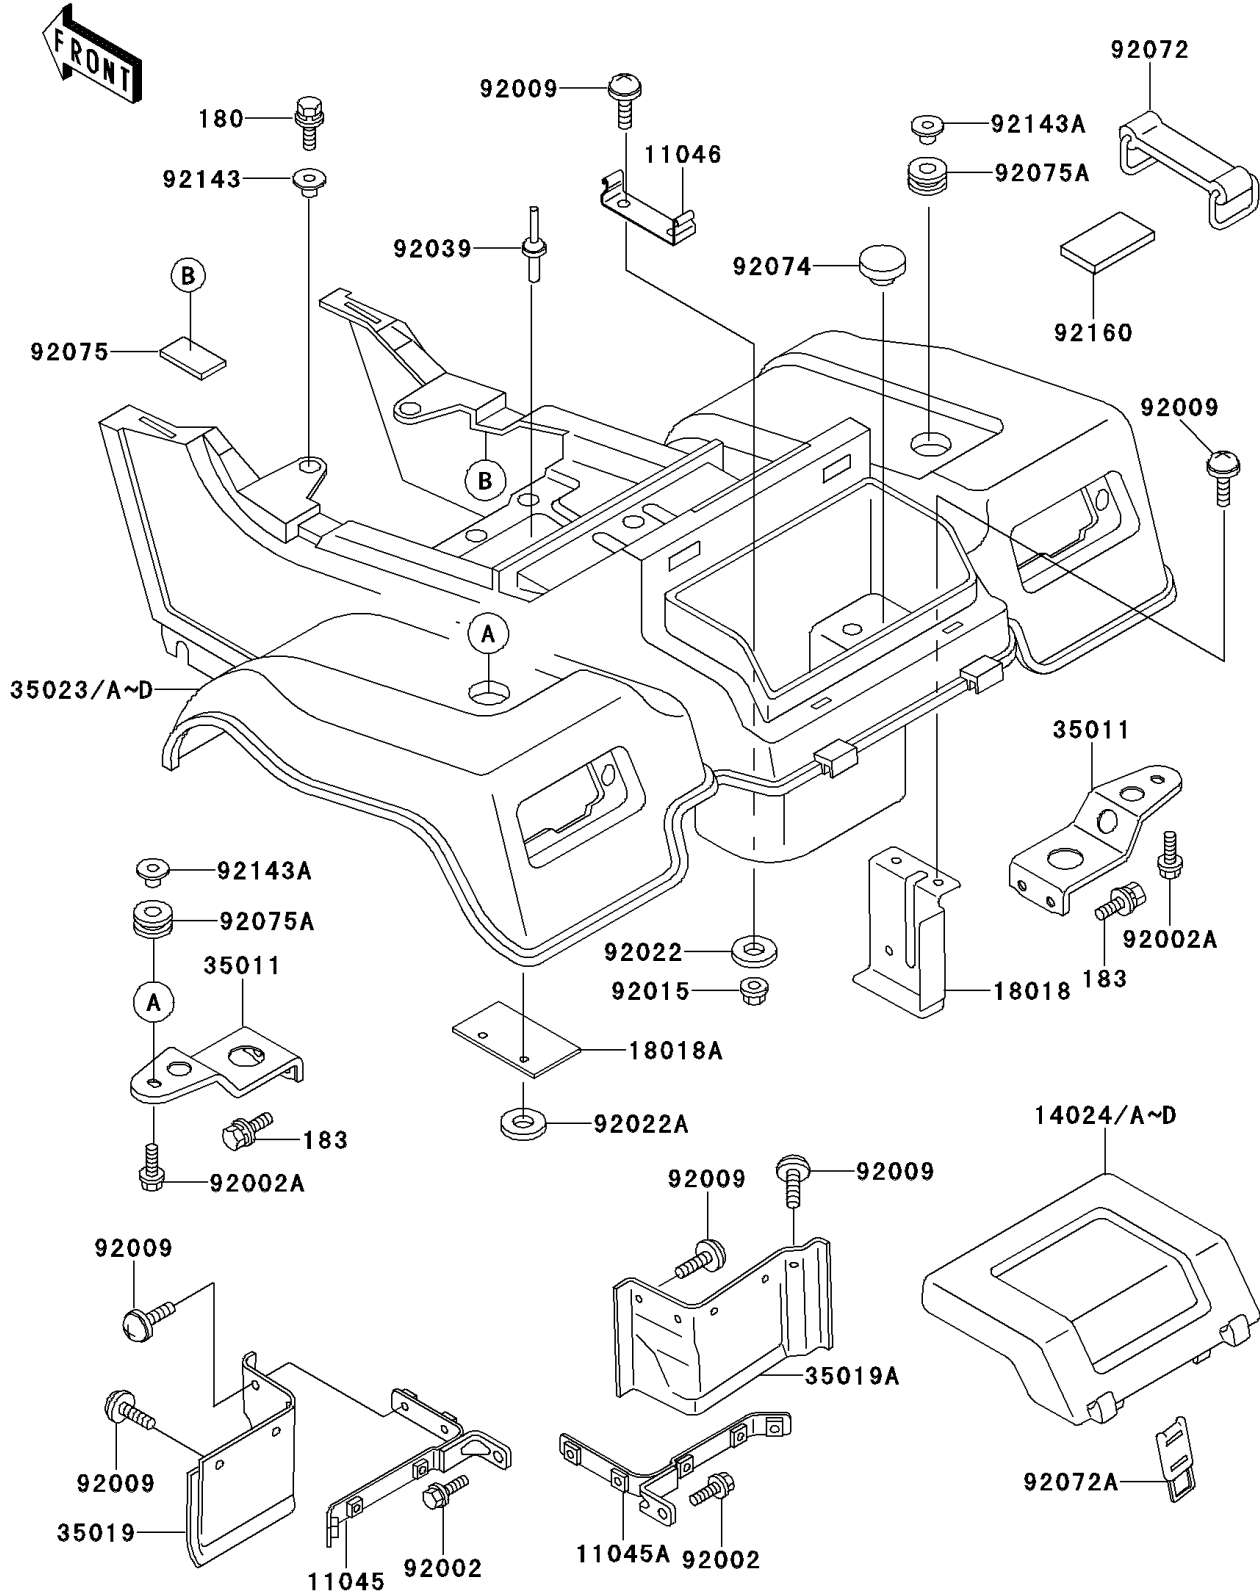

# 1996 Bayou 220 PARTS DIAGRAM

Rear Fender(s)

F2172

# 1996 Bayou 220 PARTS LIST

## Rear Fender(s)

ITEM NAME	PART NUMBER	QUANTITY
BOLT-UPSET-WS (Ref # 180)	180D0618	2
BOLT-UPSET-WS-SMALL (Ref # 183)	183J0814	4
BRACKET,REAR FLAP,LH (Ref # 11045)	11045-1731	1
BRACKET,REAR FLAP,RH (Ref # 11045A)	11045-1732	1
BRACKET,TOOL BAND (Ref # 11046)	11046-1451	1
COVER,REAR FENDER,F.GREEN (Ref # 14024B)	14024-1477-59	1
COVER,REAR FENDER,F.RED (Ref # 14024D)	14024-1477-6L	1
PLATE-HEAT GUARD (Ref # 18018)	18018-1075	1
PLATE-HEAT GUARD (Ref # 18018A)	18018-1079	1
STAY,REAR FENDER (Ref # 35011)	35011-1363	2
FLAP,RR,LH (Ref # 35019)	35019-1253	1
FLAP,RR,RH (Ref # 35019A)	35019-1254	1
FENDER-REAR,F.GREEN (Ref # 35023B)	35023-1196-59	1
FENDER-REAR,F.RED (Ref # 35023D)	35023-1196-6L	1
BOLT,6X14 (Ref # 92002)	92002-1351	2
BOLT,FLANGED,8X25 (Ref # 92002A)	92002-1591	2
SCREW,6X14 (Ref # 92009)	92009-1288	14
NUT,FLANGED,6MM,BLACK (Ref # 92015)	92015-1233	2
WASHER,6.5X20X1.6 (Ref # 92022)	92022-1804	2
WASHER (Ref # 92022A)	92022-4017	2
RIVET,POP (Ref # 92039)	92039-4006	2
BAND (Ref # 92072)	92072-1085	1
BAND (Ref # 92072A)	92072-1227	2
PLUG,11X3.2 (Ref # 92074)	92074-038	1
DAMPER (Ref # 92075)	92075-1830	2
DAMPER (Ref # 92075A)	92075-1898	2
COLLAR,L=6.5 (Ref # 92143)	92143-1025	2
COLLAR,MUFFLER FITTING (Ref # 92143A)	92143-1069	2
DAMPER,TOOL KIT (Ref # 92160)	92160-1076	1