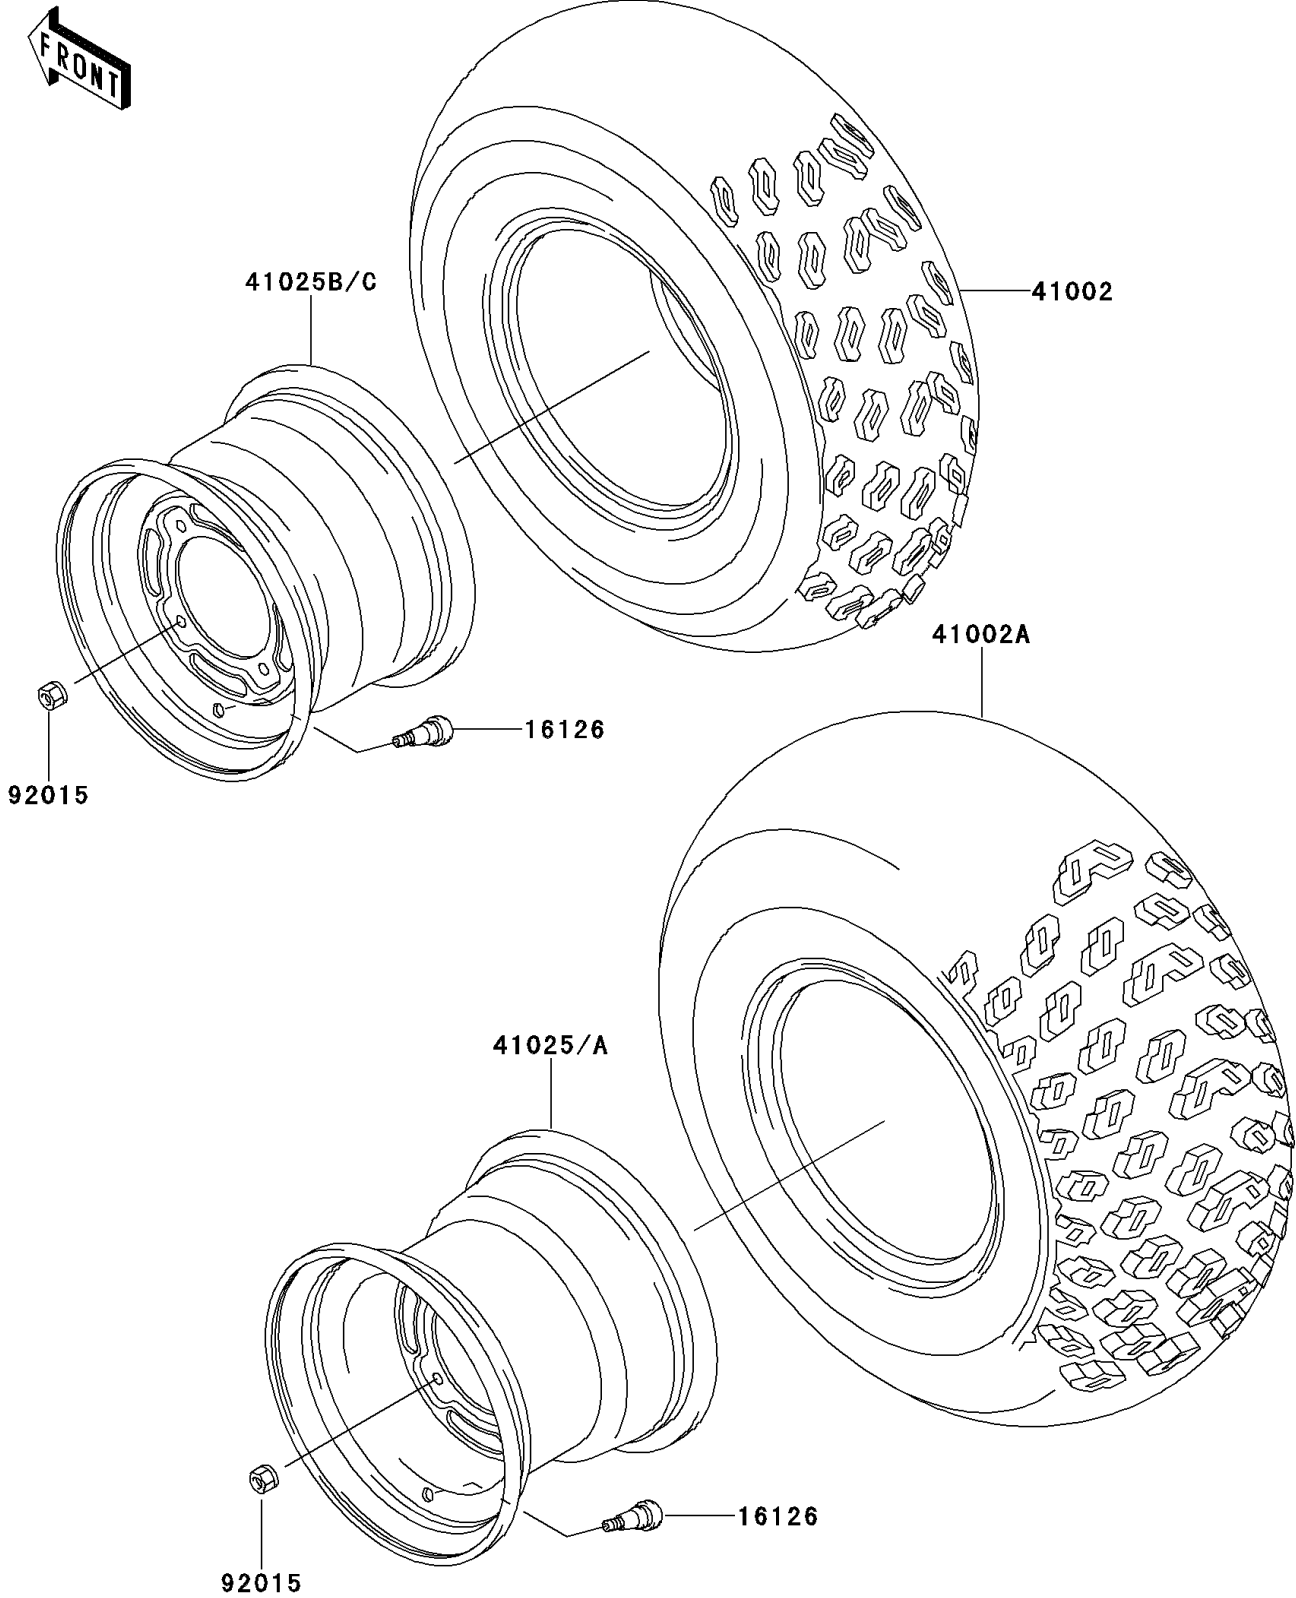

1993 Bayou 220 PARTS DIAGRAM

Wheels/Tires

F2210

1993 Bayou 220 PARTS LIST

Wheels/Tires

ITEM NAME	PART NUMBER	QUANTITY
VALVE (Ref # 16126)	16126-4001	4
TIRE,FR,AT21X8-9,KT856(D) (Ref # 41002)	41002-1650	2
TIRE,RR,AT22X10-10,KT857(D) (Ref # 41002A)	41002-1651	2
RIM,RR,10X8.5,J.WHITE (Ref # 41025A)	41025-1210-8C	2
RIM,FR,9X6.0,J.WHITE (Ref # 41025C)	41025-1211-8C	2
NUT,LOCK,10MM (Ref # 92015)	92015-1808	16