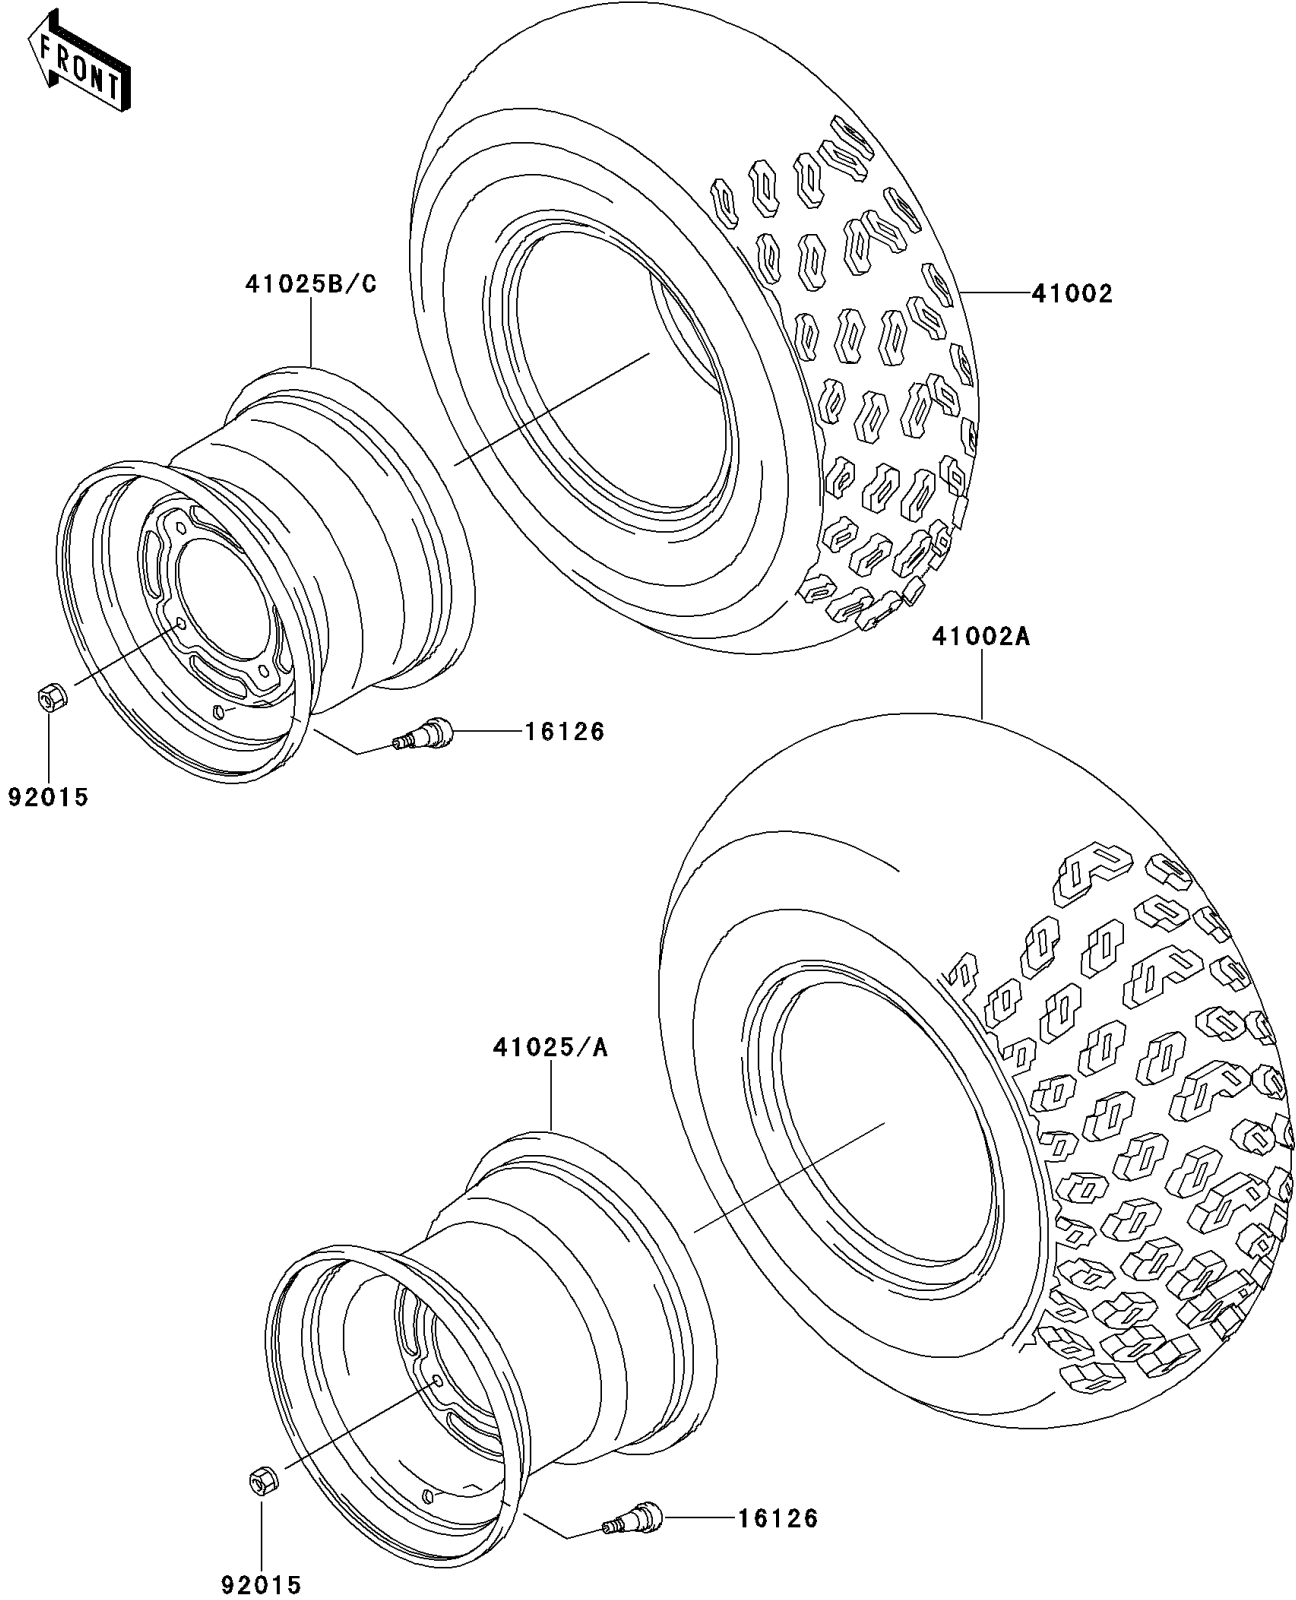

# 1994 Bayou 220 PARTS DIAGRAM

Wheels/Tires

F2210

# 1994 Bayou 220 PARTS LIST

## Wheels/Tires

ITEM NAME	PART NUMBER	QUANTITY
VALVE (Ref # 16126)	16126-4001	4
TIRE,FR,AT21X8-9,KT856(D) (Ref # 41002)	41002-1650	2
TIRE,RR,AT22X10-10,KT857(D) (Ref # 41002A)	41002-1651	2
RIM,RR,10X8.5,J.WHITE (Ref # 41025A)	41025-1210-8C	2
RIM,FR,9X6.0,J.WHITE (Ref # 41025C)	41025-1211-8C	2
NUT,LOCK,10MM (Ref # 92015)	92015-1808	16