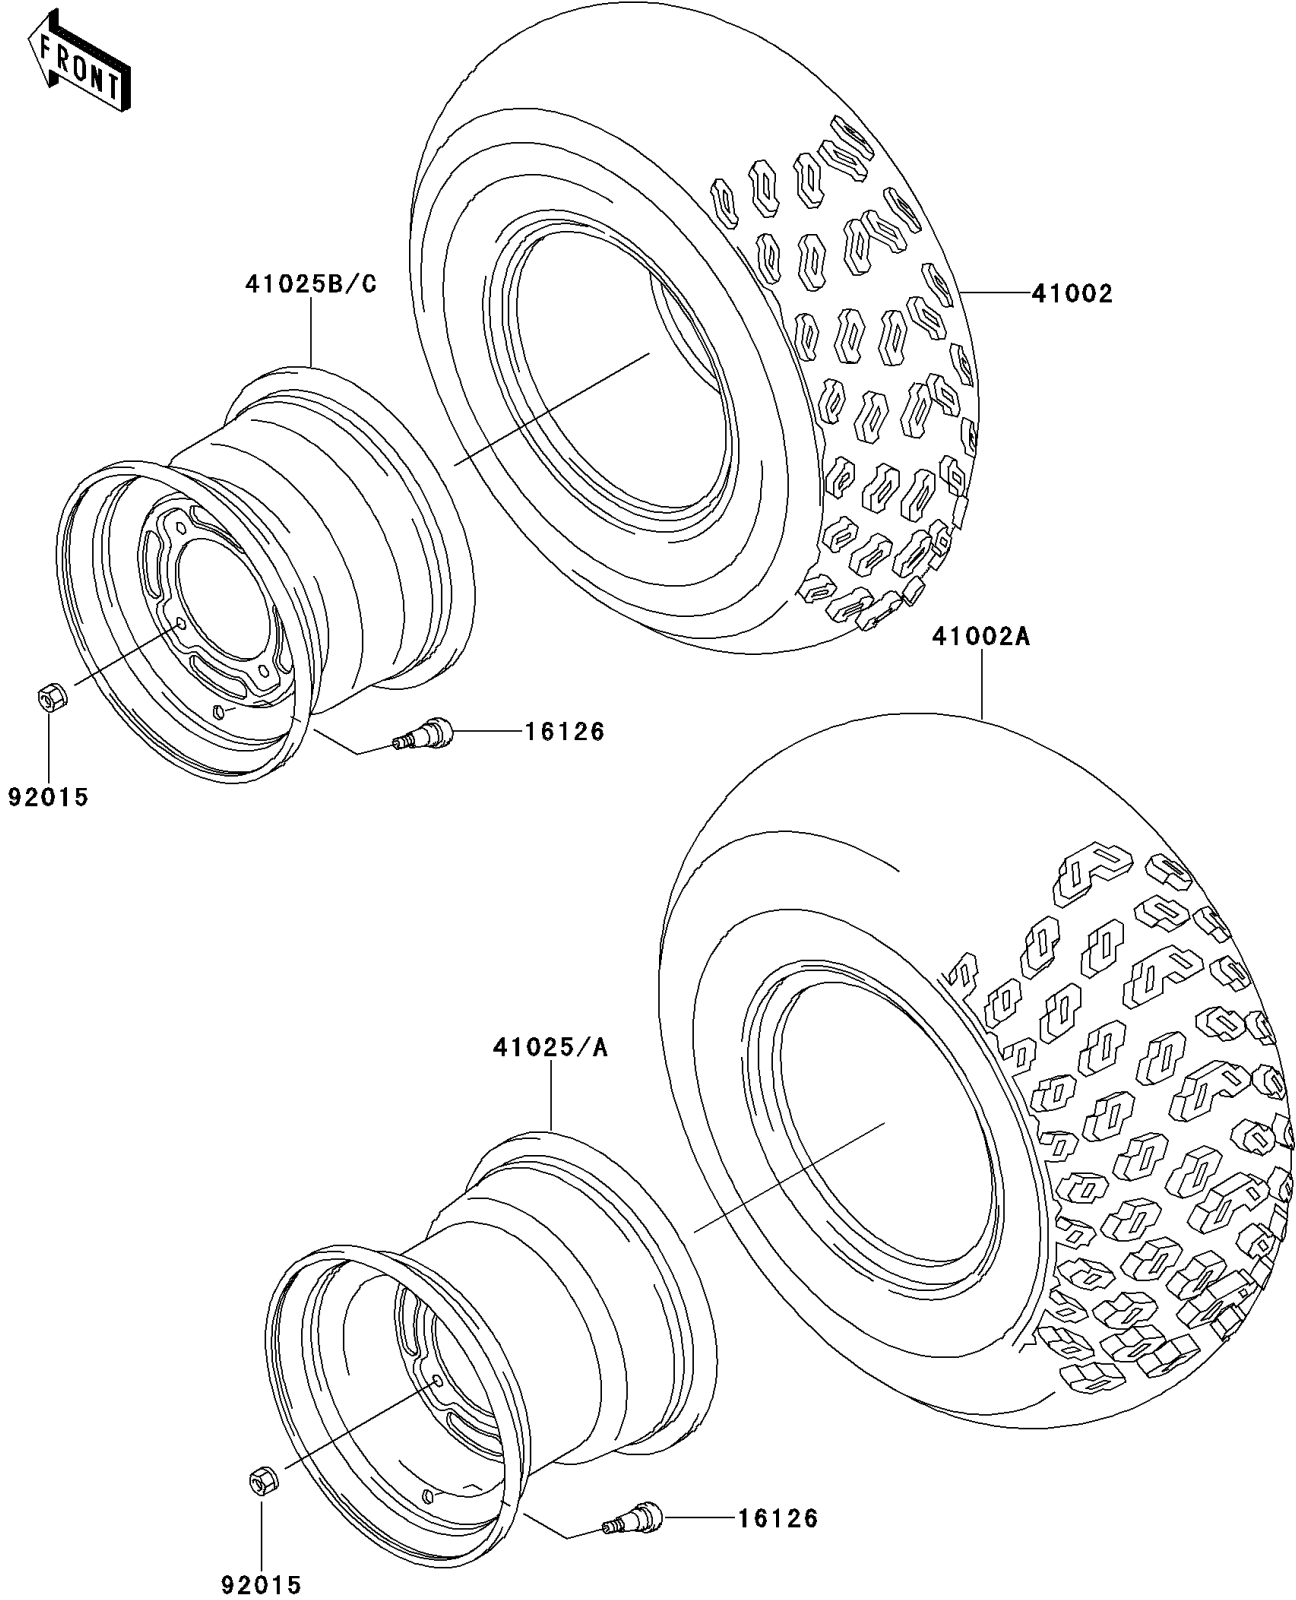

# 1995 Bayou 220 PARTS DIAGRAM

Wheels/Tires

F2210

# 1995 Bayou 220 PARTS LIST

## Wheels/Tires

ITEM NAME	PART NUMBER	QUANTITY
VALVE (Ref # 16126)	16126-4001	4
TIRE,FR,AT21X8-9,KT856(D) (Ref # 41002)	41002-1650	2
TIRE,RR,AT22X10-10,KT857(D) (Ref # 41002A)	41002-1651	2
RIM,RR,10X8.5,SILVER NO.40 (Ref # 41025)	41025-1210-5A	2
RIM,FR,9X6.0,SILVER NO.40 (Ref # 41025B)	41025-1211-5A	2
NUT,LOCK,10MM (Ref # 92015)	92015-1808	16