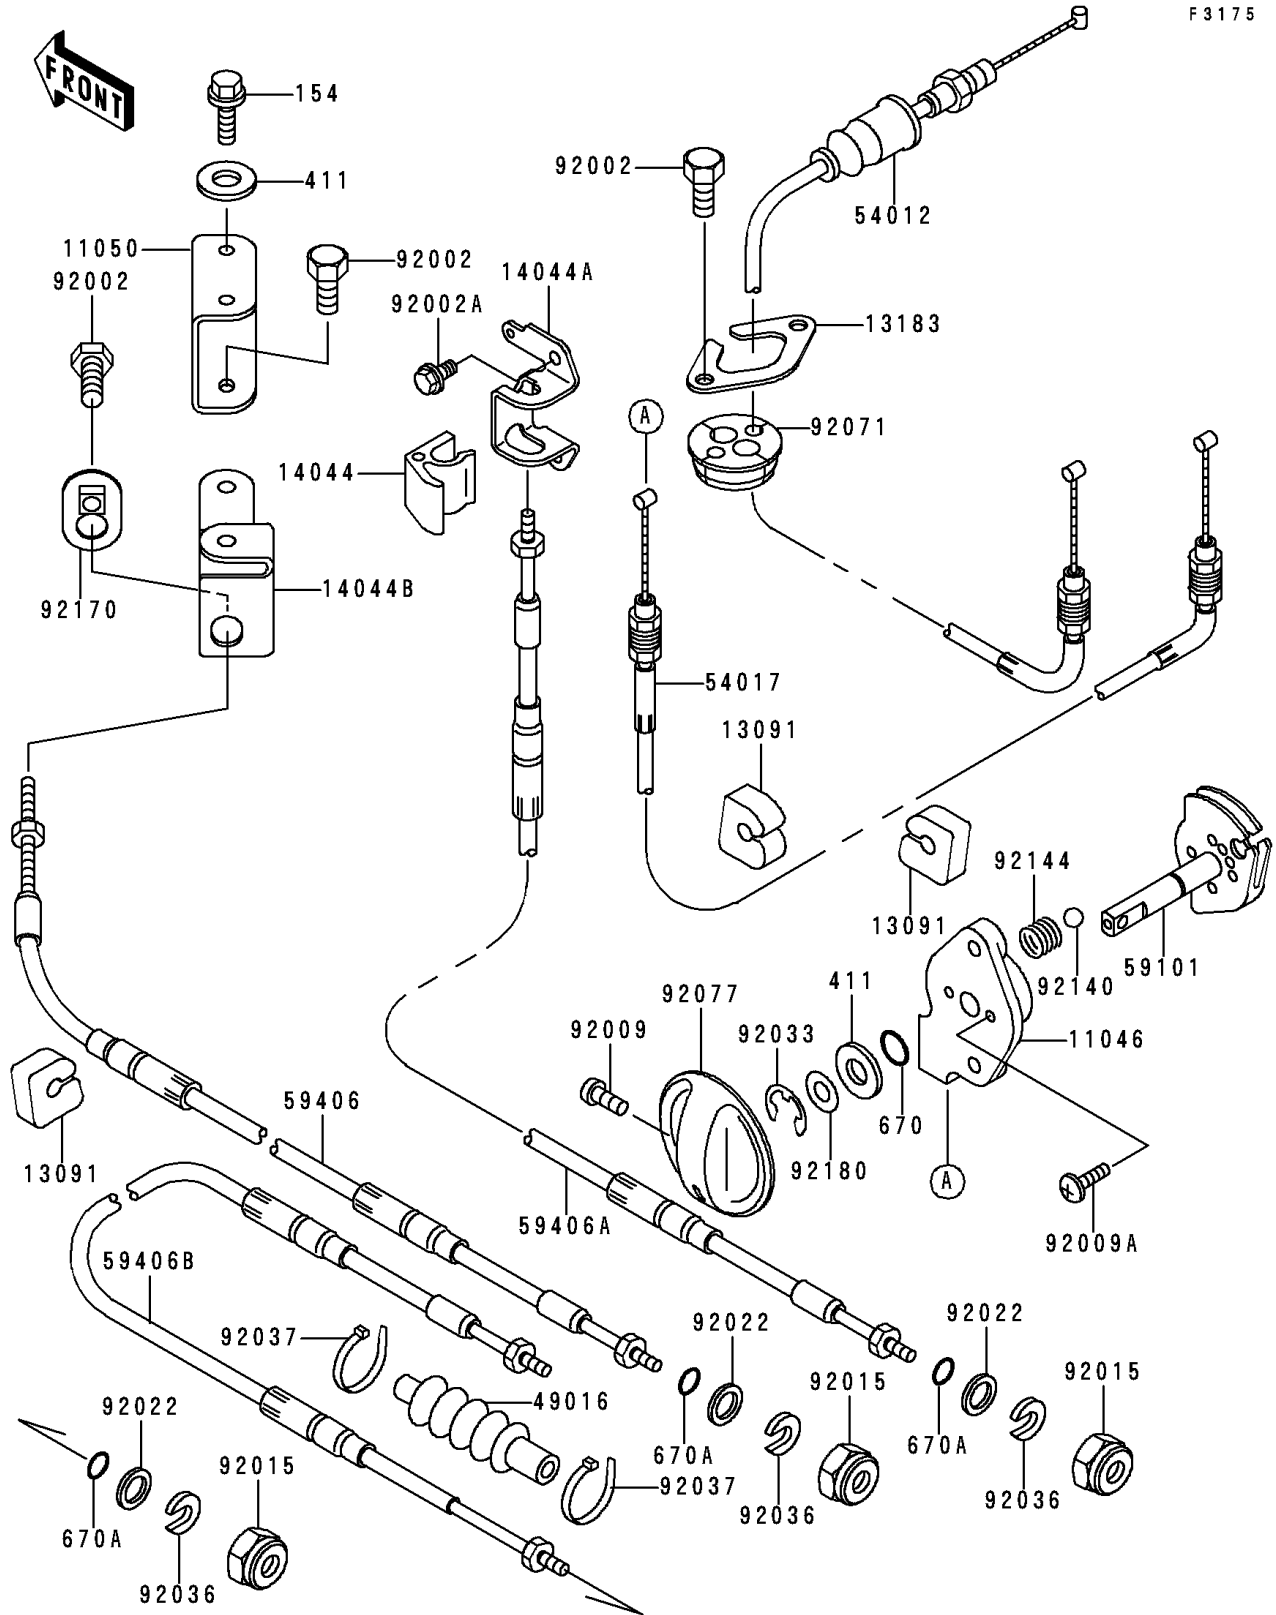

# 1997 900 STX PARTS LIST

## Cables

ITEM NAME	PART NUMBER	QUANTITY
BOLT-WP-SMALL,8X30 (Ref # 154)	154R0830	2
WASHER-PLAIN,8MM (Ref # 411)	411S0800	3
O RING,8MM (Ref # 670)	670B1508	1
O RING,11MM (Ref # 670A)	670B2011	3
BRACKET,STARTER CABLE (Ref # 11046)	11046-3712	1
BRACKET,CABLE HOLDER (Ref # 11050)	11050-3728	1
HOLDER (Ref # 13091)	13091-3712	3
PLATE (Ref # 13183)	13183-3810	1
HOLDER-CABLE,STEERING (Ref # 14044)	14044-3714	1
HOLDER-CABLE,STEERING (Ref # 14044A)	14044-3717	1
HOLDER-CABLE (Ref # 14044B)	14044-3732	1
COVER-SEAL,TILT CABLE (Ref # 49016)	49016-3702	1
CABLE-THROTTLE (Ref # 54012)	54012-3744	1
CABLE-STARTER (Ref # 54017)	54017-3729	1
REEL,STARTER CABLE (Ref # 59101)	59101-3704	1
CABLE-STRG (Ref # 59406)	59406-3736	1
CABLE-STRG,REVERSE (Ref # 59406A)	59406-3764	1
CABLE-STRG,TILT (Ref # 59406B)	59406-3765	1
BOLT,6X16 (Ref # 92002)	92002-3728	5
BOLT,6X12 (Ref # 92002A)	92002-3763	2
SCREW,4X8 (Ref # 92009)	92009-3729	1
SCREW,5X16 (Ref # 92009A)	92009-3789	2
NUT,20MM (Ref # 92015)	92015-526	3
WASHER (Ref # 92022)	92022-535	3
RING-SNAP,7MM (Ref # 92033)	92033-3704	1
RING-SNAP (Ref # 92036)	92036-501	3
CLAMP (Ref # 92037)	92037-1173	2
GROMMET,HARNESS (Ref # 92071)	92071-3790	1
KNOB (Ref # 92077)	92077-3728	1

## Cables

ITEM NAME	PART NUMBER	QUANTITY
BALL,3MM (Ref # 92140)	92140-3702	2
SPRING (Ref # 92144)	92144-3712	2
CLAMP,CABLE (Ref # 92170)	92170-3756	1
SHIM,8.5X18X0.15 (Ref # 92180)	92180-3702	AR