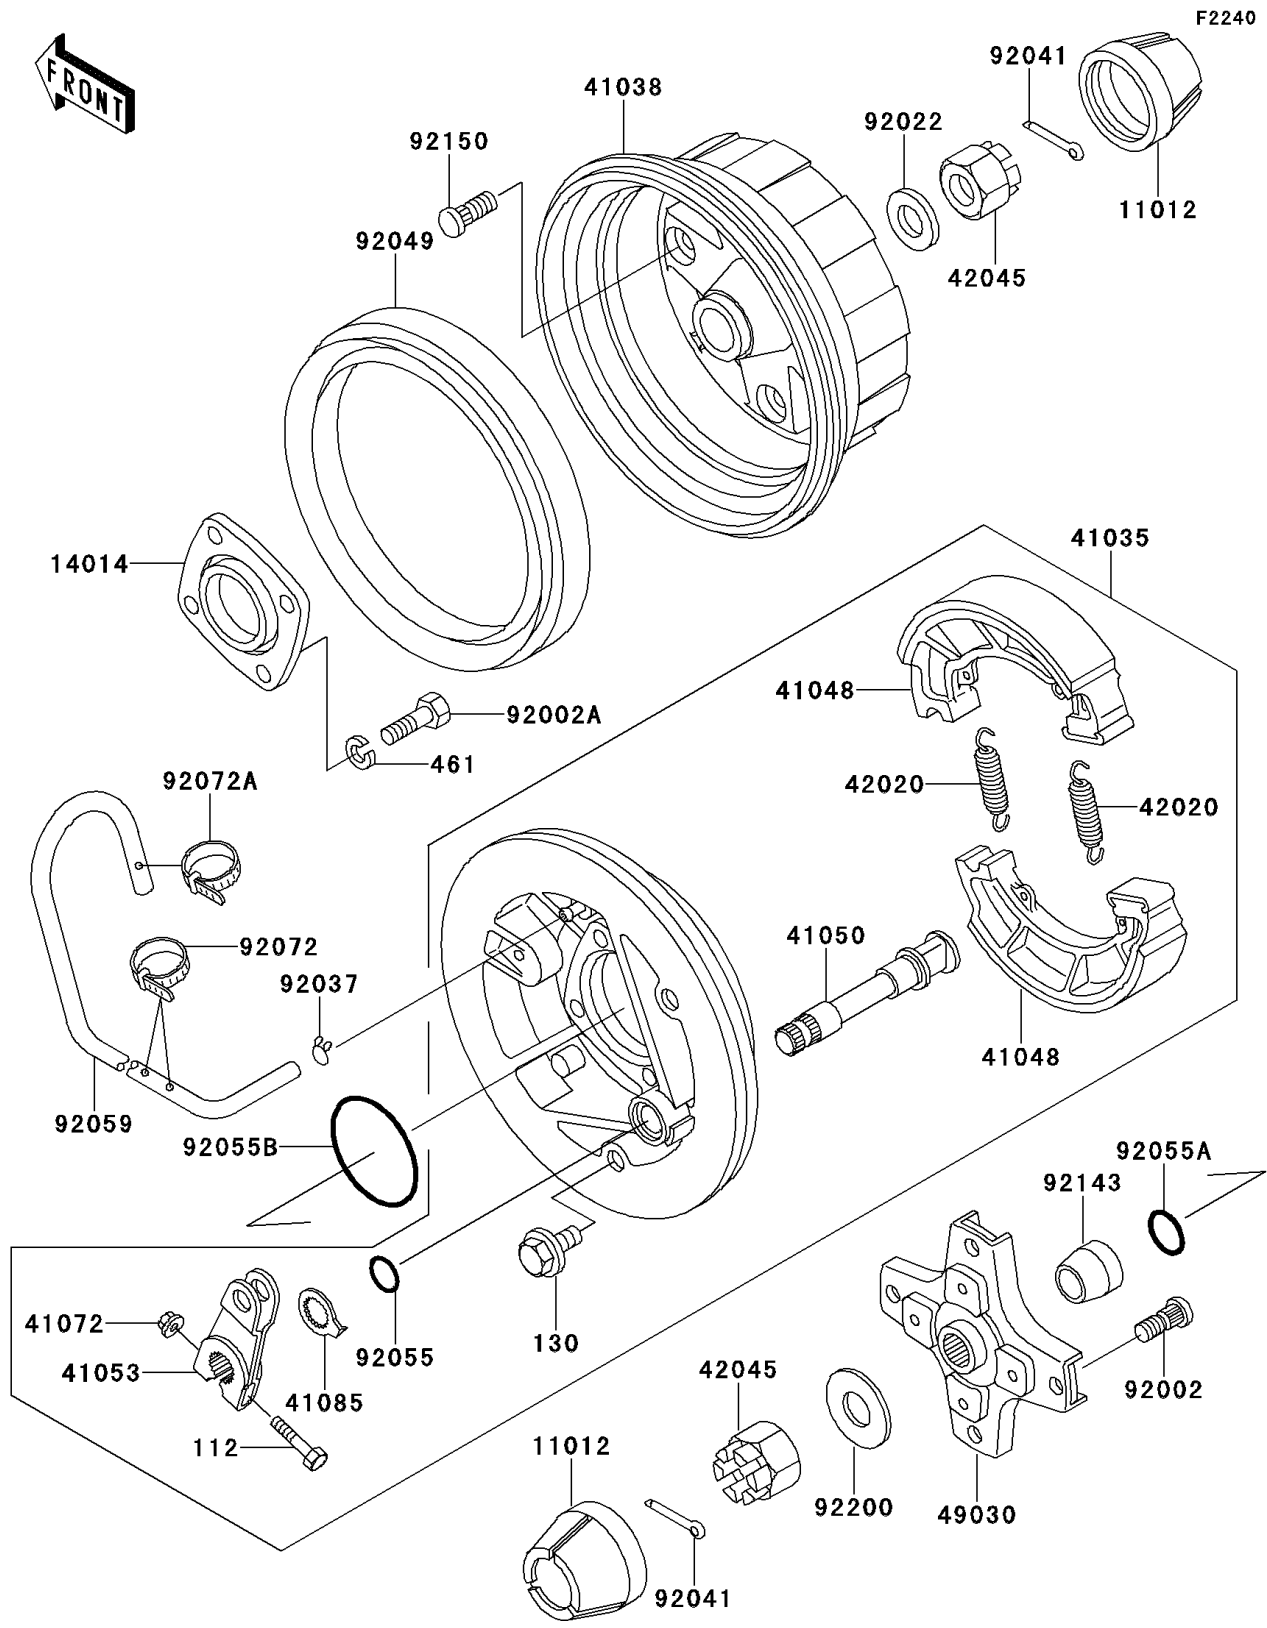

1995 Bayou 220 PARTS DIAGRAM

Rear Hub

1995 Bayou 220 PARTS LIST

Rear Hub

ITEM NAME	PART NUMBER	QUANTITY
BOLT-UPSET (Ref # 112)	112H0640	1
BOLT-FLANGED,10X16 (Ref # 130)	130B1016	1
WASHER-SPRING,10MM (Ref # 461)	461F1000	4
CAP,WHEEL (Ref # 11012)	11012-1519	2
PLATE-POSITION (Ref # 14014)	14014-1072	1
PANEL-ASSY-BRAKE,RR,RH (Ref # 41035)	41035-1239	1
DRUM,RR (Ref # 41038)	41038-1201	1
SHOE-BRAKE (Ref # 41048)	41048-1069	2
CAM-BRAKE (Ref # 41050)	41050-1074	1
LEVER-BRAKE CAM (Ref # 41053)	41053-1064	1
NUT,6MM (Ref # 41072)	41072-007	1
INDICATOR (Ref # 41085)	41085-1053	1
SPRING,BRAKE SHOE (Ref # 42020)	42020-004	2
NUT,CASTLE,18MM (Ref # 42045)	42045-018	2
HUB,RR,LH (Ref # 49030)	49030-1086	1
BOLT,10MM (Ref # 92002)	92002-1459	4
BOLT,10X30 (Ref # 92002A)	92002-1918	4
WASHER,18.3X34X4.5 (Ref # 92022)	92022-1658	1
CLAMP,TUBE (Ref # 92037)	92037-147	1
COTTER,4.0X35 (Ref # 92041)	92041-1053	2
SEAL-OIL (Ref # 92049)	92049-1242	1
RING-O,ID=16.4 (Ref # 92055)	92055-1376	1
RING-O,ID=24.5 (Ref # 92055A)	92055-1459	1
RING-O (Ref # 92055B)	92055-3018	1
TUBE,4.7X9.5X1240 (Ref # 92059)	92059-1968	1
BAND,L=123 (Ref # 92072)	92072-030	2
BAND,L=149 (Ref # 92072A)	92072-031	1
COLLAR,L=18 (Ref # 92143)	92143-1115	1
BOLT,10MM (Ref # 92150)	92150-1110	4

1995 Bayou 220 PARTS LIST

Rear Hub

ITEM NAME	PART NUMBER	QUANTITY
WASHER,18.5X52X4.5 (Ref # 92200)	92200-1139	1