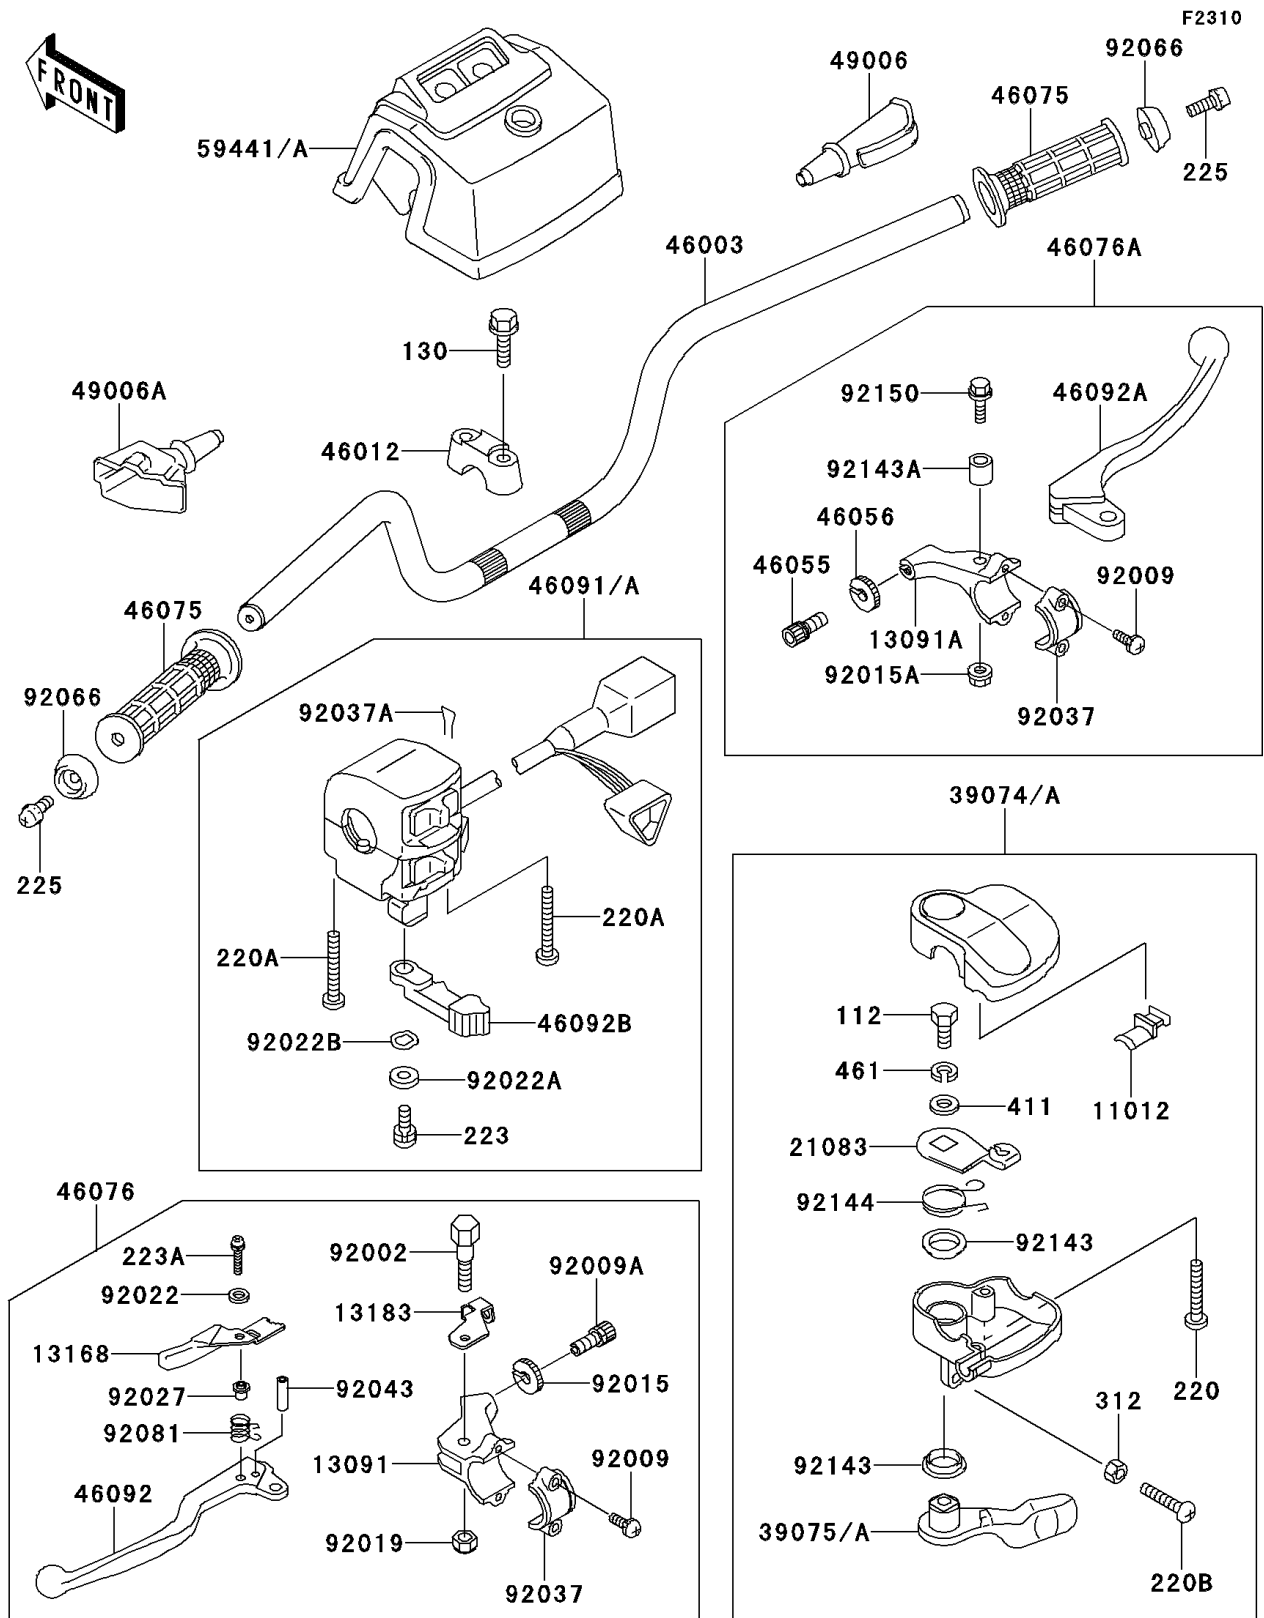

1995 Bayou 220 PARTS DIAGRAM

Handlebar