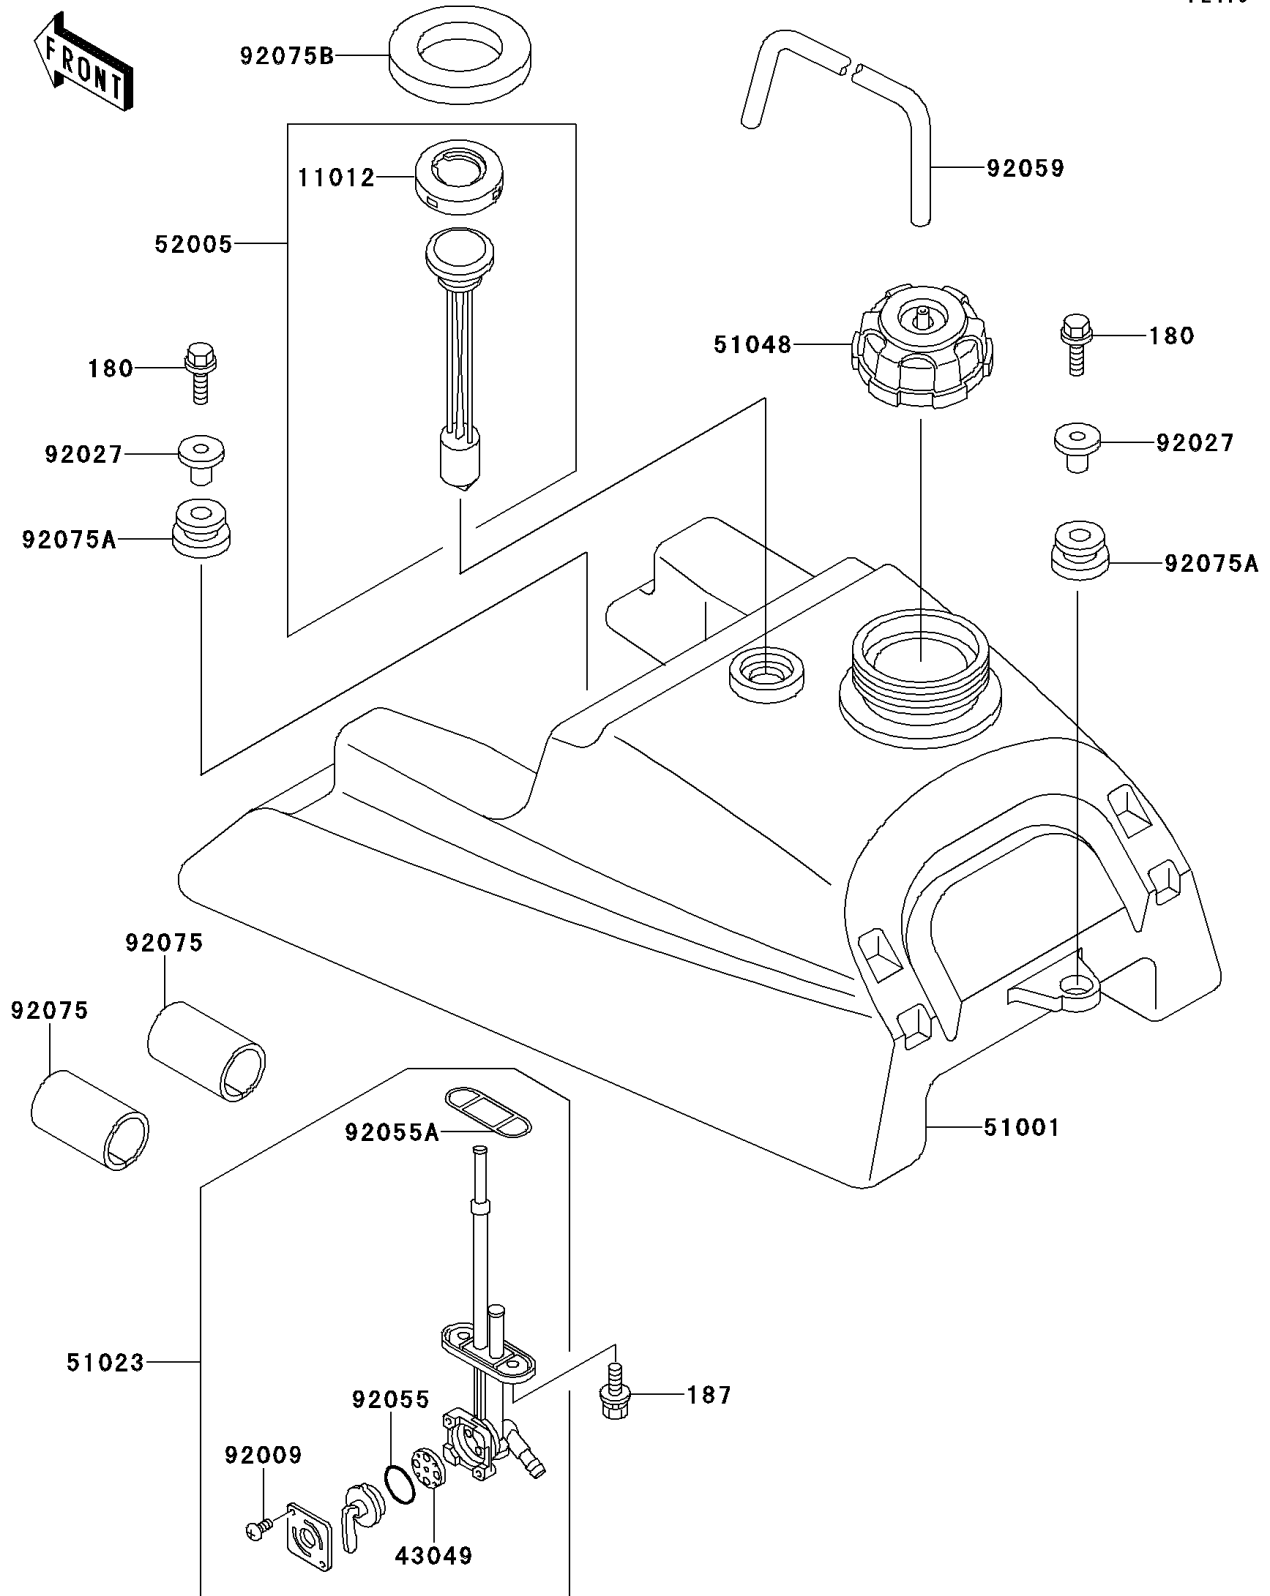

# 1993 Bayou 220 PARTS DIAGRAM

Fuel Tank

F2410

# 1993 Bayou 220 PARTS LIST

## Fuel Tank

ITEM NAME	PART NUMBER	QUANTITY
BOLT-UPSET-WS,6X25 (Ref # 180)	180D0625	3
BOLT-UPSET-WSP (Ref # 187)	187B0614	2
CAP,FUEL GAUGE (Ref # 11012)	11012-1627	1
PACKING,FUEL TAP LEVER (Ref # 43049)	43049-1017	1
TANK-COMP-FUEL (Ref # 51001)	51001-1272	1
TAP-ASSY,FUEL (Ref # 51023)	51023-1141	1
CAP-ASSY-TANK,FUEL (Ref # 51048)	51048-1090	1
GAUGE,FUEL (Ref # 52005)	52005-1086	1
SCREW,3X5 (Ref # 92009)	92009-1123	2
COLLAR,L=16.1 (Ref # 92027)	92027-1847	3
RING-O,FUEL TAP LEVER (Ref # 92055)	92055-1111	1
RING-O,FUEL TAP PACKING (Ref # 92055A)	92055-1348	1
TUBE,5X9.4X250 (Ref # 92059)	92059-1967	1
DAMPER,FUEL TANK,FR,UNDER (Ref # 92075)	92075-1369	2
DAMPER (Ref # 92075A)	92075-1787	3
DAMPER,42.5X70X8.5 (Ref # 92075B)	92075-1988	1