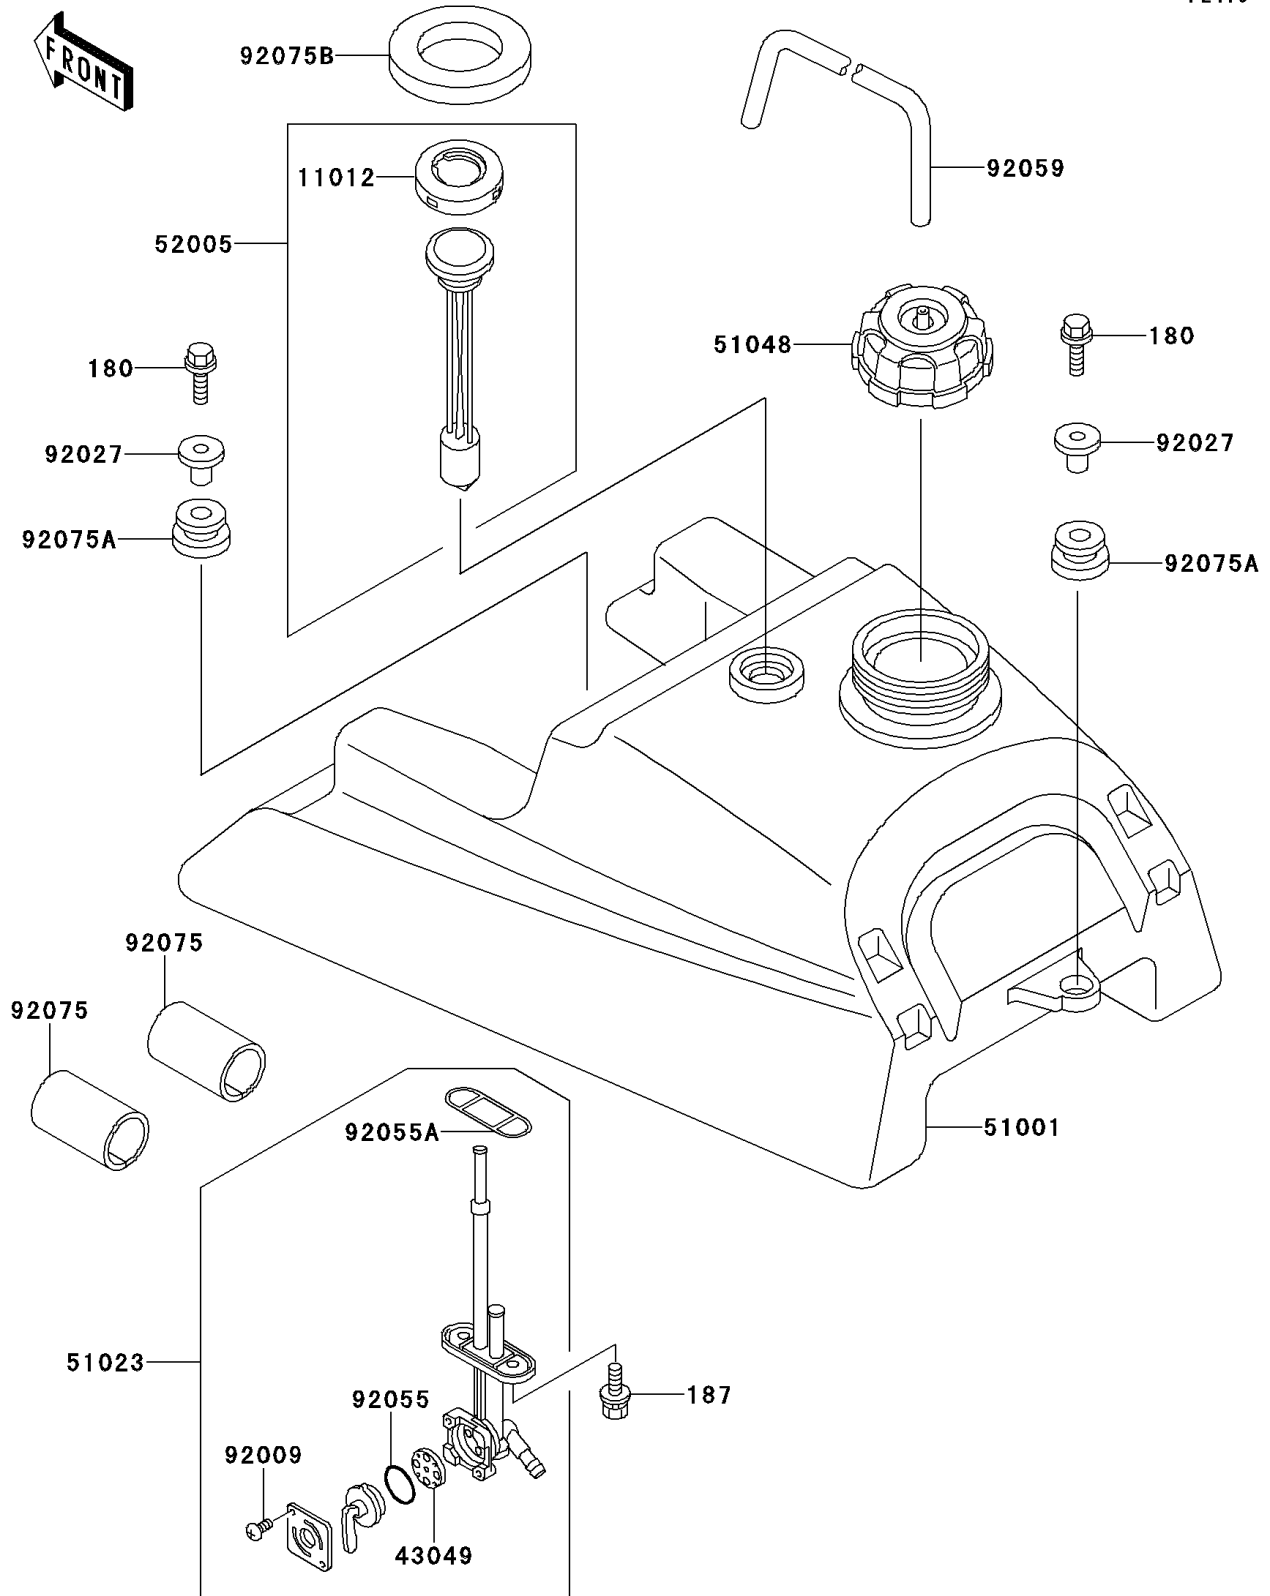

# 1994 Bayou 220 PARTS DIAGRAM

Fuel Tank

F2410

# 1994 Bayou 220 PARTS LIST

## Fuel Tank

ITEM NAME	PART NUMBER	QUANTITY
BOLT-UPSET-WS,6X25 (Ref # 180)	180D0625	3
BOLT-UPSET-WSP (Ref # 187)	187B0614	2
CAP,FUEL GAUGE (Ref # 11012)	11012-1627	1
PACKING,FUEL TAP LEVER (Ref # 43049)	43049-1017	1
TANK-COMP-FUEL (Ref # 51001)	51001-1272	1
TAP-ASSY,FUEL (Ref # 51023)	51023-1141	1
CAP-ASSY-TANK,FUEL (Ref # 51048)	51048-1090	1
GAUGE,FUEL (Ref # 52005)	52005-1086	1
SCREW,3X5 (Ref # 92009)	92009-1123	2
COLLAR,L=16.1 (Ref # 92027)	92027-1847	3
RING-O,FUEL TAP LEVER (Ref # 92055)	92055-1111	1
RING-O,FUEL TAP PACKING (Ref # 92055A)	92055-1348	1
TUBE,5X9.4X250 (Ref # 92059)	92059-1967	1
DAMPER,FUEL TANK,FR,UNDER (Ref # 92075)	92075-1369	2
DAMPER (Ref # 92075A)	92075-1787	3
DAMPER,42.5X70X8.5 (Ref # 92075B)	92075-1988	1