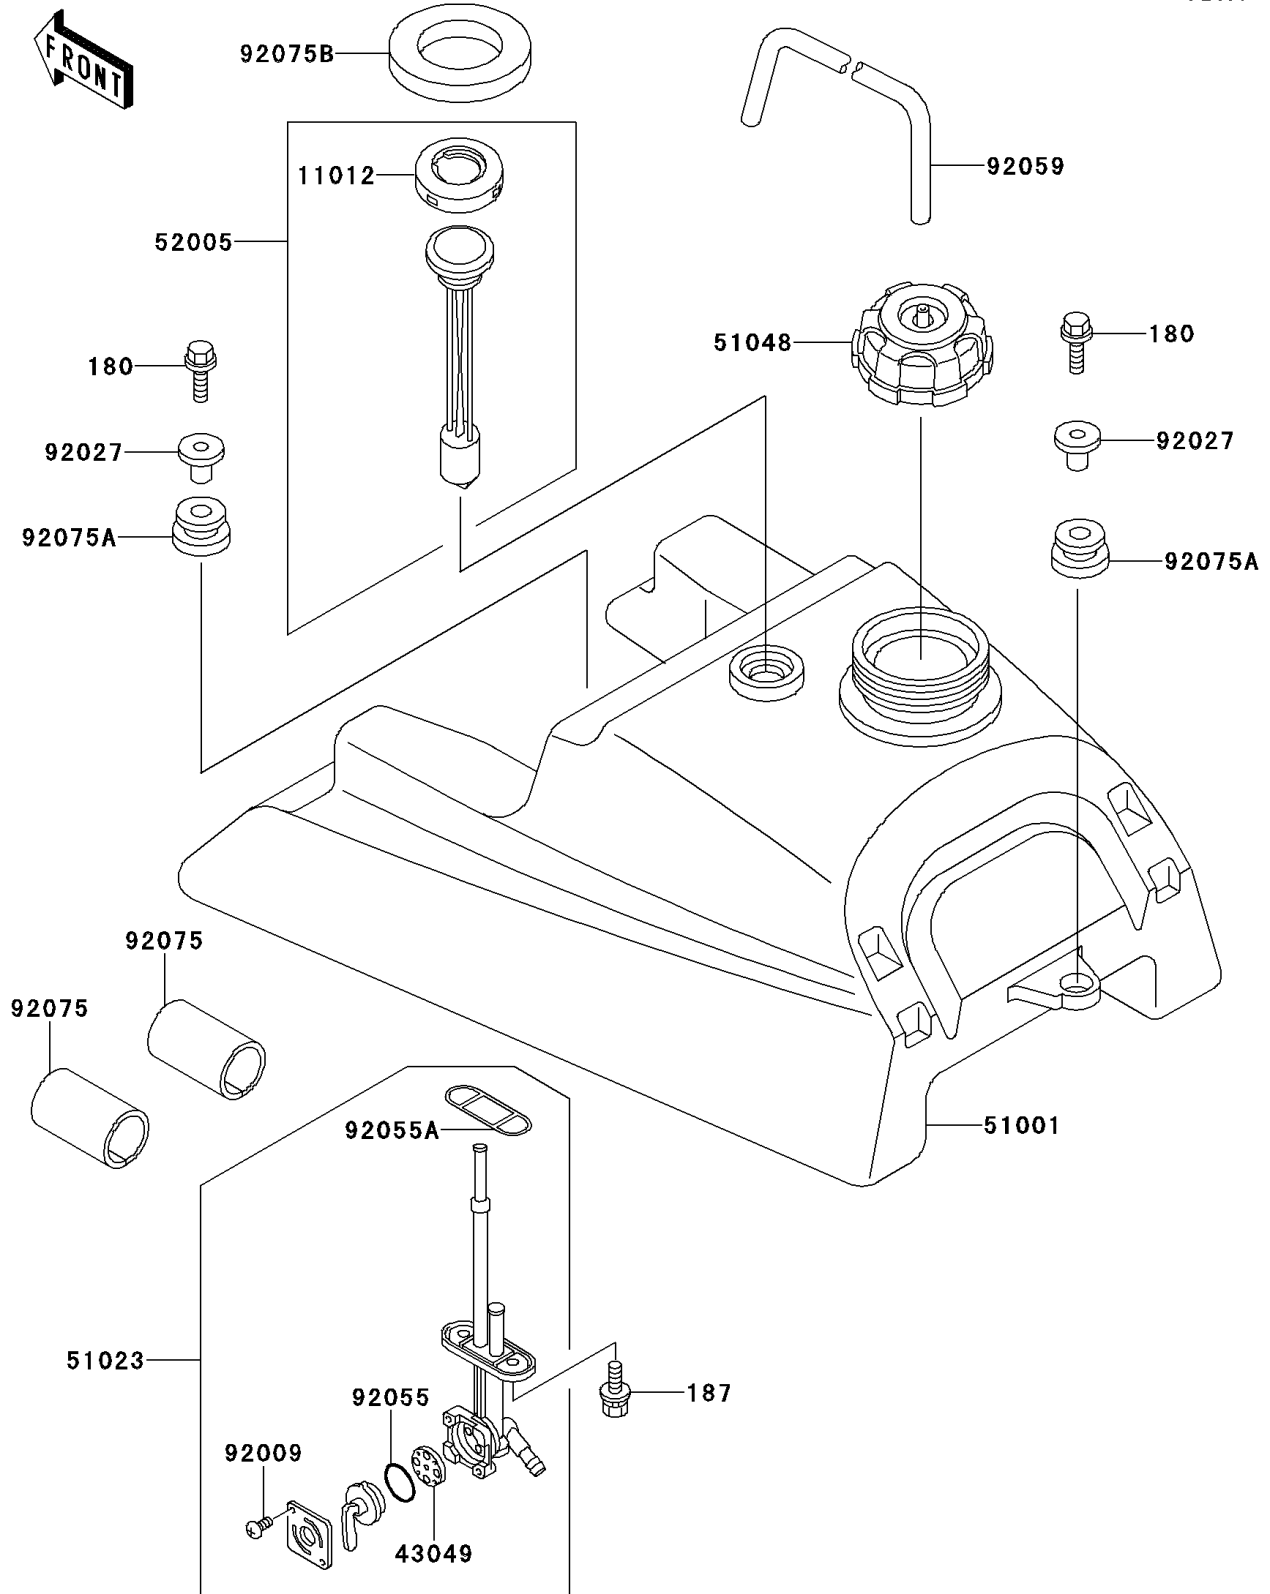

1995 Bayou 220 PARTS DIAGRAM

Fuel Tank

F2410

1995 Bayou 220 PARTS LIST

Fuel Tank

ITEM NAME	PART NUMBER	QUANTITY
BOLT-UPSET-WS,6X25 (Ref # 180)	180D0625	3
BOLT-UPSET-WSP (Ref # 187)	187B0614	2
CAP,FUEL GAUGE (Ref # 11012)	11012-1627	1
PACKING,FUEL TAP LEVER (Ref # 43049)	43049-1017	1
TANK-COMP-FUEL (Ref # 51001)	51001-1272	1
TAP-ASSY,FUEL (Ref # 51023)	51023-1141	1
CAP-ASSY-TANK,FUEL (Ref # 51048)	51048-1090	1
GAUGE,FUEL (Ref # 52005)	52005-1086	1
SCREW,3X5 (Ref # 92009)	92009-1123	2
COLLAR,L=16.1 (Ref # 92027)	92027-1847	3
RING-O,FUEL TAP LEVER (Ref # 92055)	92055-1111	1
RING-O,FUEL TAP PACKING (Ref # 92055A)	92055-1348	1
TUBE,5X9.4X250 (Ref # 92059)	92059-1967	1
DAMPER,FUEL TANK,FR,UNDER (Ref # 92075)	92075-1369	2
DAMPER (Ref # 92075A)	92075-1787	3
DAMPER,42.5X70X8.5 (Ref # 92075B)	92075-1988	1