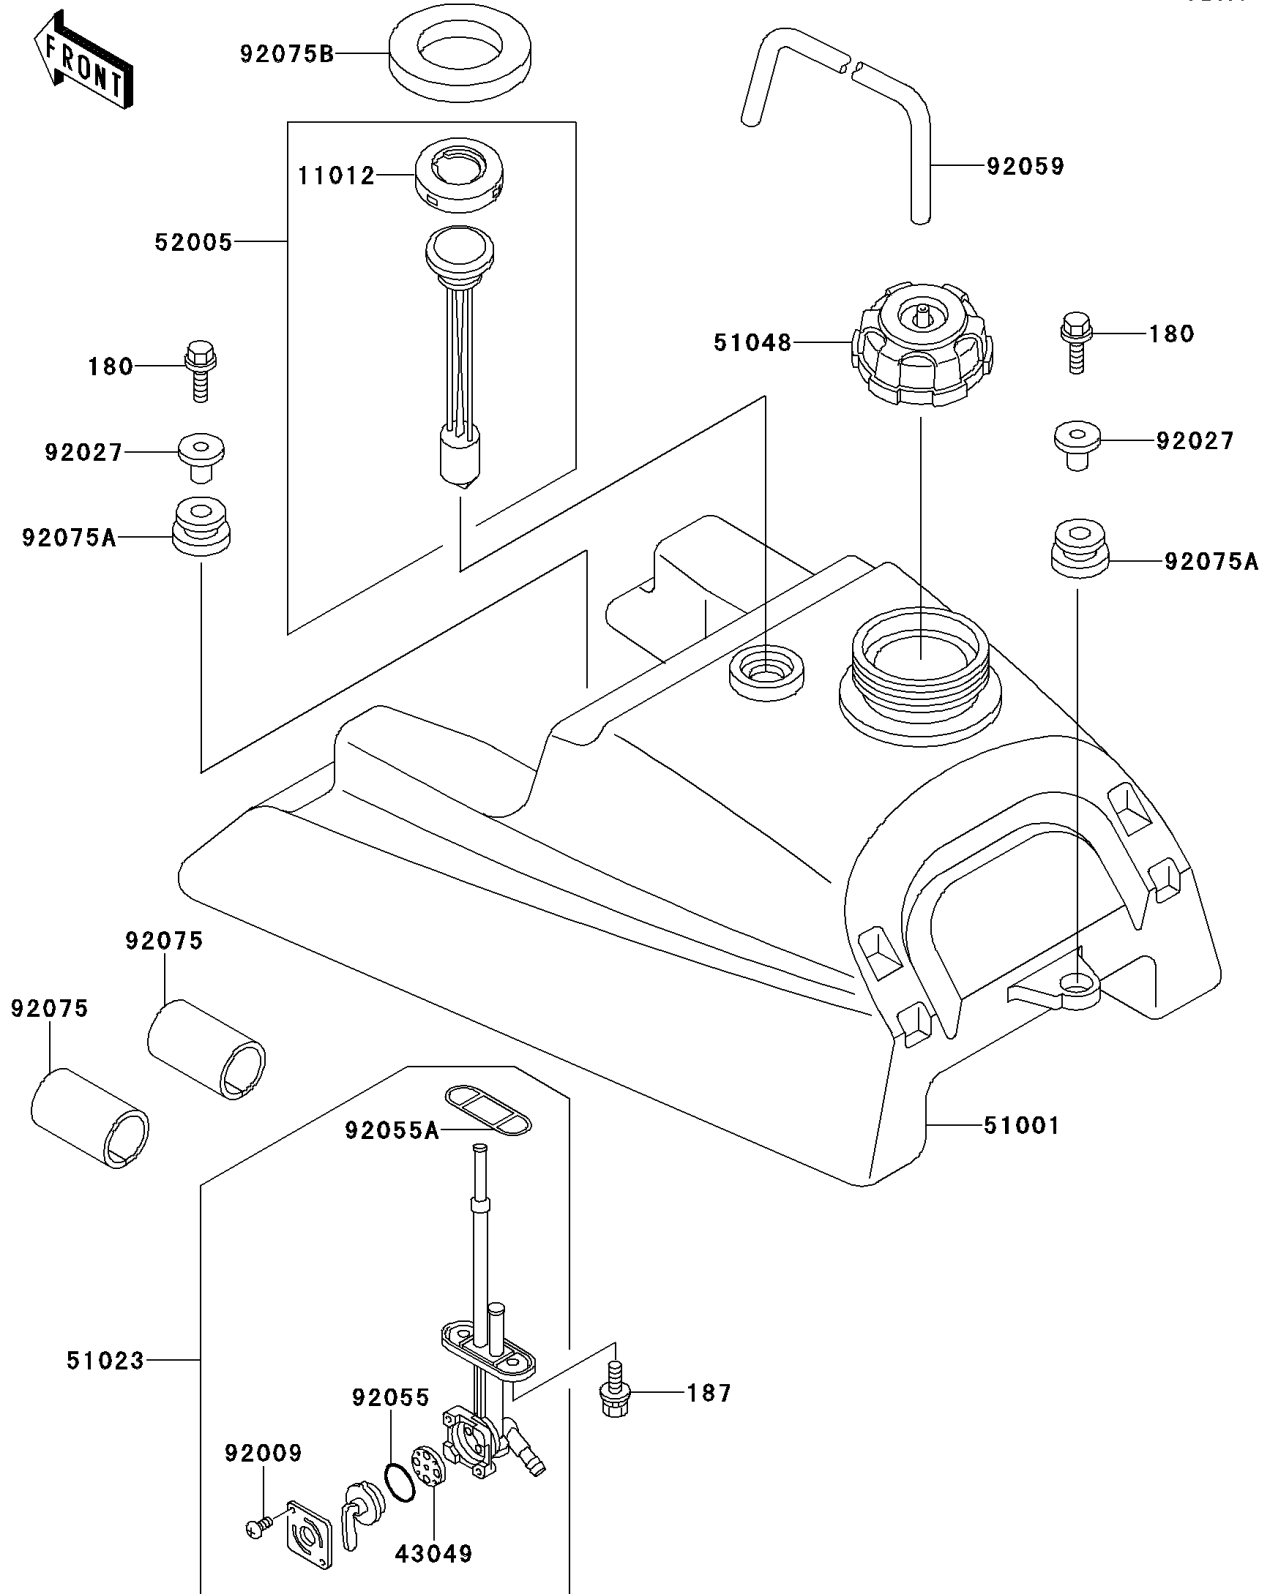

1996 Bayou 220 PARTS DIAGRAM

Fuel Tank

F2410

1996 Bayou 220 PARTS LIST

Fuel Tank

ITEM NAME	PART NUMBER	QUANTITY
BOLT-UPSET-WS,6X25 (Ref # 180)	180D0625	3
BOLT-UPSET-WSP (Ref # 187)	187B0614	2
CAP,FUEL GAUGE (Ref # 11012)	11012-1627	1
PACKING,FUEL TAP LEVER (Ref # 43049)	43049-1017	1
TANK-COMP-FUEL (Ref # 51001)	51001-1272	1
TAP-ASSY,FUEL (Ref # 51023)	51023-1141	1
CAP-ASSY-TANK,FUEL (Ref # 51048)	51048-1090	1
GAUGE,FUEL (Ref # 52005)	52005-1086	1
SCREW,3X5 (Ref # 92009)	92009-1123	2
COLLAR,L=16.1 (Ref # 92027)	92027-1847	3
RING-O,FUEL TAP LEVER (Ref # 92055)	92055-1111	1
RING-O,FUEL TAP PACKING (Ref # 92055A)	92055-1348	1
TUBE,5X9.4X250 (Ref # 92059)	92059-1967	1
DAMPER,FUEL TANK,FR,UNDER (Ref # 92075)	92075-1369	2
DAMPER (Ref # 92075A)	92075-1787	3
DAMPER,42.5X70X8.5 (Ref # 92075B)	92075-1988	1