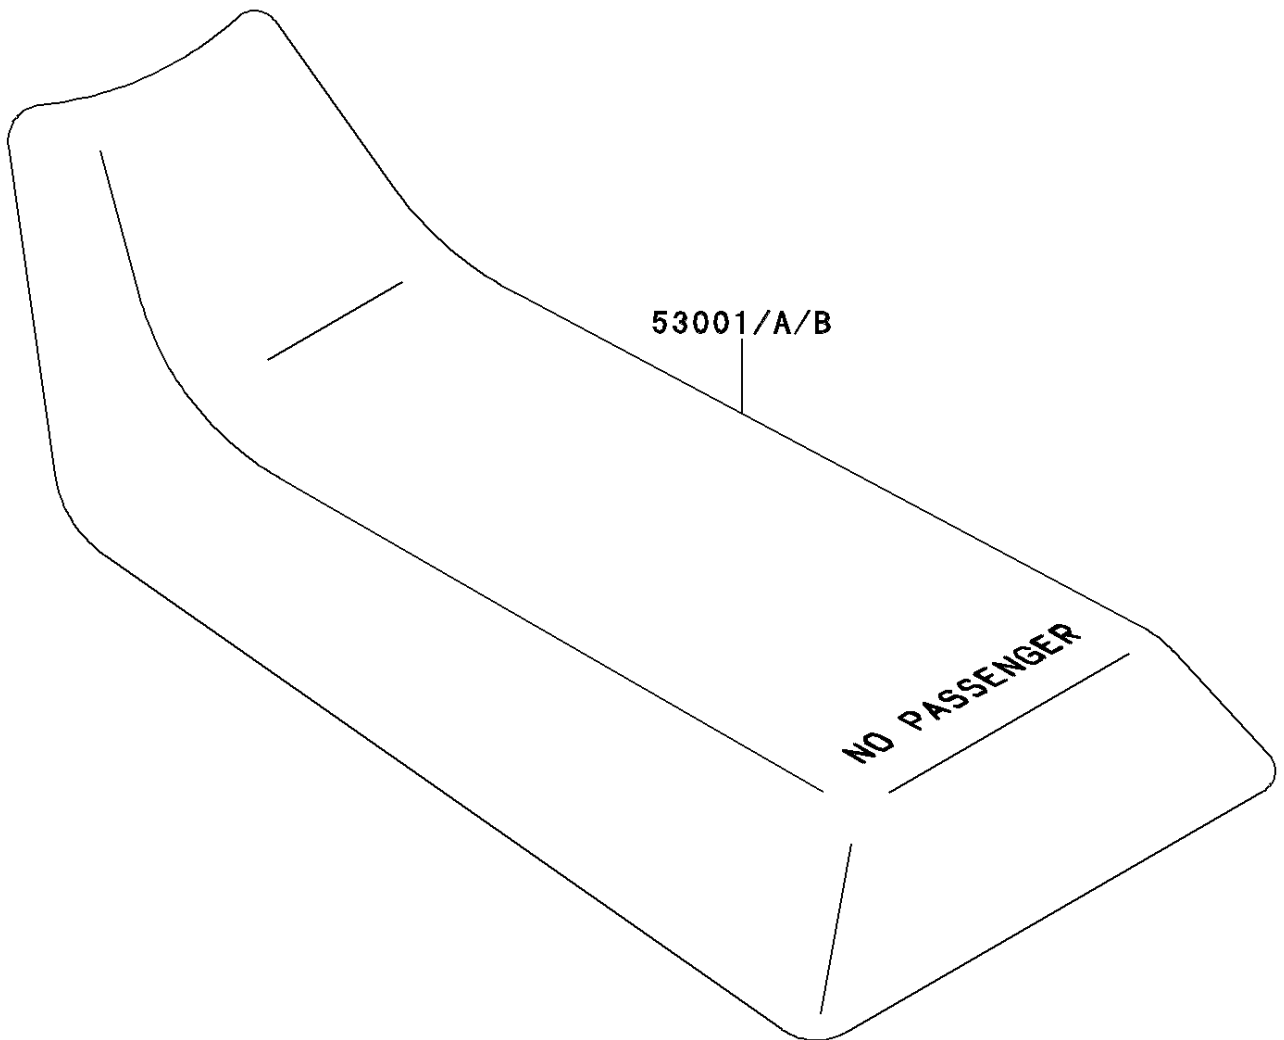

# 1993 Bayou 220 PARTS DIAGRAM

Seat

F2510

# 1993 Bayou 220 PARTS LIST

## Seat

ITEM NAME	PART NUMBER	QUANTITY
SEAT-ASSY,GRAY (Ref # 53001)	53001-1516-LG	1
SEAT-ASSY,RED (Ref # 53001B)	53001-1516-MG	1