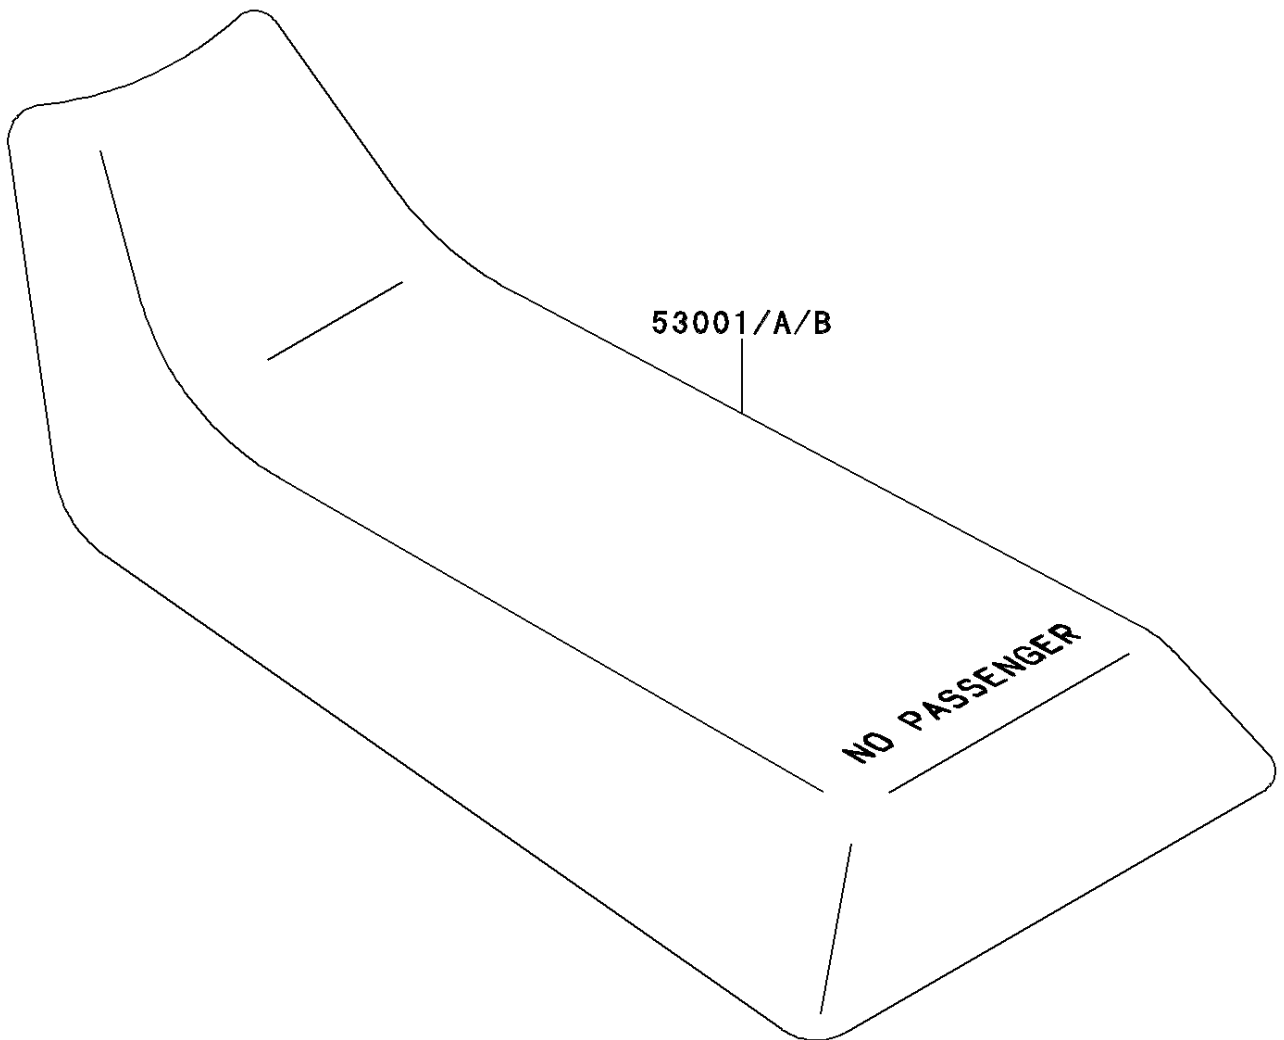

# 1995 Bayou 220 PARTS DIAGRAM

Seat

F2510

# 1995 Bayou 220 PARTS LIST

## Seat

ITEM NAME	PART NUMBER	QUANTITY
SEAT-ASSY,GRAY (Ref # 53001)	53001-1516-LG	1
SEAT-ASSY,GREEN 16 (Ref # 53001A)	53001-1516-LR	1