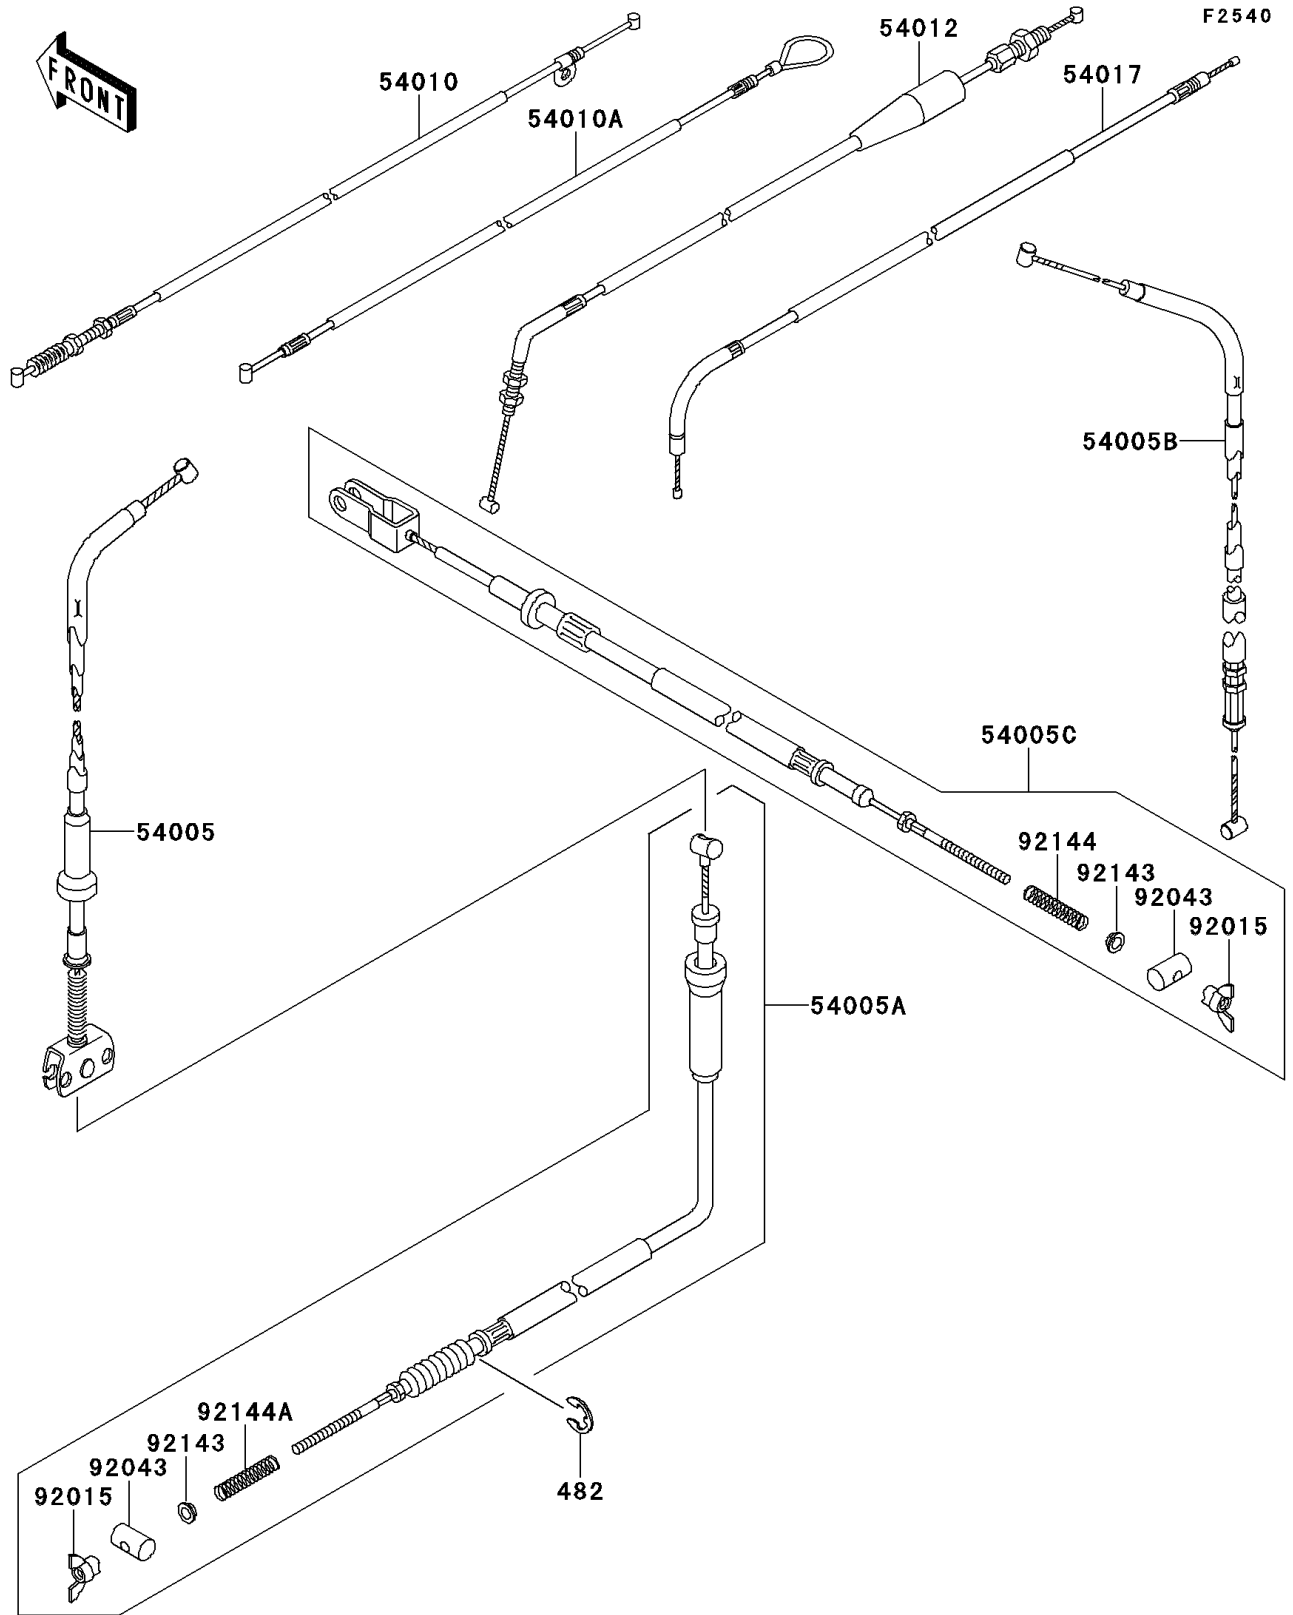

1992 Bayou 220 PARTS DIAGRAM

Cables

1992 Bayou 220 PARTS LIST

Cables

ITEM NAME	PART NUMBER	QUANTITY
CIRCLIP-TYPE-E (Ref # 482)	482L7000	2
CABLE-BRAKE,FR,UPP (Ref # 54005)	54005-1153	1
CABLE-BRAKE,FR,LWR (Ref # 54005A)	54005-1154	2
CABLE-BRAKE,PARKING (Ref # 54005B)	54005-1155	1
CABLE-BRAKE,RR (Ref # 54005C)	54005-1156	1
CABLE,REVERSE (Ref # 54010)	54010-1073	1
CABLE,SEAT HOOK (Ref # 54010A)	54010-1074	1
CABLE-THROTTLE (Ref # 54012)	54012-1361	1
CABLE-STARTER (Ref # 54017)	54017-1137	1
NUT,WING,6MM (Ref # 92015)	92015-4004	3
PIN,12X20 (Ref # 92043)	92043-1392	3
COLLAR (Ref # 92143)	92143-1309	3
SPRING,BRAKE CABLE (Ref # 92144)	92144-1269	1
SPRING,BRAKE CABLE (Ref # 92144A)	92144-1270	2