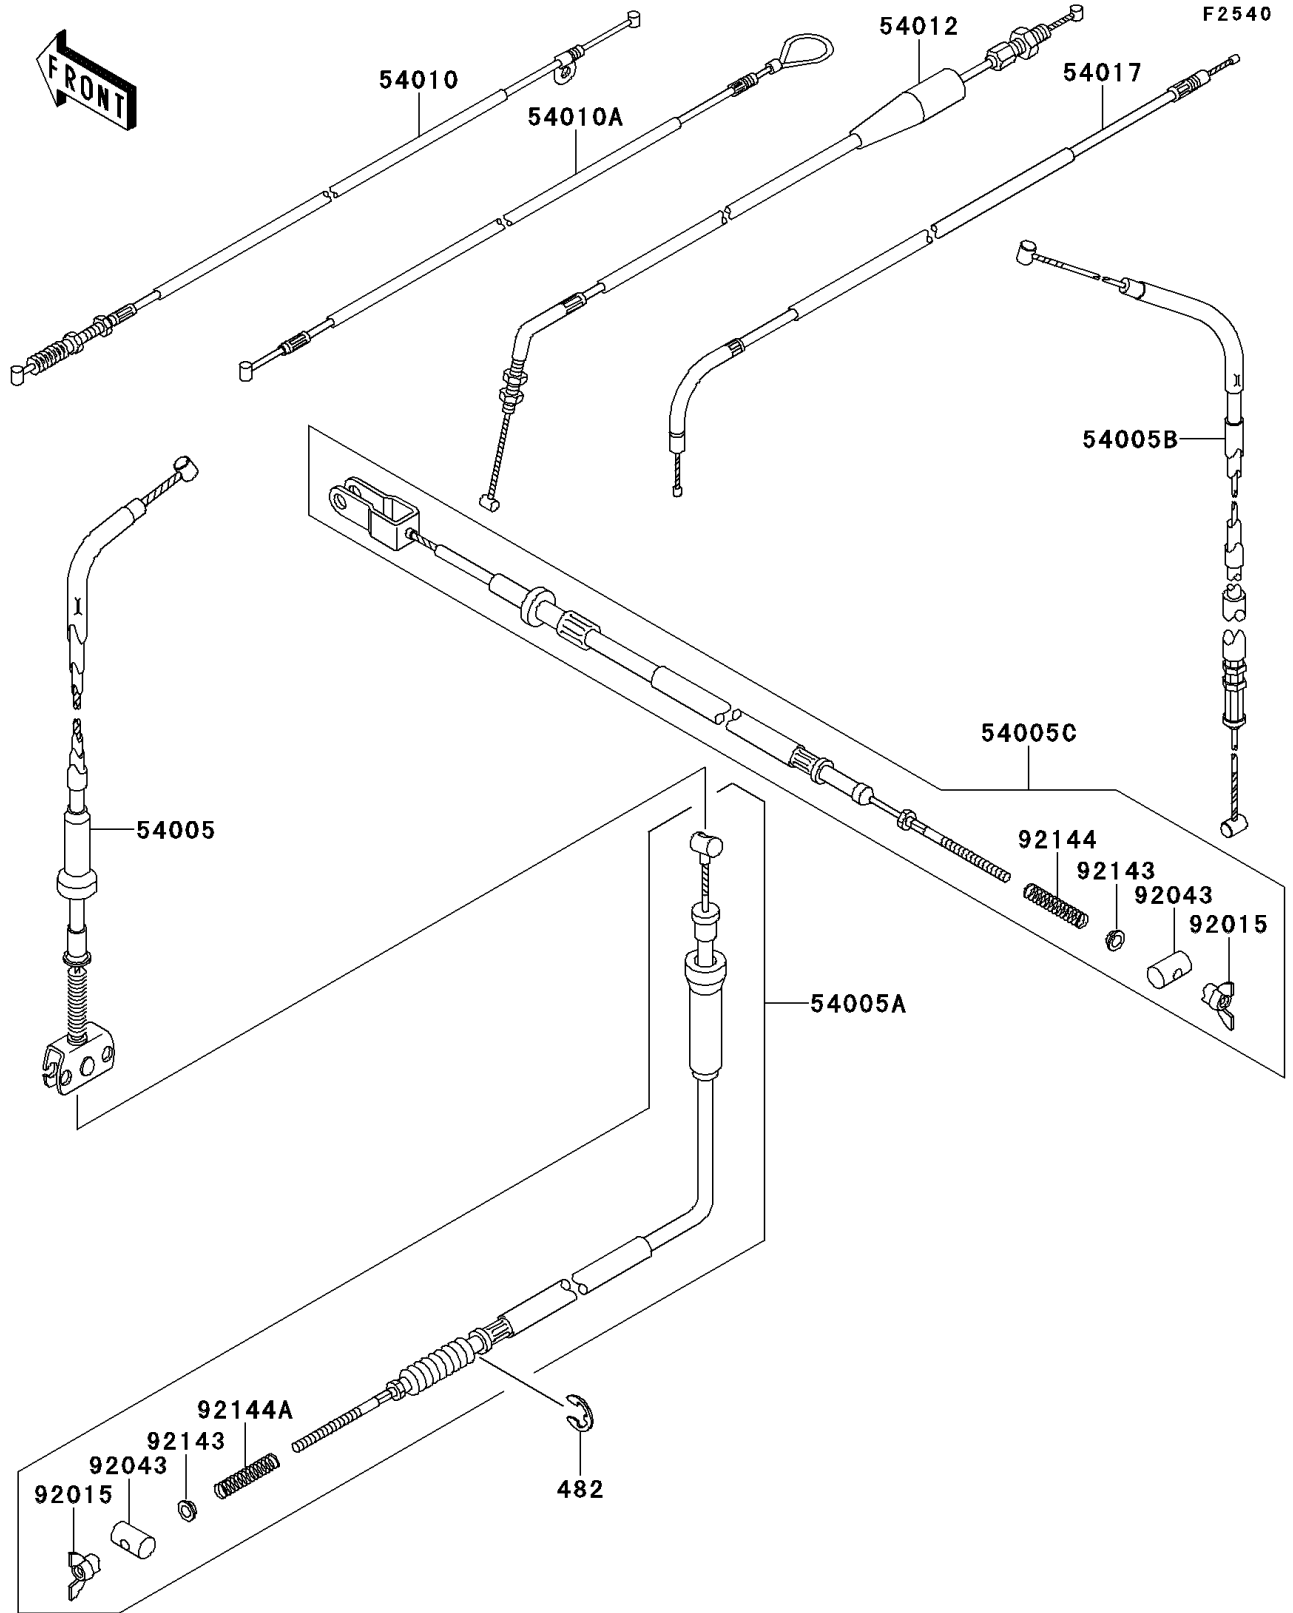

1994 Bayou 220 PARTS DIAGRAM

Cables

1994 Bayou 220 PARTS LIST

Cables

ITEM NAME	PART NUMBER	QUANTITY
CIRCLIP-TYPE-E (Ref # 482)	482L7000	2
CABLE-BRAKE,FR,UPP (Ref # 54005)	54005-1153	1
CABLE-BRAKE,FR,LWR (Ref # 54005A)	54005-1154	2
CABLE-BRAKE,PARKING (Ref # 54005B)	54005-1155	1
CABLE-BRAKE,RR (Ref # 54005C)	54005-1156	1
CABLE,REVERSE (Ref # 54010)	54010-1073	1
CABLE,SEAT HOOK (Ref # 54010A)	54010-1074	1
CABLE-THROTTLE (Ref # 54012)	54012-1361	1
CABLE-STARTER (Ref # 54017)	54017-1137	1
NUT,WING,6MM (Ref # 92015)	92015-4004	3
PIN,12X20 (Ref # 92043)	92043-1392	3
COLLAR (Ref # 92143)	92143-1309	3
SPRING,BRAKE CABLE (Ref # 92144)	92144-1269	1
SPRING,BRAKE CABLE (Ref # 92144A)	92144-1270	2