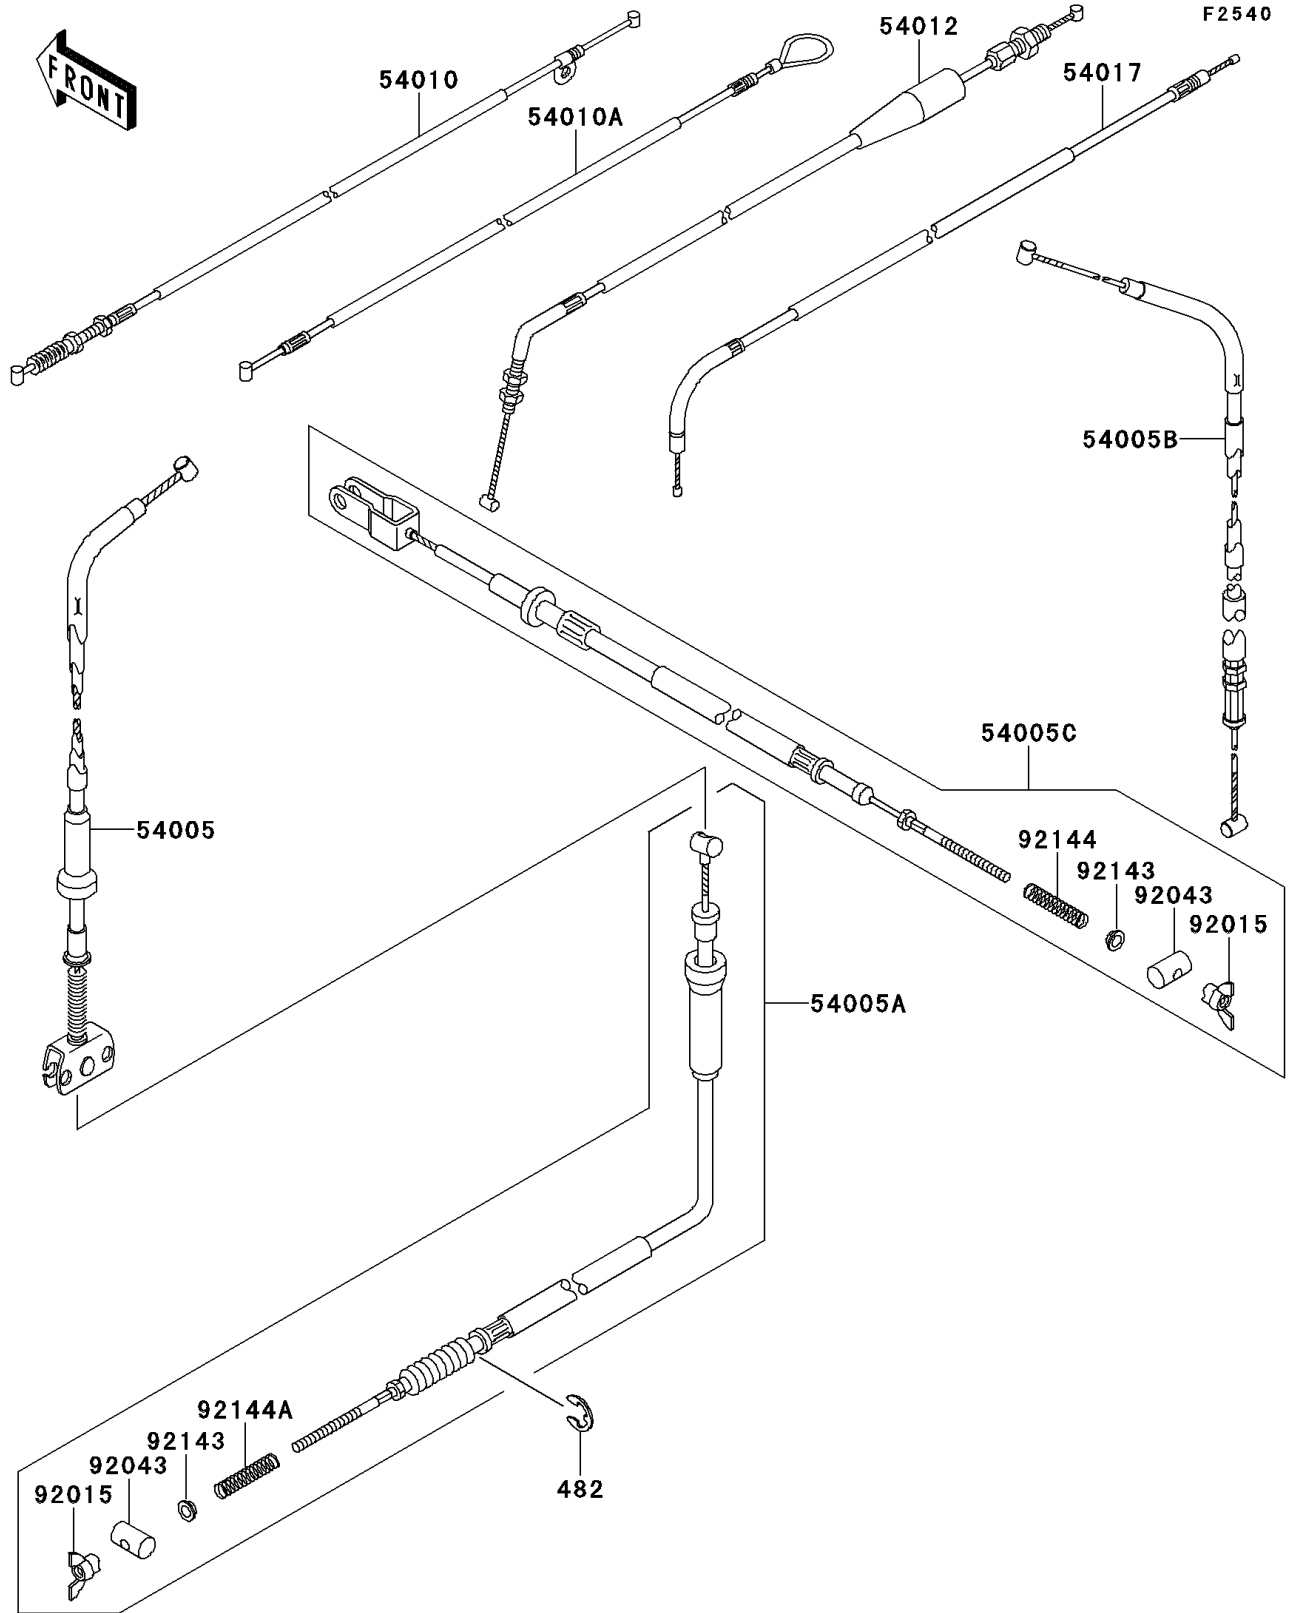

1995 Bayou 220 PARTS DIAGRAM

Cables

1995 Bayou 220 PARTS LIST

Cables

ITEM NAME	PART NUMBER	QUANTITY
CIRCLIP-TYPE-E (Ref # 482)	482L7000	2
CABLE-BRAKE,FR,UPP (Ref # 54005)	54005-1153	1
CABLE-BRAKE,FR,LWR (Ref # 54005A)	54005-1154	2
CABLE-BRAKE,PARKING (Ref # 54005B)	54005-1155	1
CABLE-BRAKE,RR (Ref # 54005C)	54005-1156	1
CABLE,REVERSE (Ref # 54010)	54010-1073	1
CABLE,SEAT HOOK (Ref # 54010A)	54010-1074	1
CABLE-THROTTLE (Ref # 54012)	54012-1361	1
CABLE-STARTER (Ref # 54017)	54017-1137	1
NUT,WING,6MM (Ref # 92015)	92015-4004	3
PIN,12X20 (Ref # 92043)	92043-1392	3
COLLAR (Ref # 92143)	92143-1309	3
SPRING,BRAKE CABLE (Ref # 92144)	92144-1269	1
SPRING,BRAKE CABLE (Ref # 92144A)	92144-1270	2