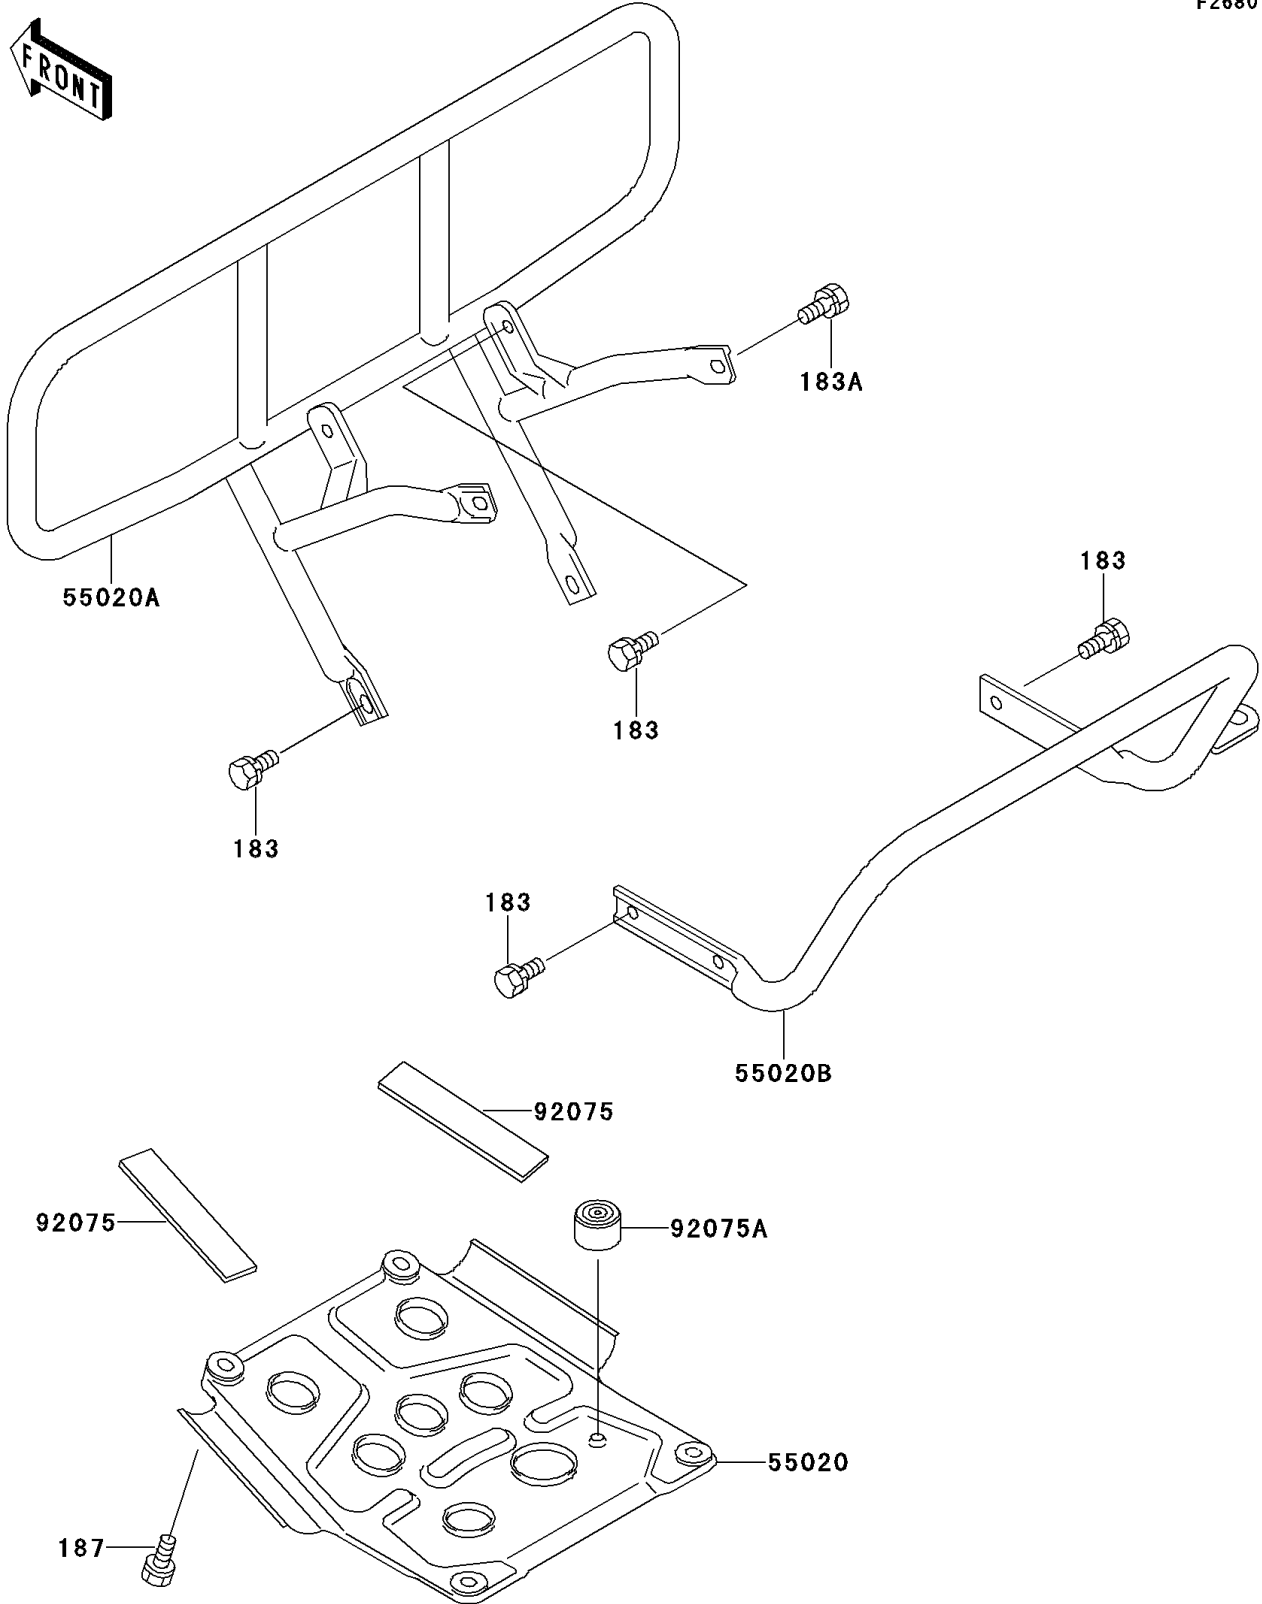

1992 Bayou 220 PARTS DIAGRAM

Guard(s)

F2680

1992 Bayou 220 PARTS LIST

Guard(s)

ITEM NAME	PART NUMBER	QUANTITY
BOLT-UPSET-WS-SMALL (Ref # 183)	183J0814	7
BOLT-UPSET-WS-SMALL (Ref # 183A)	183J0818	2
BOLT-UPSET-WSP (Ref # 187)	187D0614	2
GUARD,ENGINE (Ref # 55020)	55020-1271	1
GUARD,FR (Ref # 55020A)	55020-1272	1
GUARD,RR (Ref # 55020B)	55020-1273	1
DAMPER (Ref # 92075)	92075-1829	2
DAMPER (Ref # 92075A)	92075-1896	1