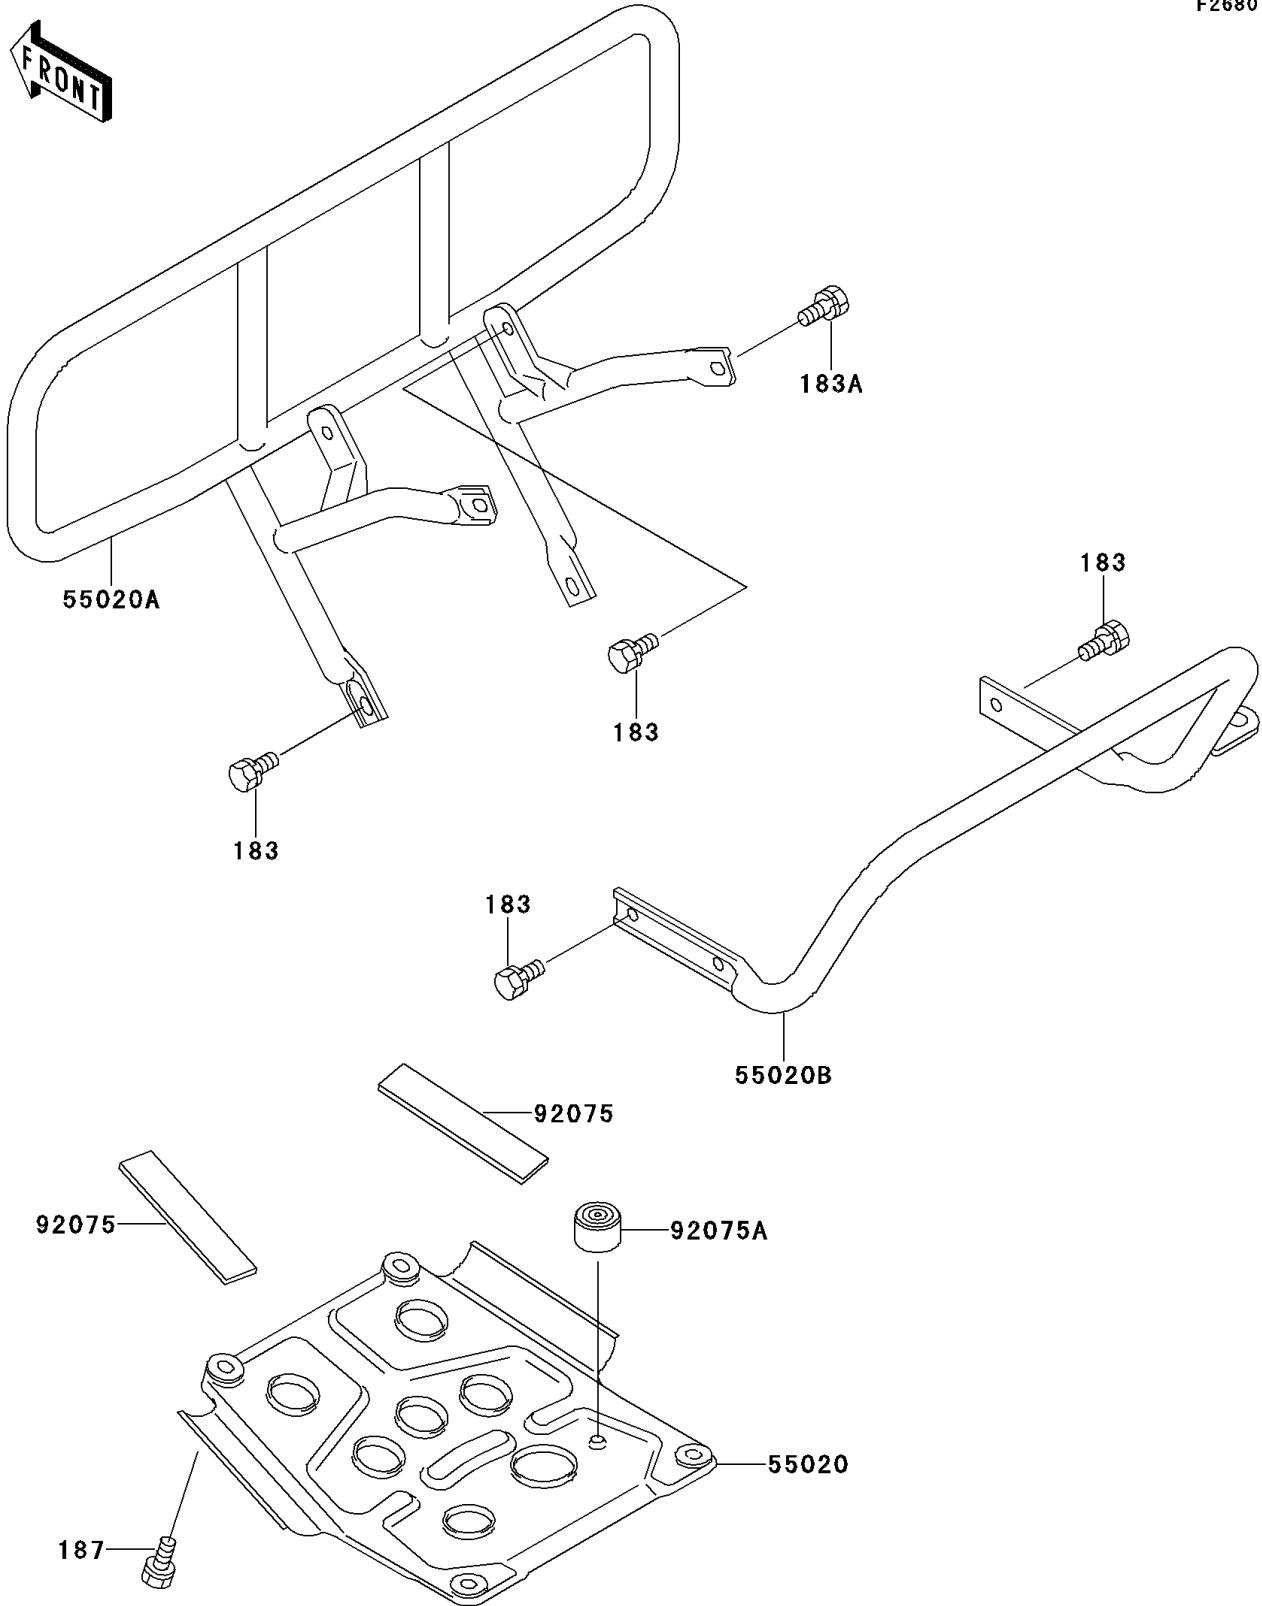

# 1993 Bayou 220 PARTS DIAGRAM

Guard(s)

F2680

# 1993 Bayou 220 PARTS LIST

Guard(s)

ITEM NAME	PART NUMBER	QUANTITY
BOLT-UPSET-WS-SMALL (Ref # 183)	183J0814	7
BOLT-UPSET-WS-SMALL (Ref # 183A)	183J0818	2
BOLT-UPSET-WSP (Ref # 187)	187D0614	2
GUARD,ENGINE (Ref # 55020)	55020-1271	1
GUARD,FR (Ref # 55020A)	55020-1272	1
GUARD,RR (Ref # 55020B)	55020-1273	1
DAMPER (Ref # 92075)	92075-1829	2
DAMPER (Ref # 92075A)	92075-1896	1