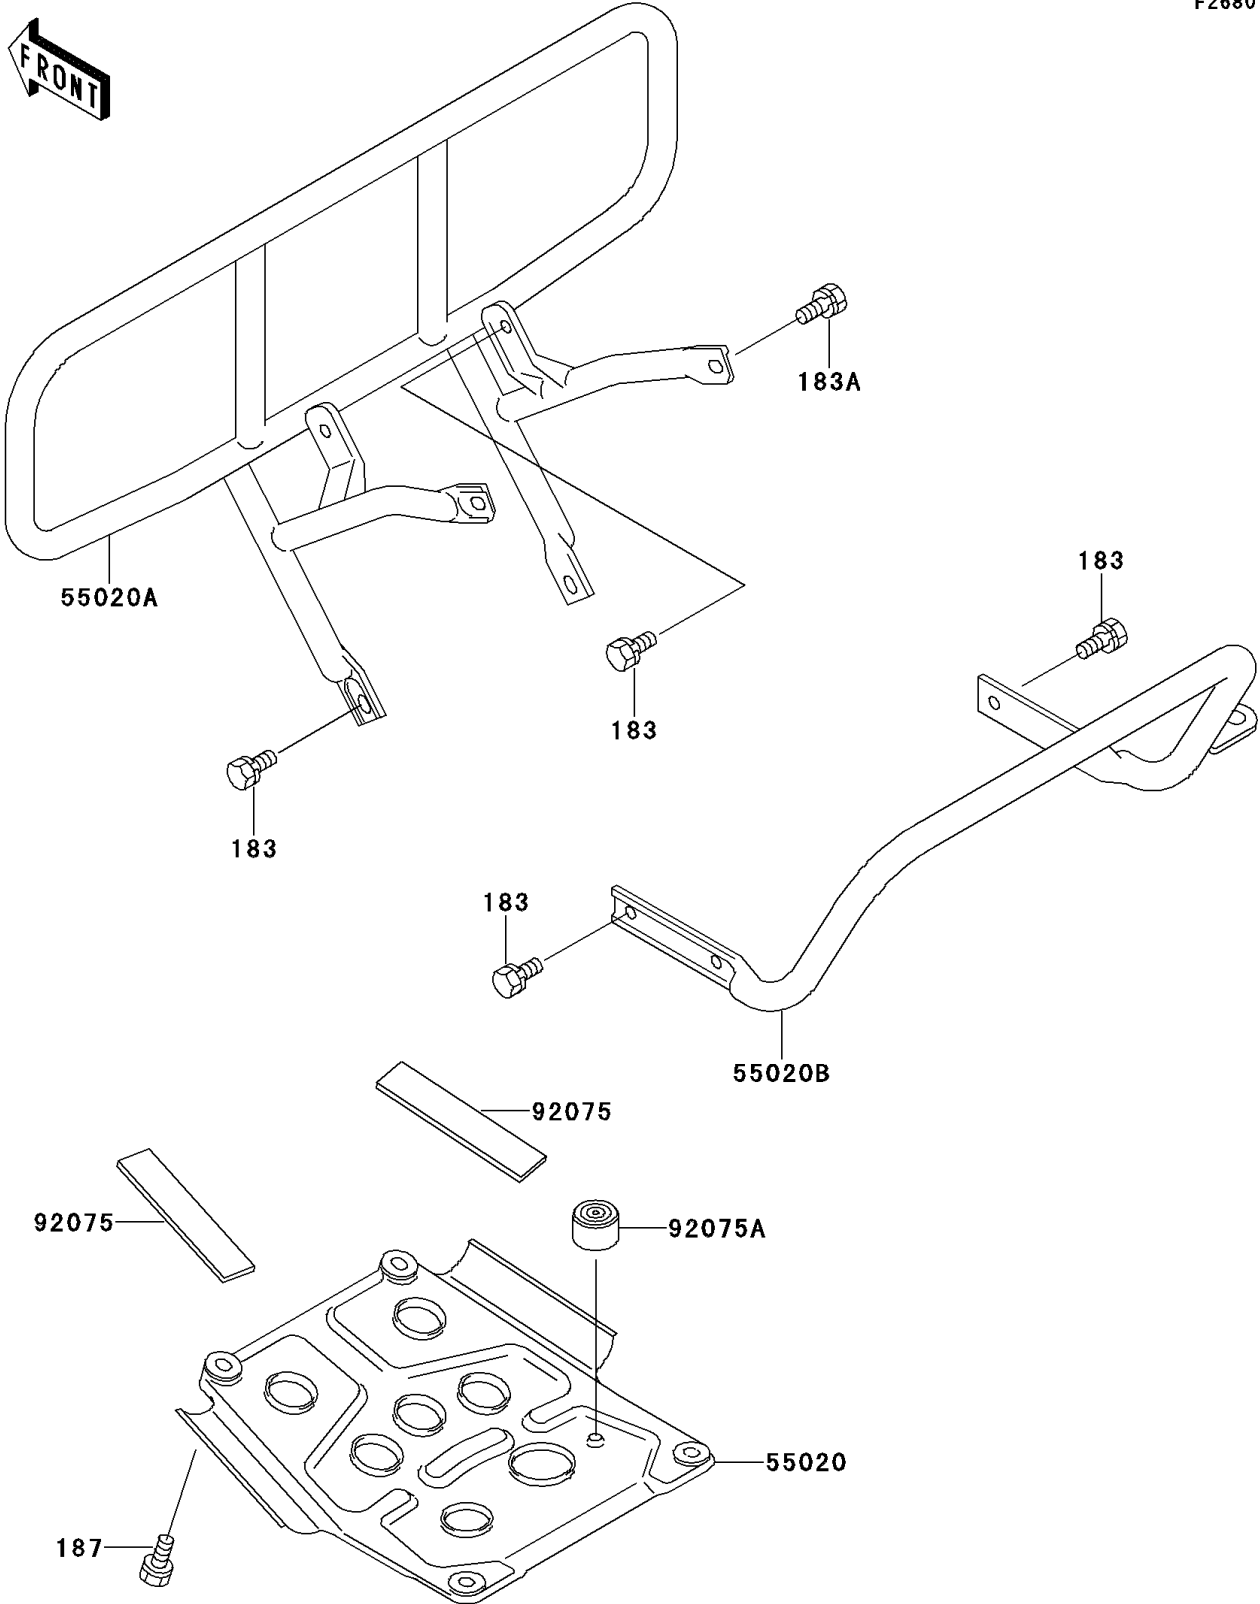

1994 Bayou 220 PARTS DIAGRAM

Guard(s)

F2680

1994 Bayou 220 PARTS LIST

Guard(s)

ITEM NAME	PART NUMBER	QUANTITY
BOLT-UPSET-WS-SMALL (Ref # 183)	183J0814	7
BOLT-UPSET-WS-SMALL (Ref # 183A)	183J0818	2
BOLT-UPSET-WSP (Ref # 187)	187D0614	2
GUARD,ENGINE (Ref # 55020)	55020-1271	1
GUARD,FR (Ref # 55020A)	55020-1272	1
GUARD,RR (Ref # 55020B)	55020-1273	1
DAMPER (Ref # 92075)	92075-1829	2
DAMPER (Ref # 92075A)	92075-1896	1