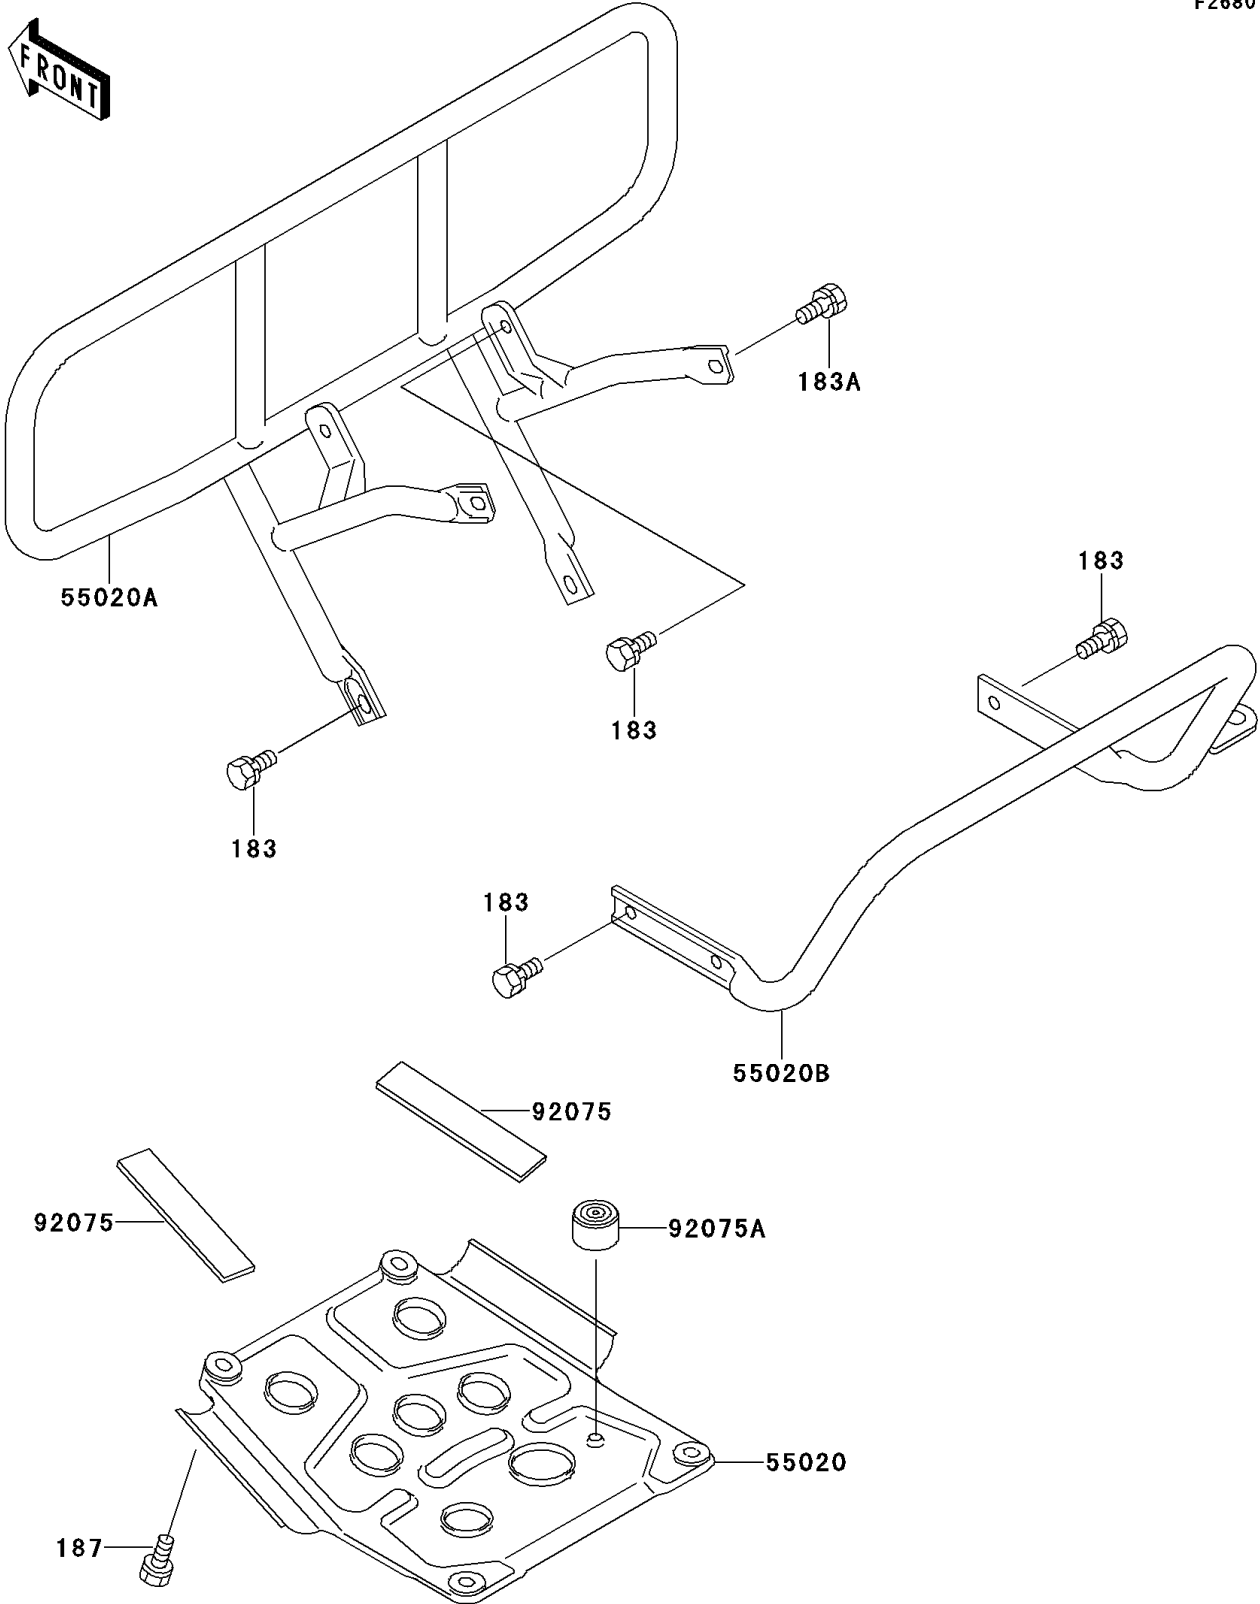

1995 Bayou 220 PARTS DIAGRAM

Guard(s)

F2680

1995 Bayou 220 PARTS LIST

Guard(s)

ITEM NAME	PART NUMBER	QUANTITY
BOLT-UPSET-WS-SMALL (Ref # 183)	183J0814	7
BOLT-UPSET-WS-SMALL (Ref # 183A)	183J0818	2
BOLT-UPSET-WSP (Ref # 187)	187D0614	2
GUARD,ENGINE (Ref # 55020)	55020-1271	1
GUARD,FR (Ref # 55020A)	55020-1272	1
GUARD,RR (Ref # 55020B)	55020-1273	1
DAMPER (Ref # 92075)	92075-1829	2
DAMPER (Ref # 92075A)	92075-1896	1