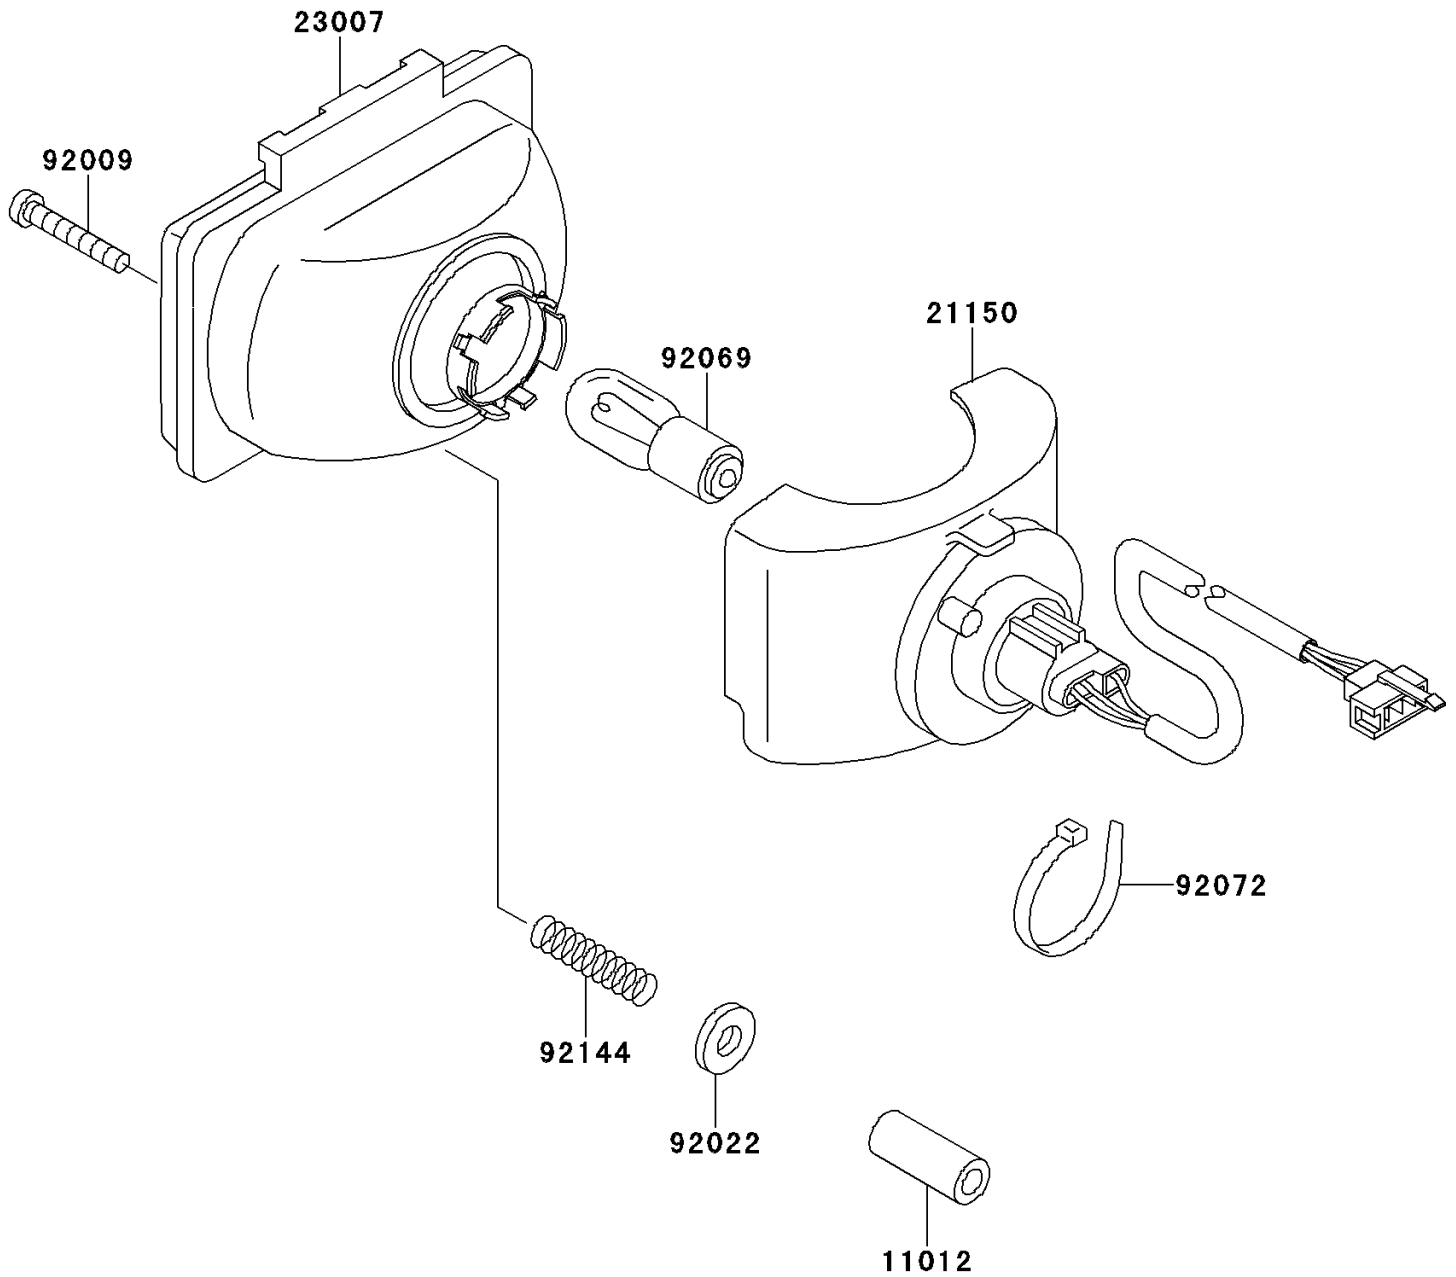

1994 Bayou 220 PARTS DIAGRAM

Headlight(s)

F2710

1994 Bayou 220 PARTS LIST

Headlight(s)

ITEM NAME	PART NUMBER	QUANTITY
CAP,VINYL PIPE,3X5X10 (Ref # 11012)	11012-1615	2
CORD-ASSY,HEAD LAMP (Ref # 21150)	21150-1051	2
LENS-COMP,HEAD LAMP (Ref # 23007)	23007-1172	2
SCREW,TAPPING,4X30 (Ref # 92009)	92009-1506	2
WASHER,NYLON,3.45X6.5X1.0 (Ref # 92022)	92022-1912	2
BULB,12V 25/25W (Ref # 92069)	92069-1010	2
BAND,HEAD LAMP (Ref # 92072)	92072-1244	2
SPRING,HEAD LAMP (Ref # 92144)	92144-1223	2