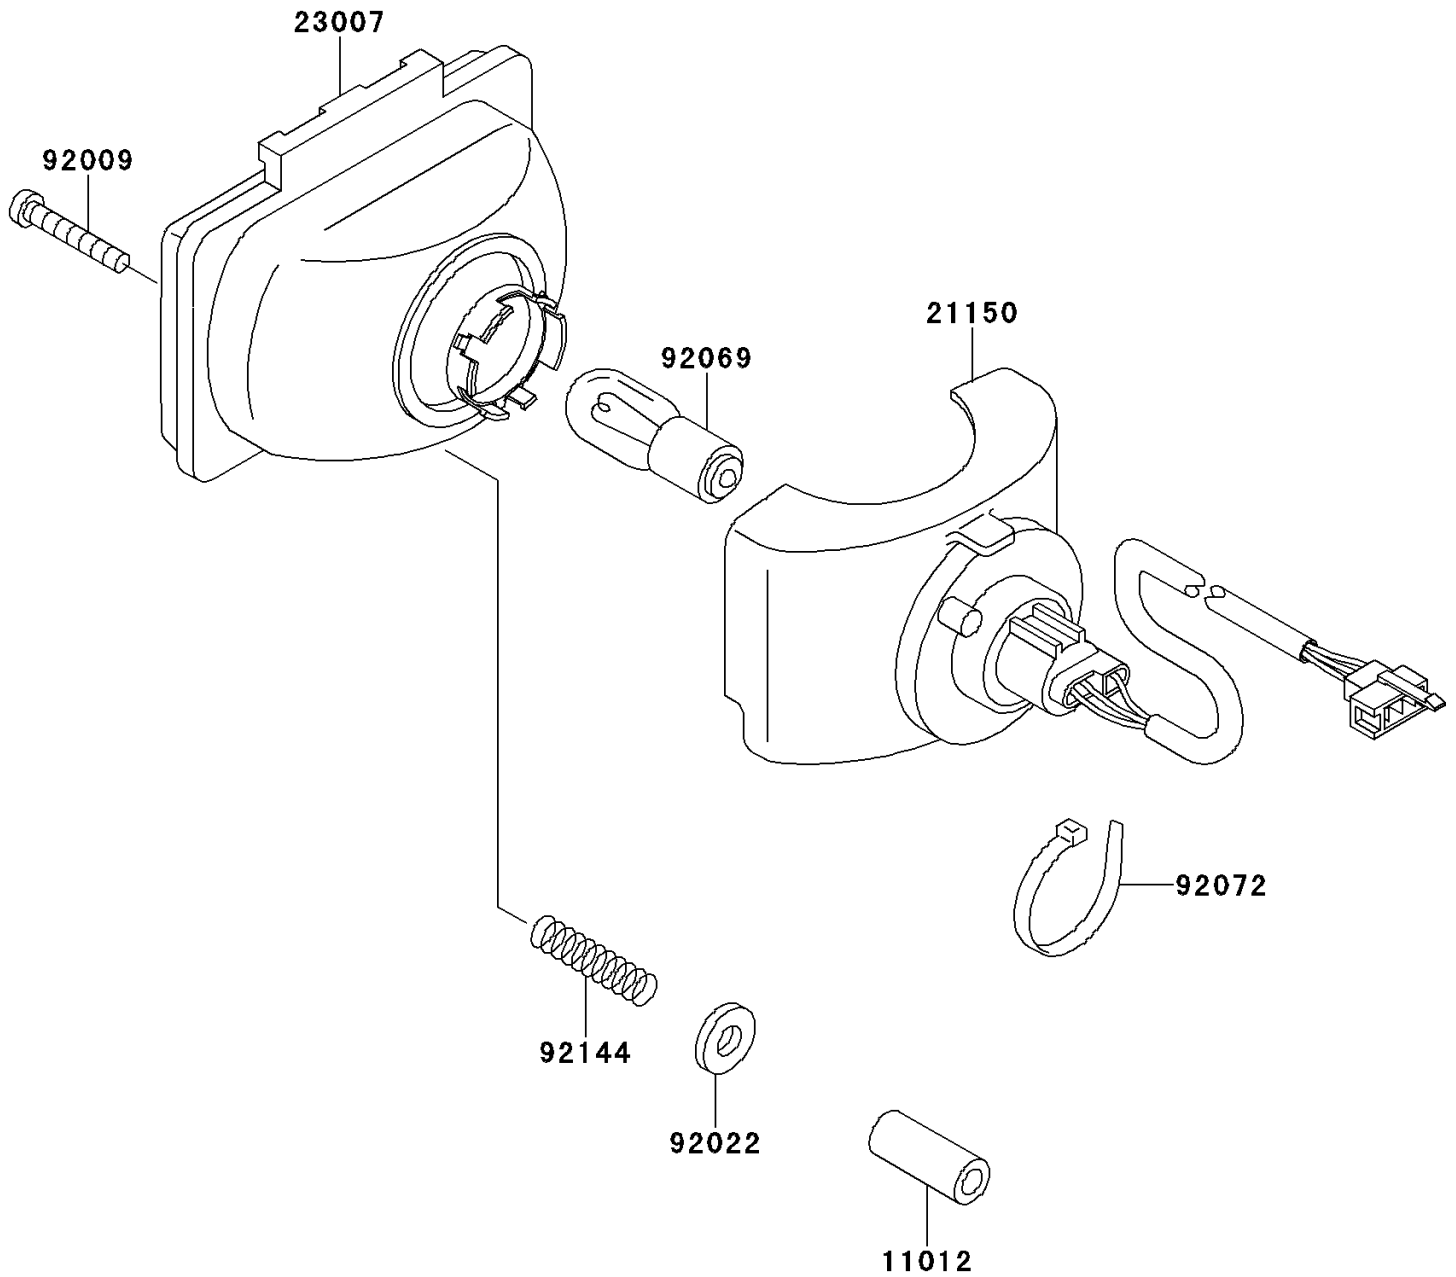

# 1995 Bayou 220 PARTS DIAGRAM

Headlight(s)

F2710

# 1995 Bayou 220 PARTS LIST

## Headlight(s)

ITEM NAME	PART NUMBER	QUANTITY
CAP,VINYL PIPE,3X5X10 (Ref # 11012)	11012-1615	2
CORD-ASSY,HEAD LAMP (Ref # 21150)	21150-1051	2
LENS-COMP,HEAD LAMP (Ref # 23007)	23007-1172	2
SCREW,TAPPING,4X30 (Ref # 92009)	92009-1506	2
WASHER,NYLON,3.45X6.5X1.0 (Ref # 92022)	92022-1912	2
BULB,12V 25/25W (Ref # 92069)	92069-1010	2
BAND,HEAD LAMP (Ref # 92072)	92072-1244	2
SPRING,HEAD LAMP (Ref # 92144)	92144-1223	2