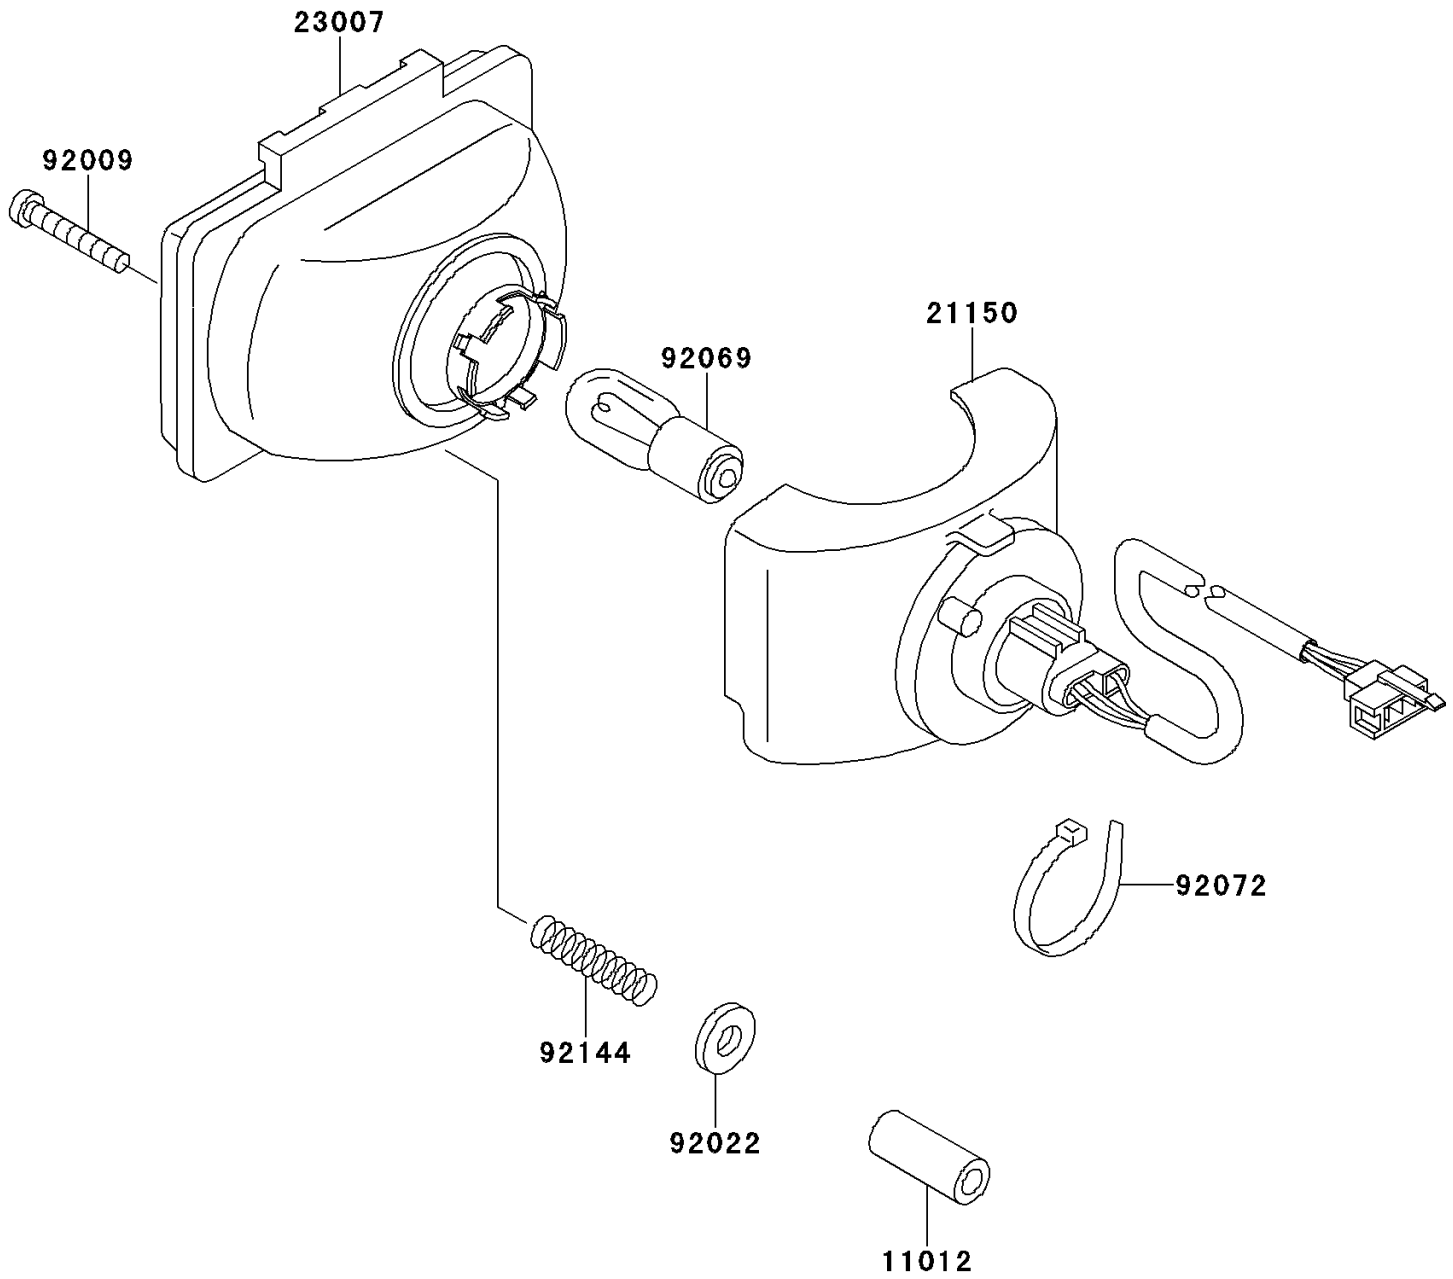

# 1996 Bayou 220 PARTS DIAGRAM

Headlight(s)

F2710

# 1996 Bayou 220 PARTS LIST

## Headlight(s)

ITEM NAME	PART NUMBER	QUANTITY
CAP,VINYL PIPE,3X5X10 (Ref # 11012)	11012-1615	2
CORD-ASSY,HEAD LAMP (Ref # 21150)	21150-1051	2
LENS-COMP,HEAD LAMP (Ref # 23007)	23007-1172	2
SCREW,TAPPING,4X30 (Ref # 92009)	92009-1506	2
WASHER,NYLON,3.45X6.5X1.0 (Ref # 92022)	92022-1912	2
BULB,12V 25/25W (Ref # 92069)	92069-1010	2
BAND,HEAD LAMP (Ref # 92072)	92072-1244	2
SPRING,HEAD LAMP (Ref # 92144)	92144-1223	2