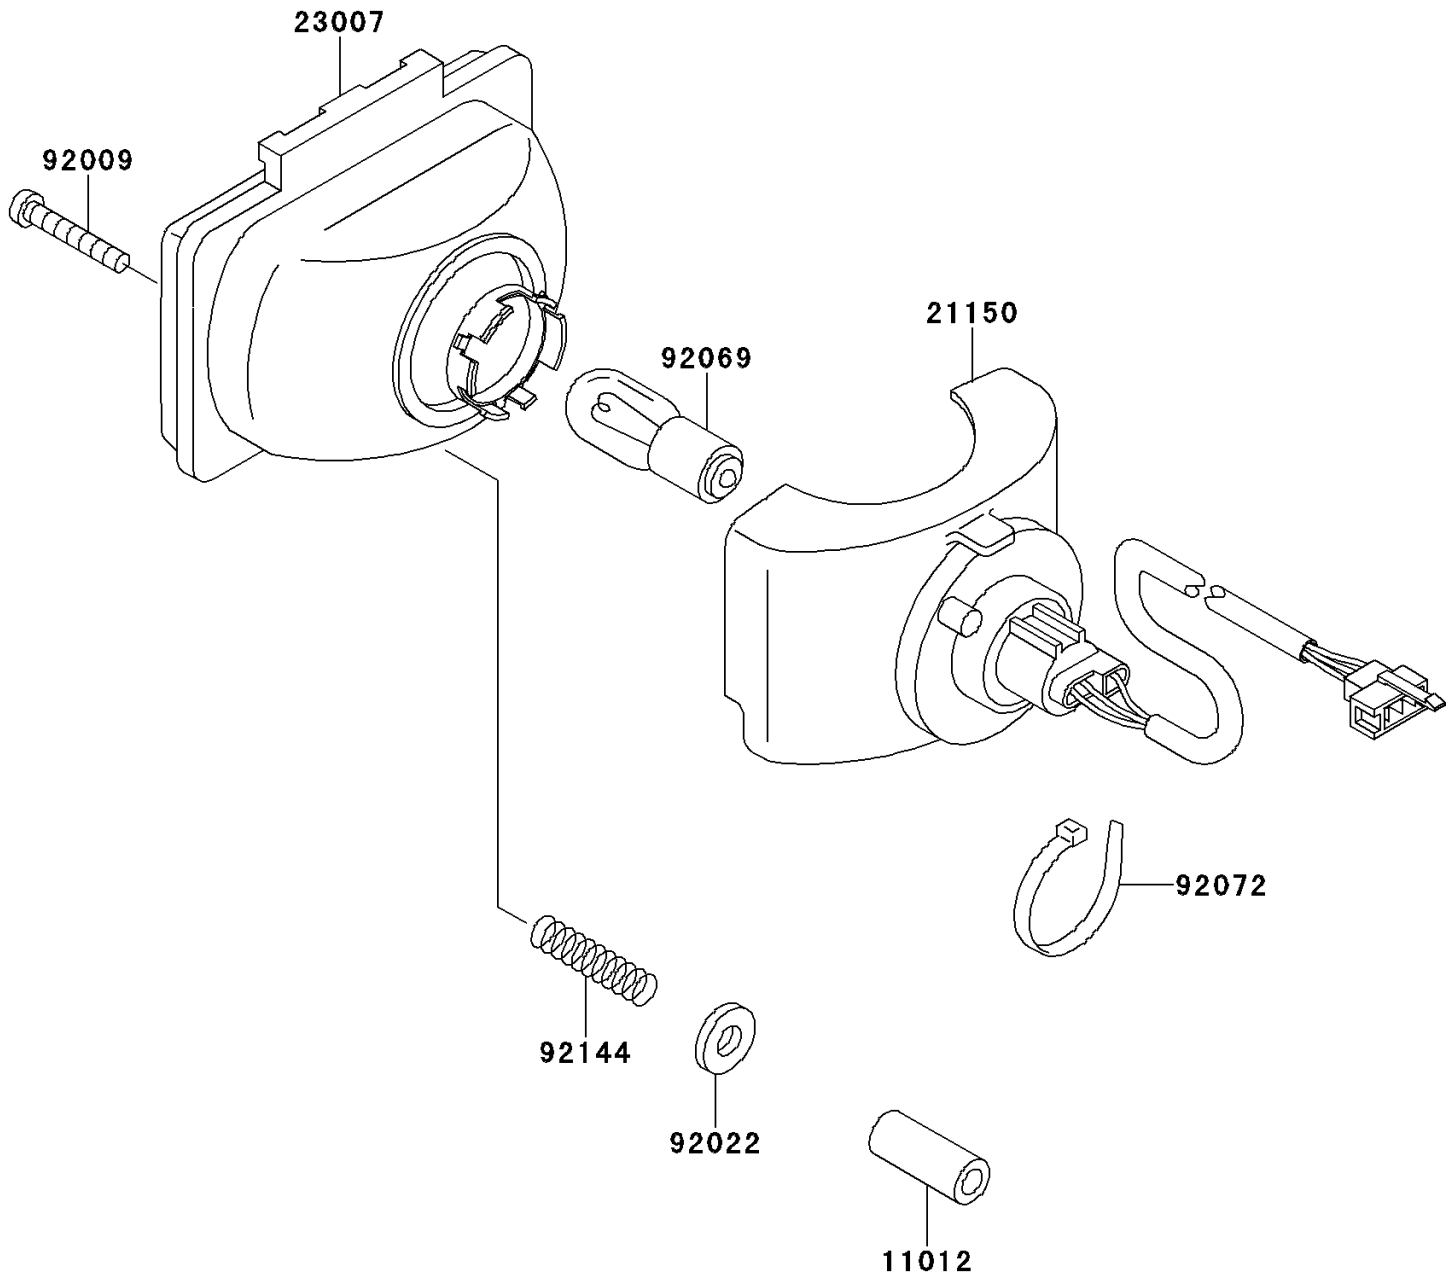

# 1996 Bayou 220 PARTS DIAGRAM

Headlight(s)

F2710

# 1996 Bayou 220 PARTS LIST

## Headlight(s)

ITEM NAME	PART NUMBER	QUANTITY
CAP,VINYL PIPE,3X5X10 (Ref # 11012)	11012-1615	2
CORD-ASSY,HEAD LAMP (Ref # 21150)	21150-1051	2
LENS-COMP,HEAD LAMP (Ref # 23007)	23007-1172	2
SCREW,TAPPING,4X30 (Ref # 92009)	92009-1506	2
WASHER,NYLON,3.45X6.5X1.0 (Ref # 92022)	92022-1912	2
BULB,12V 25/25W (Ref # 92069)	92069-1010	2
BAND,HEAD LAMP (Ref # 92072)	92072-1244	2
SPRING,HEAD LAMP (Ref # 92144)	92144-1223	2