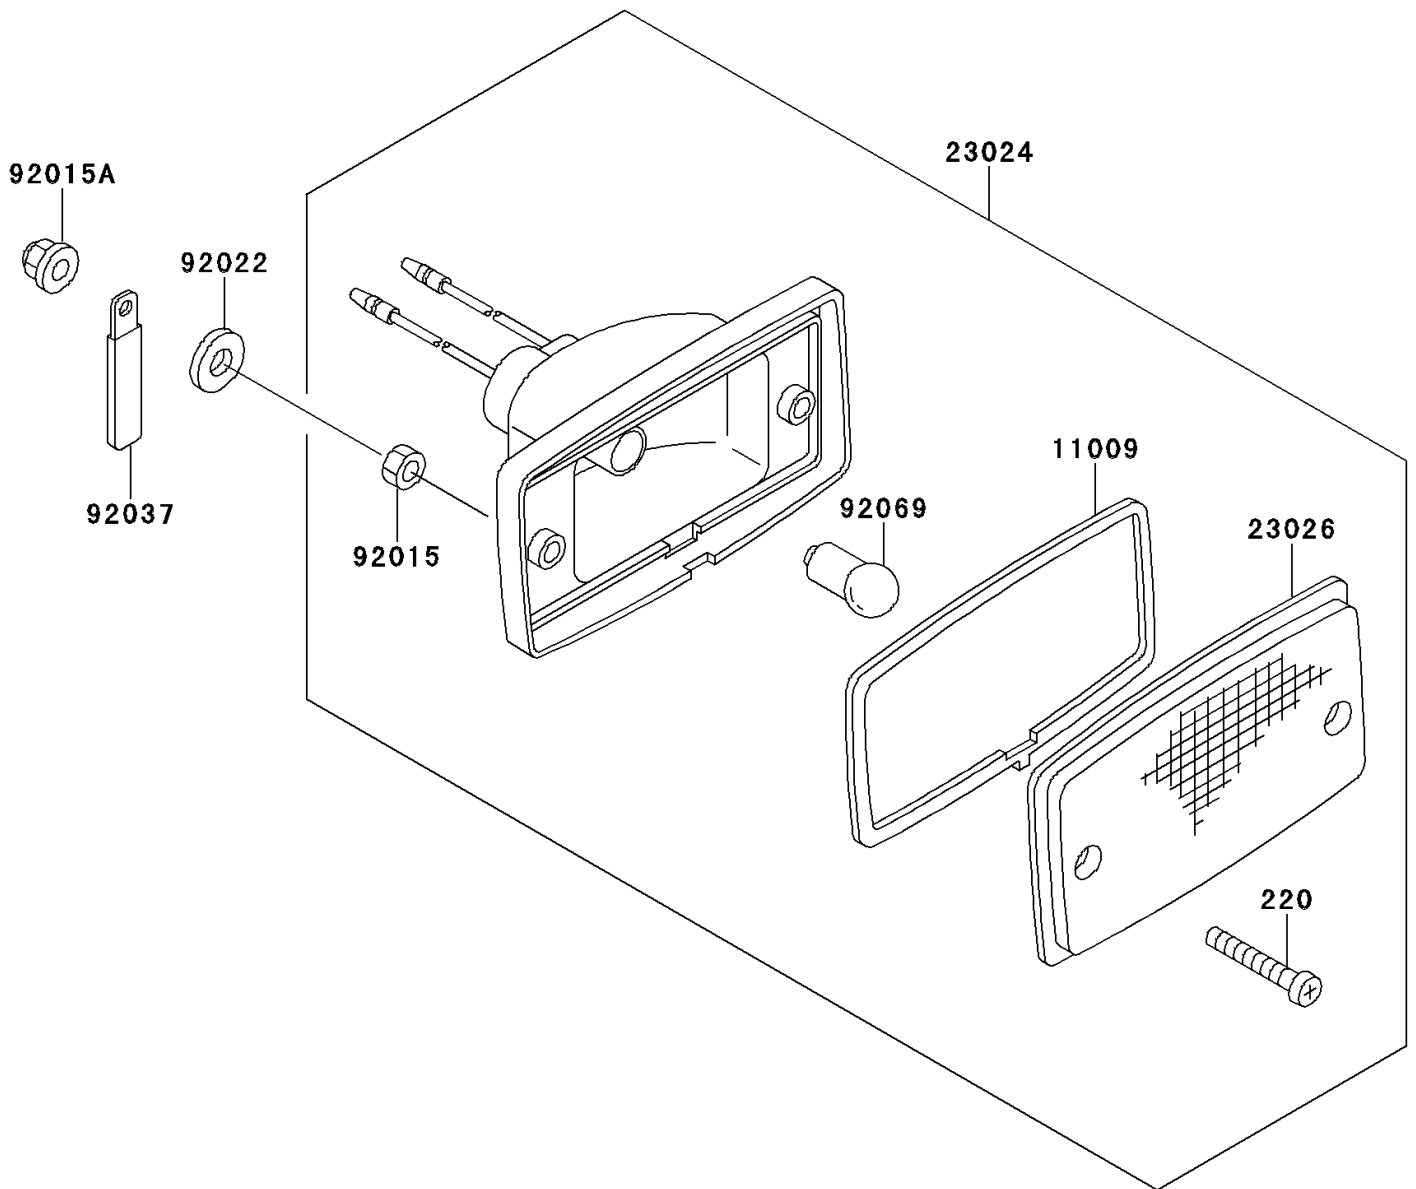

1992 Bayou 220 PARTS DIAGRAM

Taillight(s)

F2720

1992 Bayou 220 PARTS LIST

Taillight(s)

ITEM NAME	PART NUMBER	QUANTITY
SCREW-PAN-CROS,4X25 (Ref # 220)	220B0425	4
GASKET,TAIL LAMP (Ref # 11009)	11009-4004	2
LAMP-ASSY-TAIL (Ref # 23024)	23024-1120	2
LENS,TAIL LAMP (Ref # 23026)	23026-4003	2
NUT,4MM (Ref # 92015)	92015-1550	4
NUT (Ref # 92015A)	92015-1695	4
WASHER,4.5X14X0.6 (Ref # 92022)	92022-1681	4
CLAMP,WIRING HARNESS (Ref # 92037)	92037-1539	2
BULB,12V 8W (Ref # 92069)	92069-1012	2