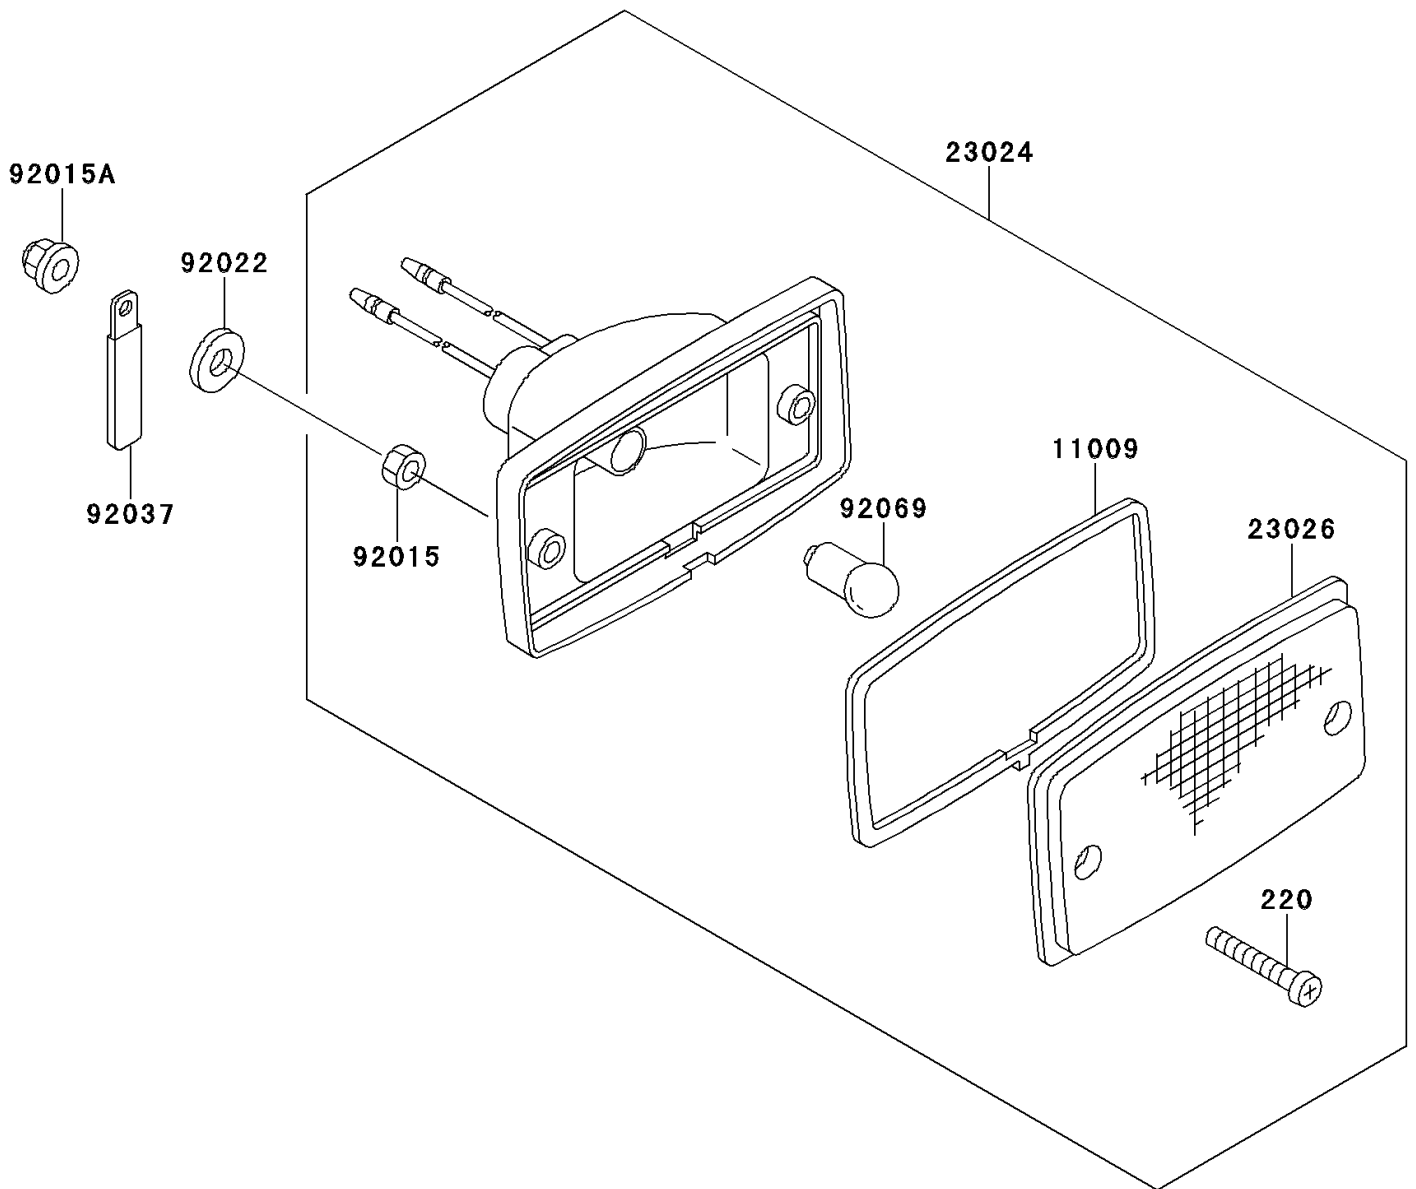

1994 Bayou 220 PARTS DIAGRAM

Taillight(s)

F2720

1994 Bayou 220 PARTS LIST

Taillight(s)

ITEM NAME	PART NUMBER	QUANTITY
SCREW-PAN-CROS,4X25 (Ref # 220)	220B0425	4
GASKET,TAIL LAMP (Ref # 11009)	11009-4004	2
LAMP-ASSY-TAIL (Ref # 23024)	23024-1120	2
LENS,TAIL LAMP (Ref # 23026)	23026-4003	2
NUT,4MM (Ref # 92015)	92015-1550	4
NUT (Ref # 92015A)	92015-1695	4
WASHER,4.5X14X0.6 (Ref # 92022)	92022-1681	4
CLAMP,WIRING HARNESS (Ref # 92037)	92037-1539	2
BULB,12V 8W (Ref # 92069)	92069-1012	2