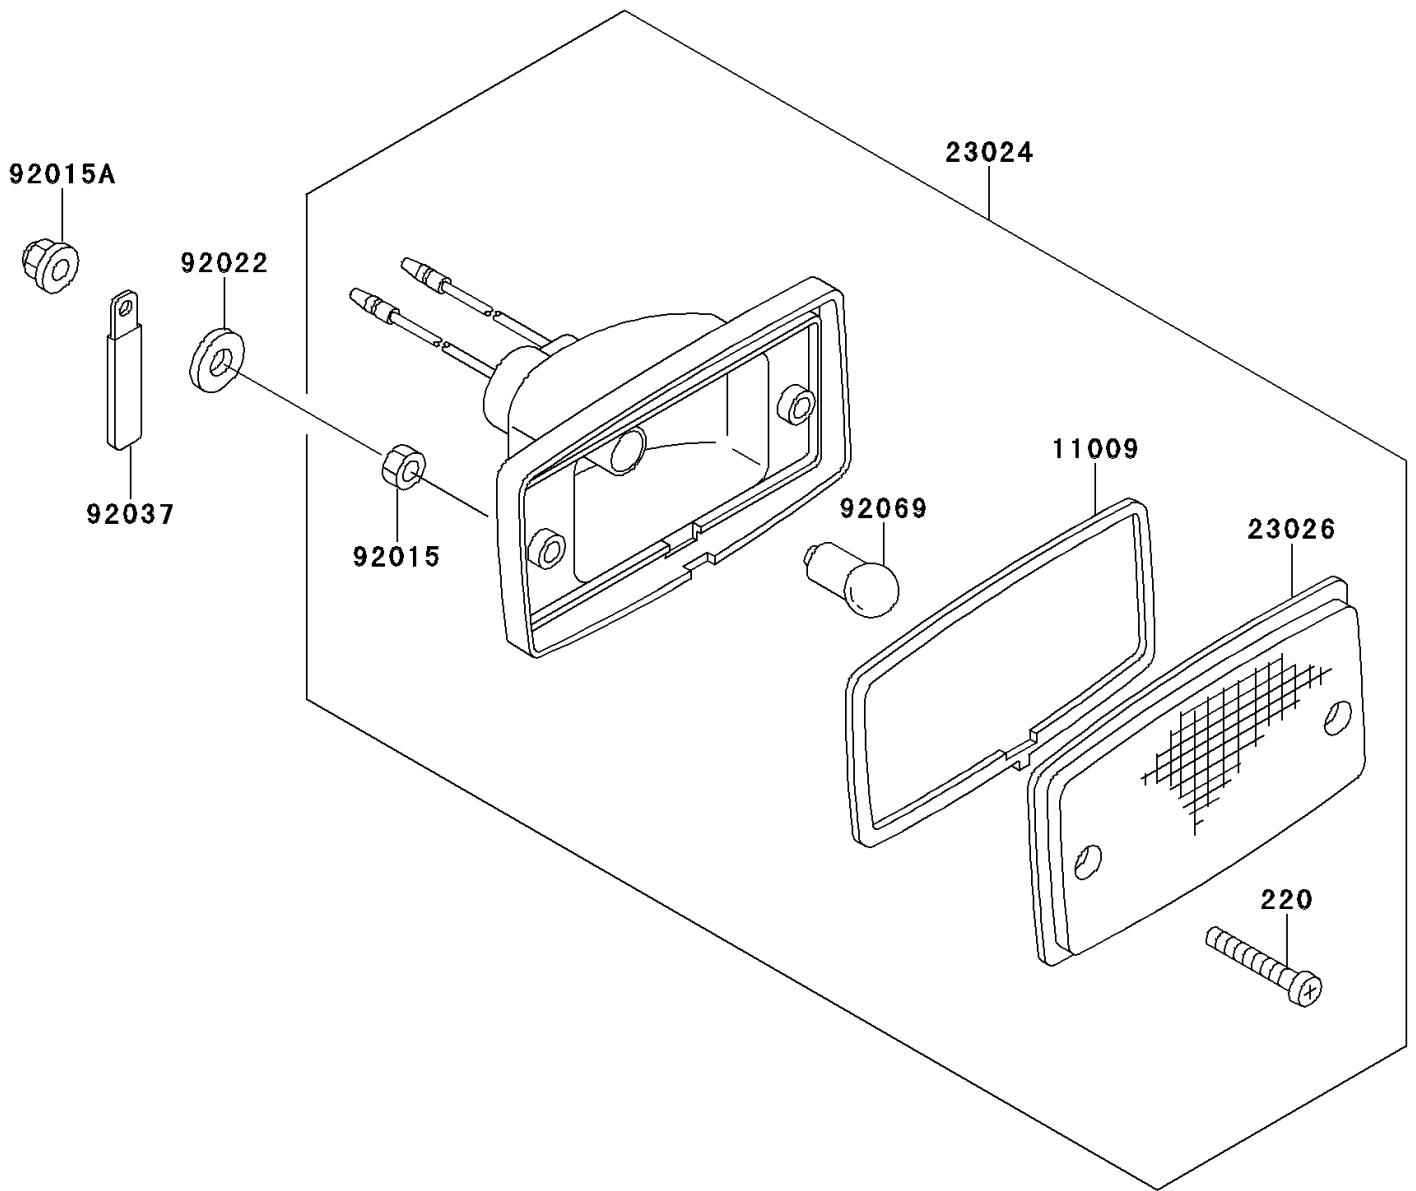

1995 Bayou 220 PARTS DIAGRAM

Taillight(s)

F2720

1995 Bayou 220 PARTS LIST

Taillight(s)

ITEM NAME	PART NUMBER	QUANTITY
SCREW-PAN-CROS,4X25 (Ref # 220)	220B0425	4
GASKET,TAIL LAMP (Ref # 11009)	11009-4004	2
LAMP-ASSY-TAIL (Ref # 23024)	23024-1120	2
LENS,TAIL LAMP (Ref # 23026)	23026-4003	2
NUT,4MM (Ref # 92015)	92015-1550	4
NUT (Ref # 92015A)	92015-1695	4
WASHER,4.5X14X0.6 (Ref # 92022)	92022-1681	4
CLAMP,WIRING HARNESS (Ref # 92037)	92037-1539	2
BULB,12V 8W (Ref # 92069)	92069-1012	2