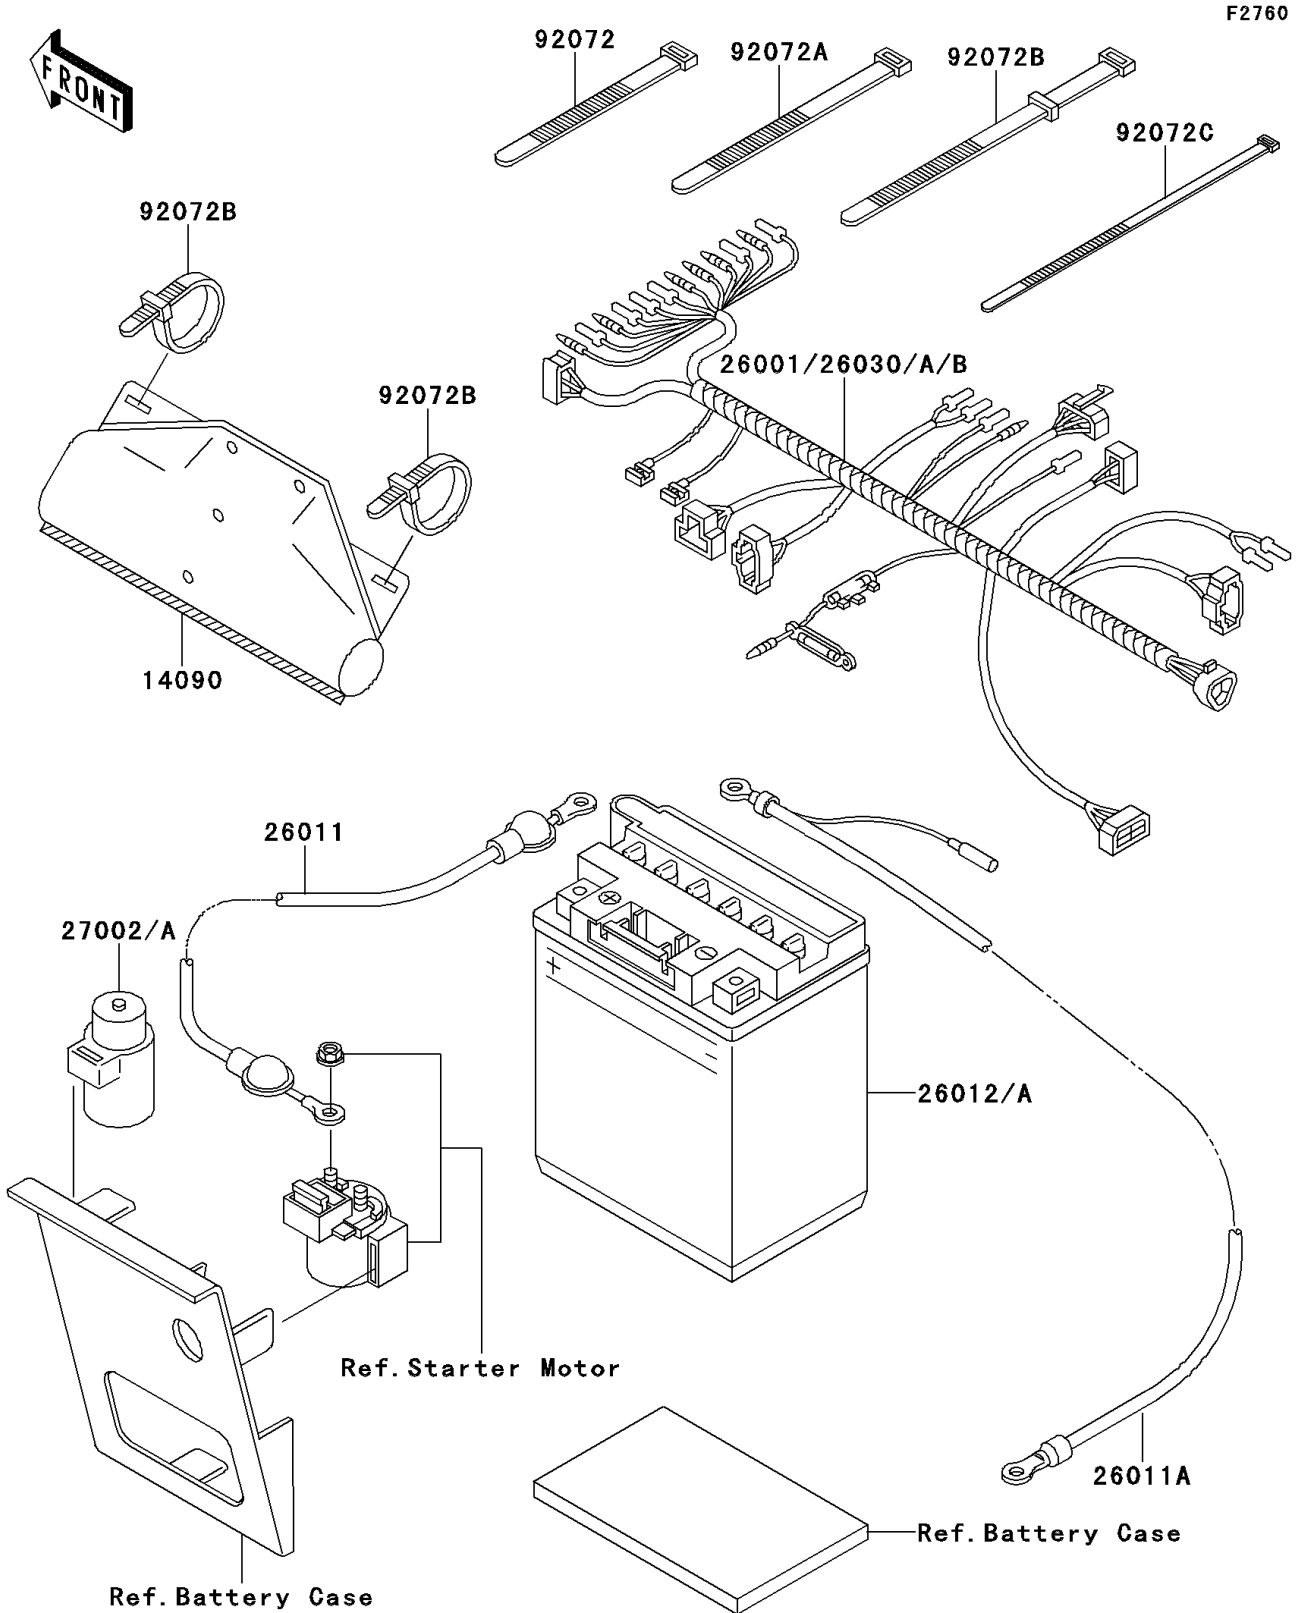

# 1992 Bayou 220 PARTS DIAGRAM

Chassis Electrical Equipment

# 1992 Bayou 220 PARTS LIST

## Chassis Electrical Equipment

ITEM NAME	PART NUMBER	QUANTITY
COVER,COUPLER (Ref # 14090)	14090-1611	1
WIRE-LEAD,BATTERY(+) (Ref # 26011)	26011-1398	1
WIRE-LEAD,BATTERY(-) (Ref # 26011A)	26011-1558	1
RELAY-ASSY (Ref # 27002)	27002-1051	1
BAND,L=149 (Ref # 92072A)	92072-031	2
BAND,L=186 (Ref # 92072B)	92072-056	3
BAND,L=188 (Ref # 92072C)	92072-1239	8
HARNESS,MAIN (Ref # 26001)	26001-1858	1
BATTERY,12V 11AH,YB10A-A2 (Ref # 26012)	26012-1229	1
BATTERY,YB14A-A2,12V 14AH (Ref # 26012A)	26012-1271	1
HARNESS,MAIN (Ref # 26030)	26030-1061	1
BAND,L=123 (Ref # 92072)	92072-030	2
BAND,L=123 (Ref # 92072)	92072-030	4