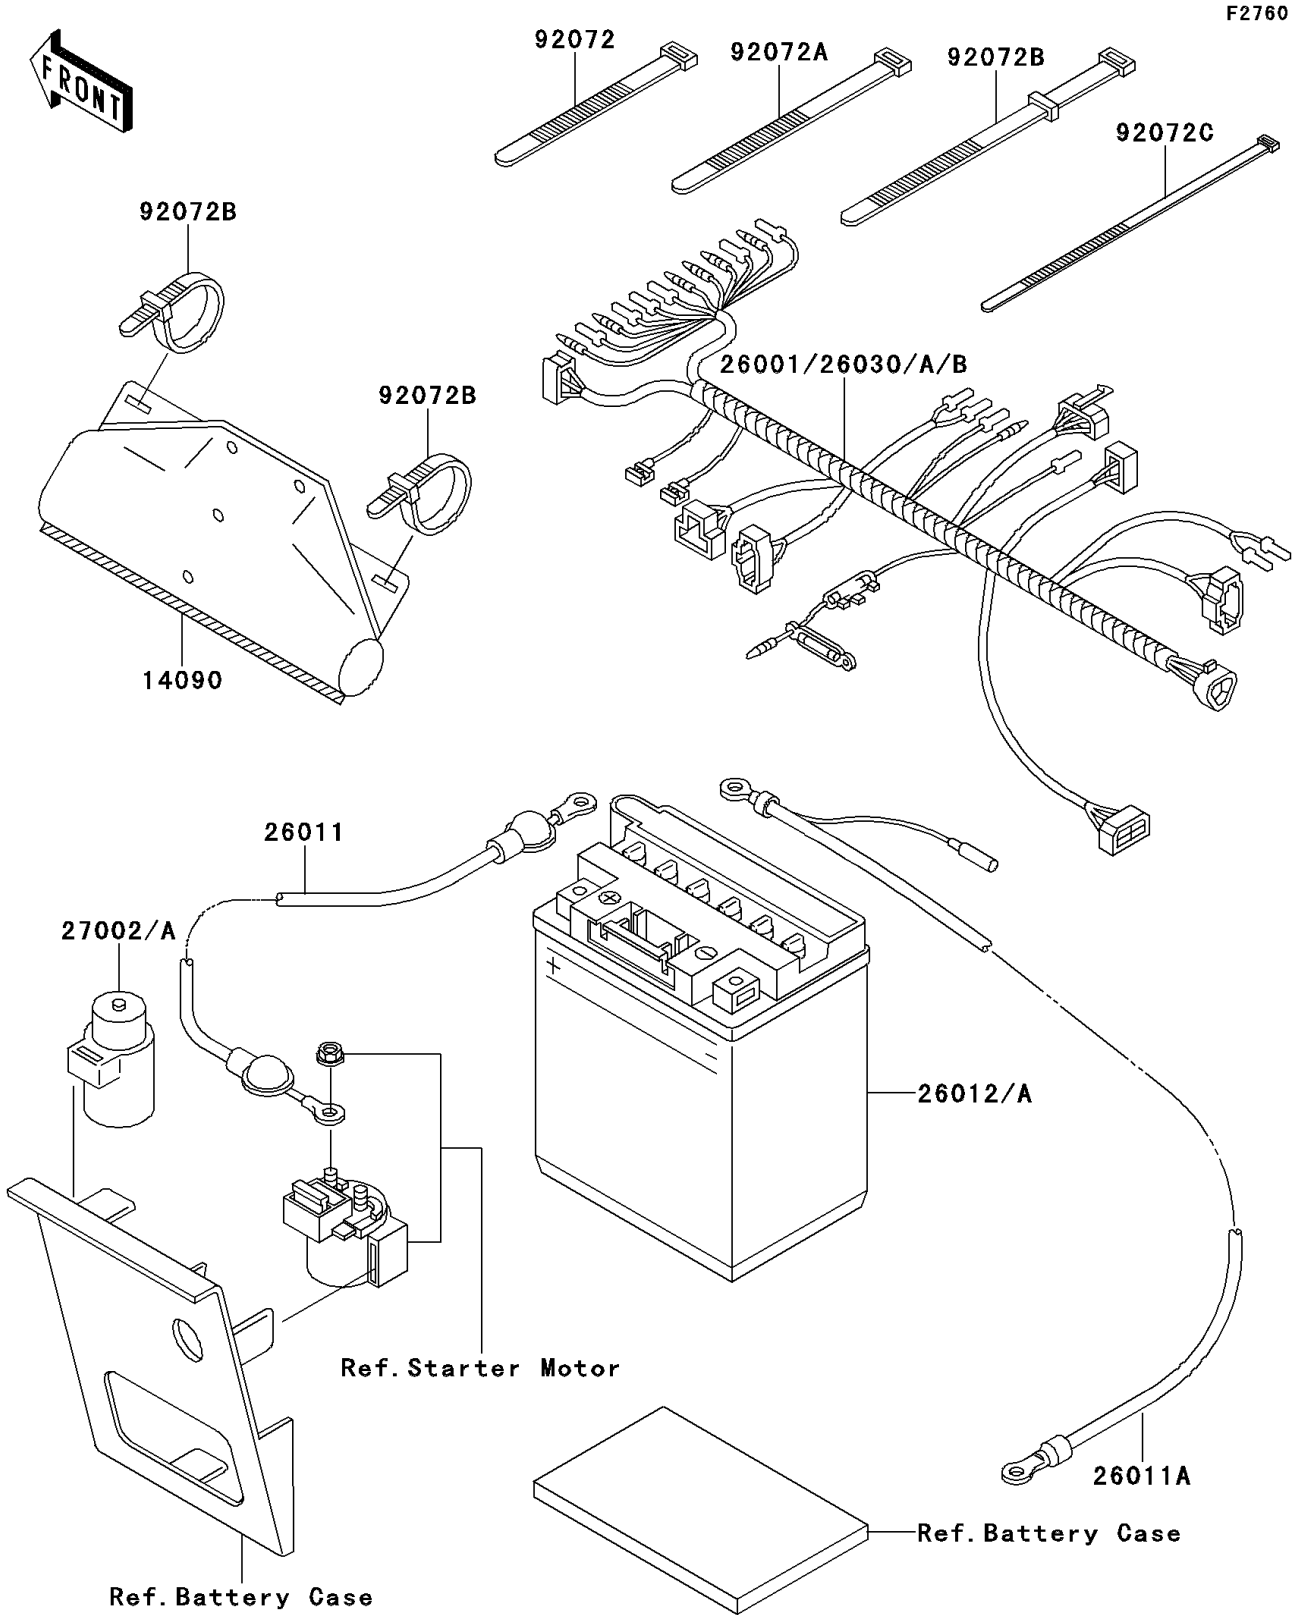

# 1993 Bayou 220 PARTS DIAGRAM

Chassis Electrical Equipment

# 1993 Bayou 220 PARTS LIST

## Chassis Electrical Equipment

ITEM NAME	PART NUMBER	QUANTITY
COVER,COUPLER (Ref # 14090)	14090-1611	1
WIRE-LEAD,BATTERY(+) (Ref # 26011)	26011-1398	1
WIRE-LEAD,BATTERY(-) (Ref # 26011A)	26011-1558	1
RELAY-ASSY (Ref # 27002)	27002-1051	1
BAND,L=149 (Ref # 92072A)	92072-031	2
BAND,L=186 (Ref # 92072B)	92072-056	3
BAND,L=188 (Ref # 92072C)	92072-1239	8
HARNESS,MAIN (Ref # 26001)	26001-1858	1
BATTERY,12V 11AH,YB10A-A2 (Ref # 26012)	26012-1229	1
BATTERY,YB14A-A2,12V 14AH (Ref # 26012A)	26012-1271	1
HARNESS,MAIN (Ref # 26030)	26030-1061	1
BAND,L=123 (Ref # 92072)	92072-030	2
BAND,L=123 (Ref # 92072)	92072-030	4