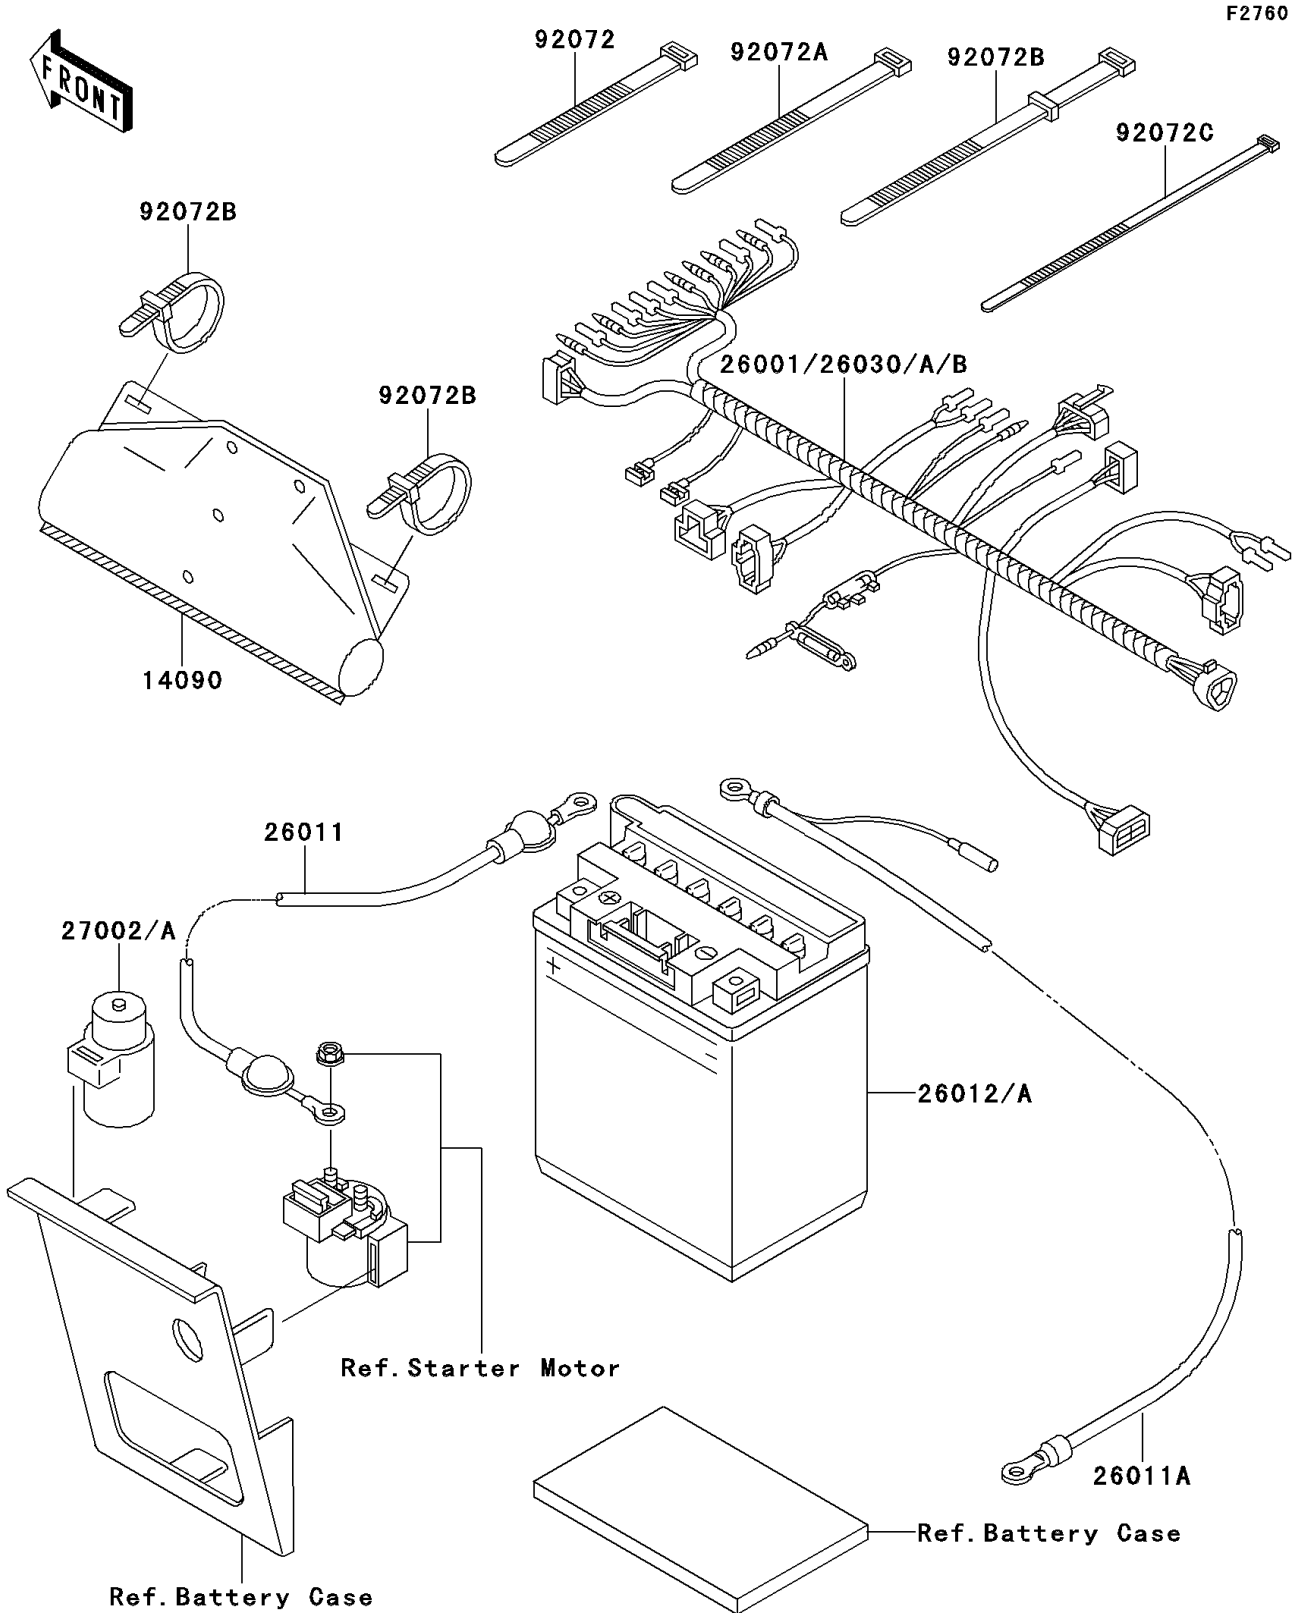

1994 Bayou 220 PARTS DIAGRAM

Chassis Electrical Equipment

1994 Bayou 220 PARTS LIST

Chassis Electrical Equipment

ITEM NAME	PART NUMBER	QUANTITY
COVER,COUPLER (Ref # 14090)	14090-1611	1
WIRE-LEAD,BATTERY(+) (Ref # 26011)	26011-1398	1
WIRE-LEAD,BATTERY(-) (Ref # 26011A)	26011-1558	1
RELAY-ASSY (Ref # 27002)	27002-1051	1
BAND,L=149 (Ref # 92072A)	92072-031	2
BAND,L=186 (Ref # 92072B)	92072-056	3
BAND,L=188 (Ref # 92072C)	92072-1239	8
HARNESS,MAIN (Ref # 26001)	26001-1858	1
BATTERY,12V 11AH,YB10A-A2 (Ref # 26012)	26012-1229	1
BATTERY,YB14A-A2,12V 14AH (Ref # 26012A)	26012-1271	1
HARNESS,MAIN (Ref # 26030)	26030-1061	1
BAND,L=123 (Ref # 92072)	92072-030	2
BAND,L=123 (Ref # 92072)	92072-030	4