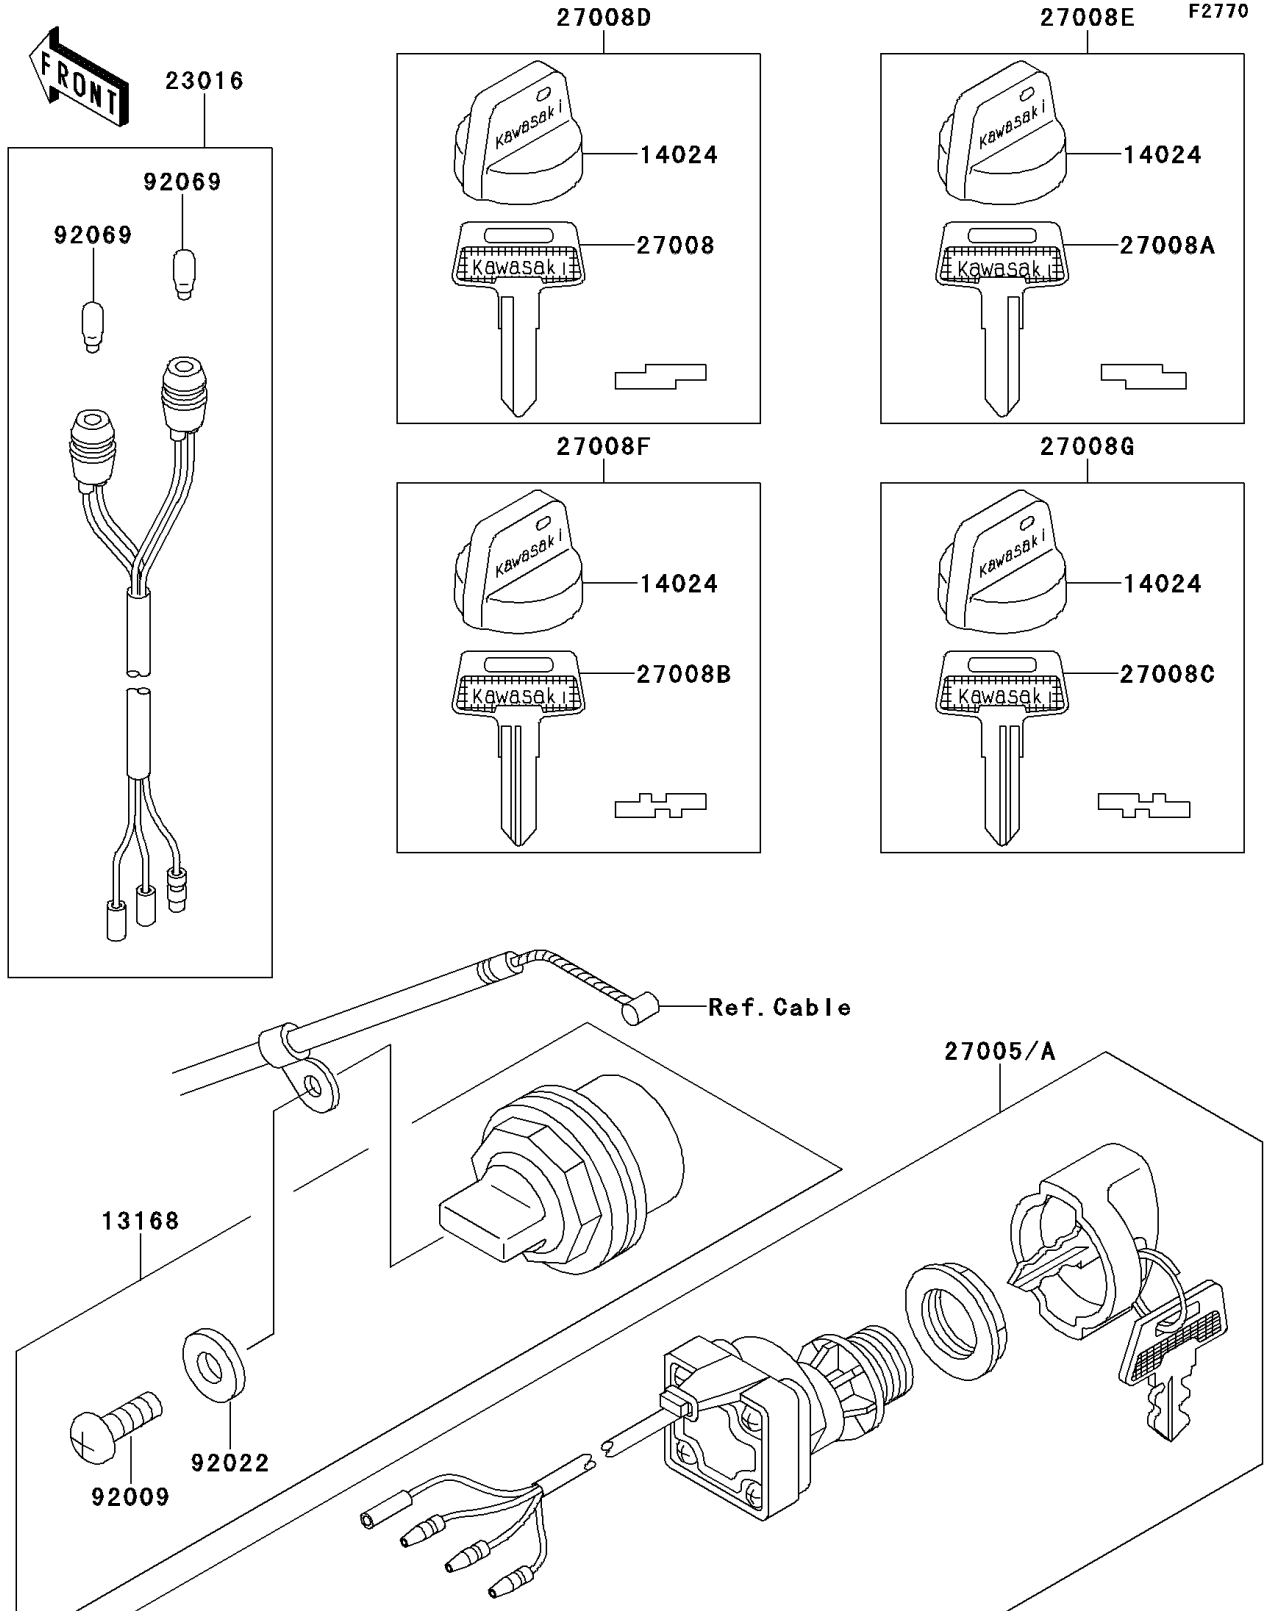

1994 Bayou 220 PARTS DIAGRAM

Ignition Switch

1994 Bayou 220 PARTS LIST

Ignition Switch

ITEM NAME	PART NUMBER	QUANTITY
LEVER,REVERSE LOCK (Ref # 13168)	13168-1352	1
COVER,KEY (Ref # 14024)	14024-1551	4
LAMP-ASSY,NEUTRAL&REVERSE (Ref # 23016)	23016-1083	1
SWITCH-ASSY-IGNITION (Ref # 27005)	27005-1131	1
KEY-LOCK,BLANK (Ref # 27008)	27008-1041	1
KEY-LOCK,BLANK (Ref # 27008A)	27008-1042	1
KEY-LOCK,BLANK (Ref # 27008B)	27008-1043	1
KEY-LOCK,BLANK (Ref # 27008C)	27008-1044	1
KEY-LOCK,BLANK (Ref # 27008D)	27008-1132	1
KEY-LOCK,BLANK (Ref # 27008E)	27008-1133	1
KEY-LOCK,BLANK (Ref # 27008F)	27008-1134	1
KEY-LOCK,BLANK (Ref # 27008G)	27008-1135	1
SCREW,TAPPING,4X12 (Ref # 92009)	92009-1533	1
WASHER,PLAIN,4MM (Ref # 92022)	92022-1947	1
BULB,12V3W T-7 (Ref # 92069)	92069-1020	2