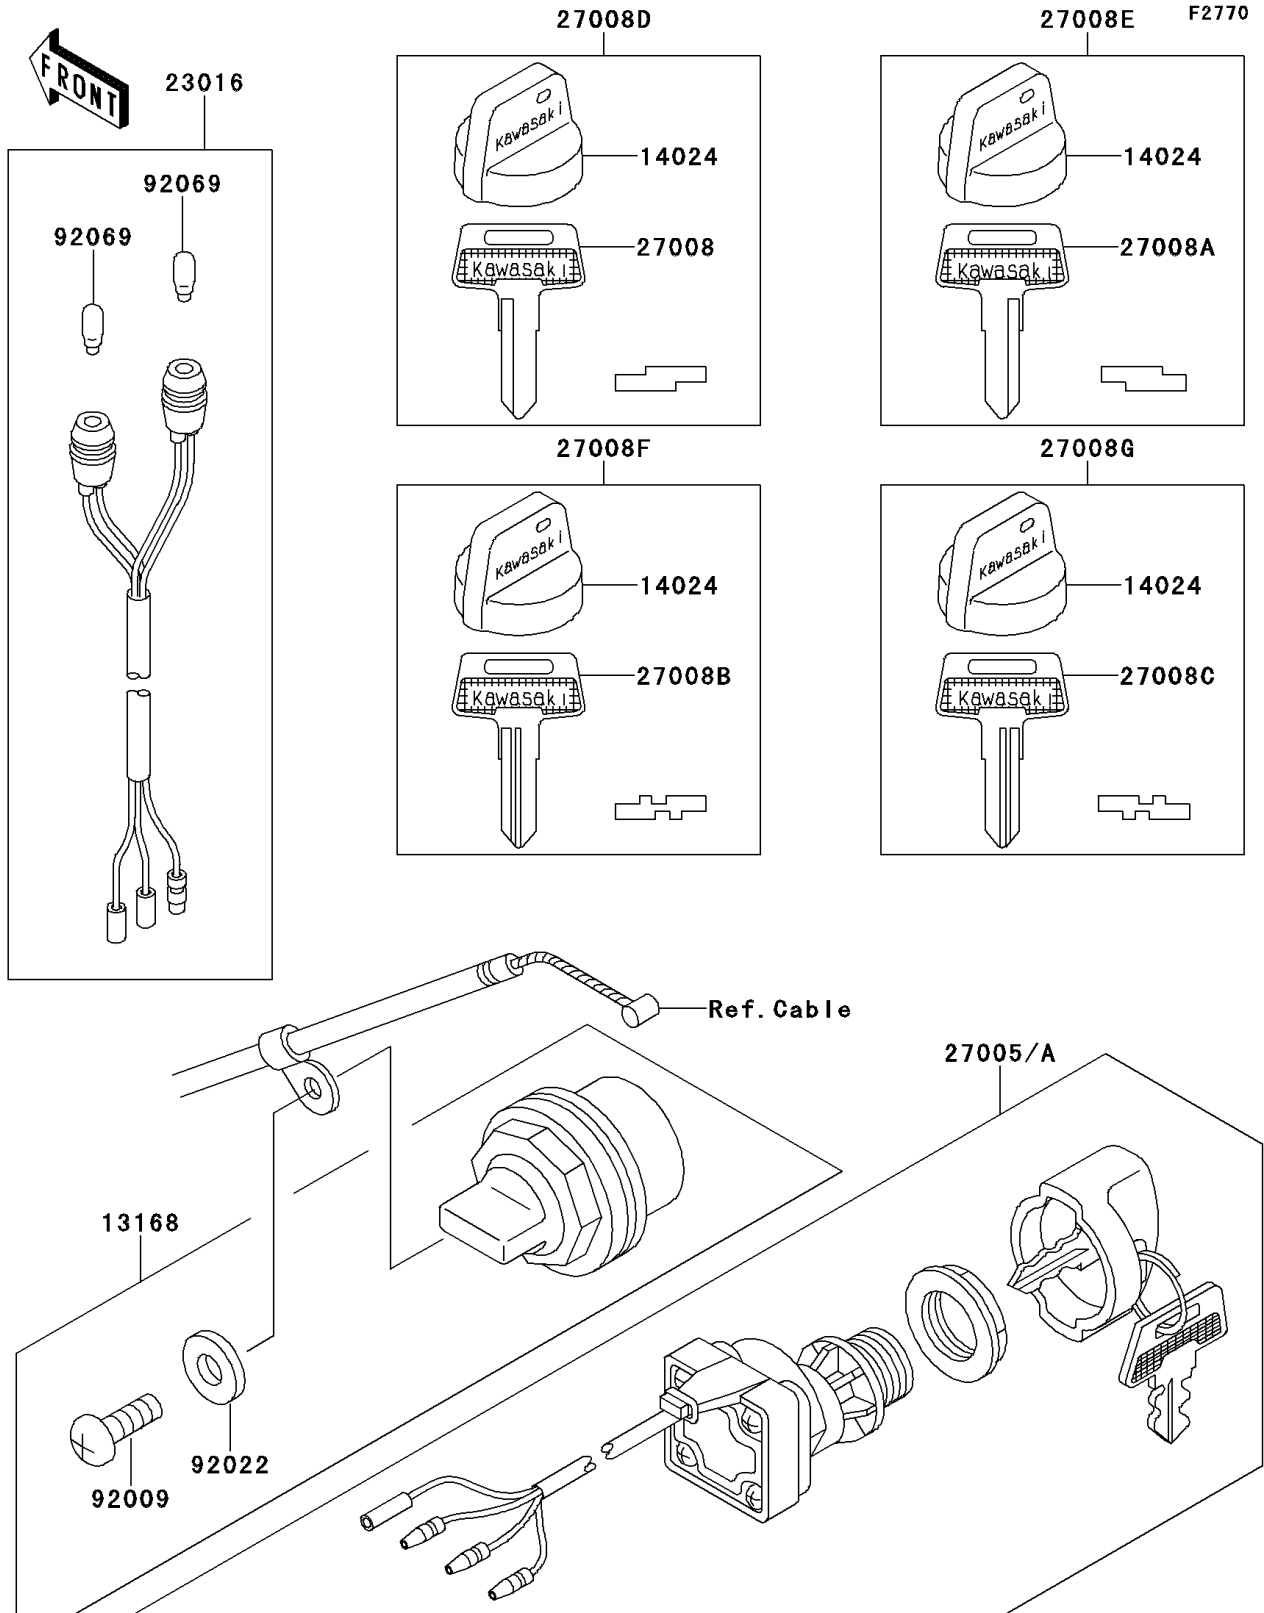

1995 Bayou 220 PARTS DIAGRAM

Ignition Switch

1995 Bayou 220 PARTS LIST

Ignition Switch

ITEM NAME	PART NUMBER	QUANTITY
LEVER,REVERSE LOCK (Ref # 13168)	13168-1352	1
COVER,KEY (Ref # 14024)	14024-1551	4
LAMP-ASSY,NEUTRAL&REVERSE (Ref # 23016)	23016-1083	1
SWITCH-ASSY-IGNITION (Ref # 27005)	27005-1131	1
KEY-LOCK,BLANK (Ref # 27008)	27008-1041	1
KEY-LOCK,BLANK (Ref # 27008A)	27008-1042	1
KEY-LOCK,BLANK (Ref # 27008B)	27008-1043	1
KEY-LOCK,BLANK (Ref # 27008C)	27008-1044	1
KEY-LOCK,BLANK (Ref # 27008D)	27008-1132	1
KEY-LOCK,BLANK (Ref # 27008E)	27008-1133	1
KEY-LOCK,BLANK (Ref # 27008F)	27008-1134	1
KEY-LOCK,BLANK (Ref # 27008G)	27008-1135	1
SCREW,TAPPING,4X12 (Ref # 92009)	92009-1533	1
WASHER,PLAIN,4MM (Ref # 92022)	92022-1947	1
BULB,12V3W T-7 (Ref # 92069)	92069-1020	2