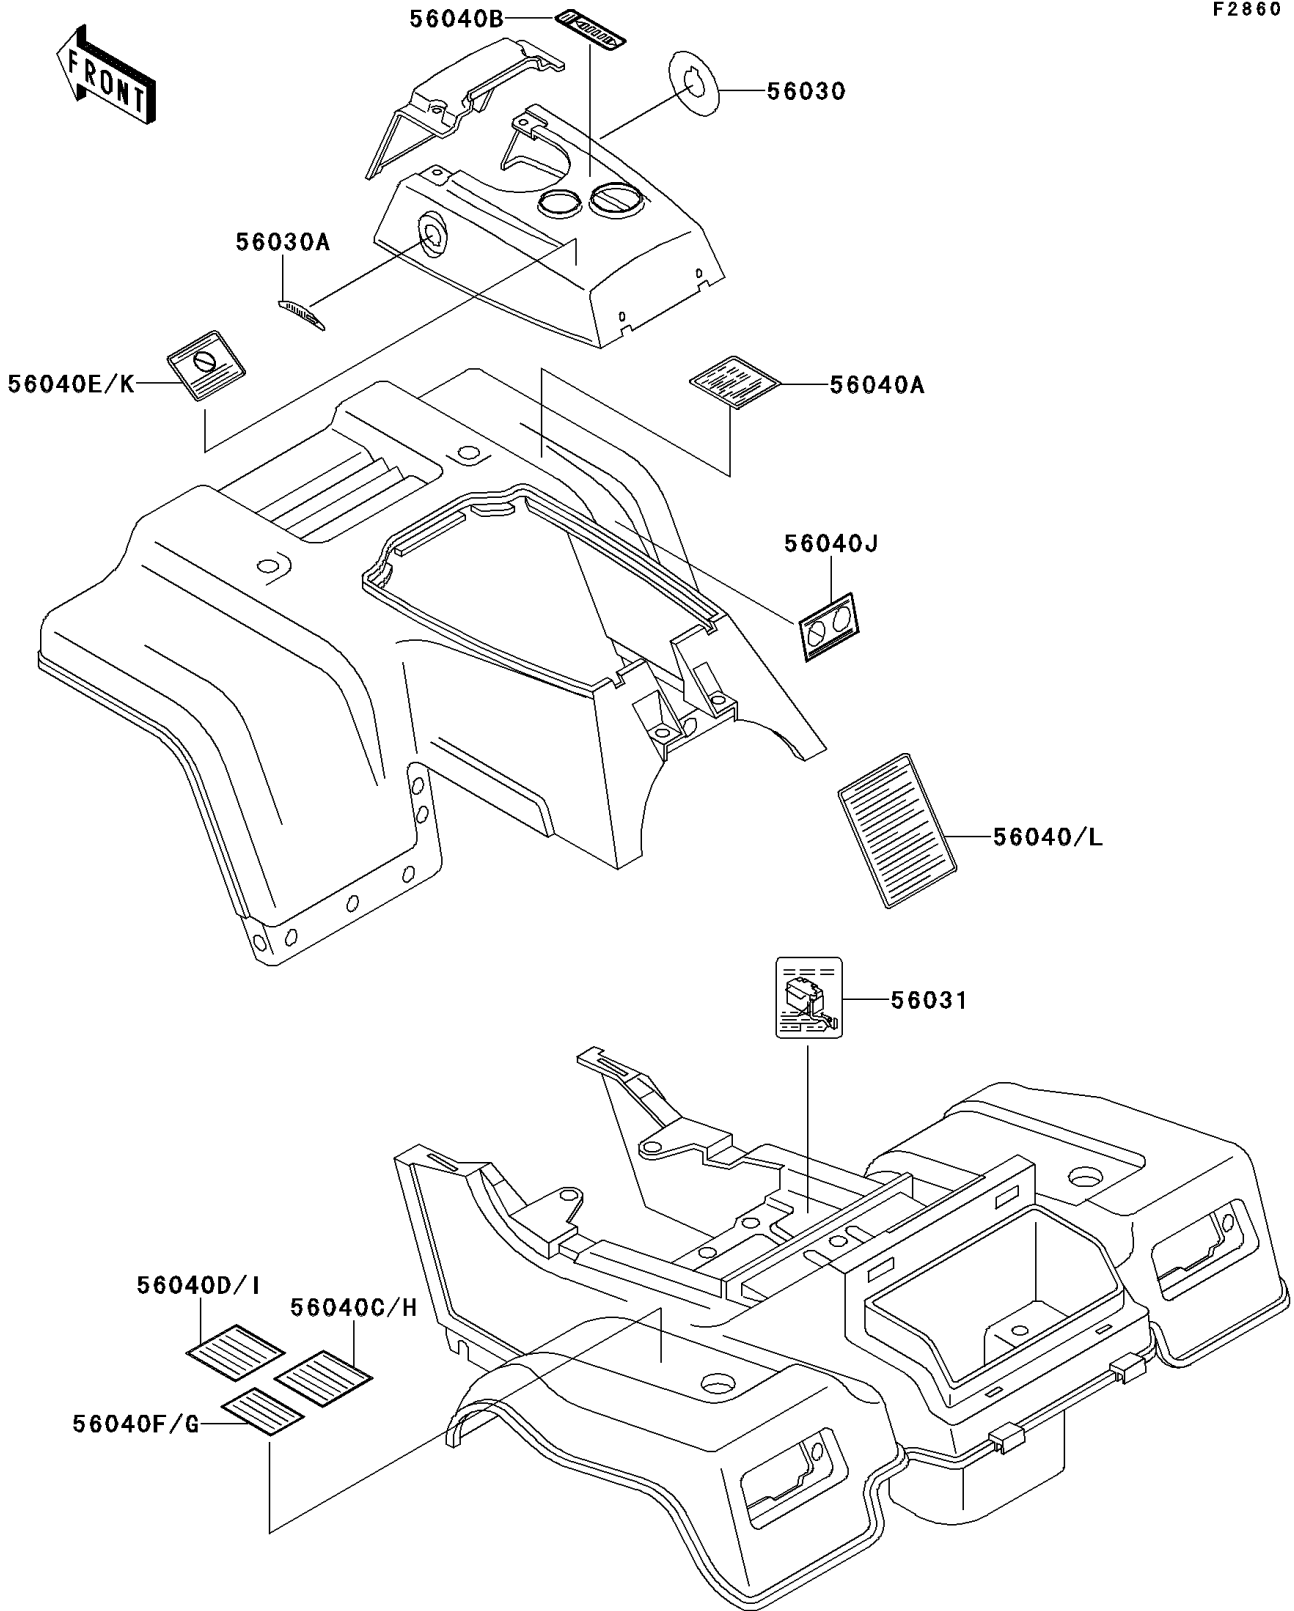

1996 Bayou 220 PARTS DIAGRAM

Labels

F2860

1996 Bayou 220 PARTS LIST

Labels

ITEM NAME	PART NUMBER	QUANTITY
LABEL,IGNITION SWITCH (Ref # 56030)	56030-1086	1
LABEL,REVERSE (Ref # 56030A)	56030-1102	1
LABEL-MANUAL,BATTERY VENT (Ref # 56031)	56031-1533	1
LABEL-WARNING,SERIOUS INJURY (Ref # 56040)	56040-1256	1
LABEL-WARNING,TRANSPORT (Ref # 56040A)	56040-1261	1
LABEL-WARNING,SHIFT PATTERN (Ref # 56040B)	56040-1262	1
LABEL-WARNING,TIRE PRESSURE (Ref # 56040C)	56040-1272	1
LABEL-WARNING,LOAD (Ref # 56040D)	56040-1273	1
LABEL-WARNING,UNDER 16 (Ref # 56040E)	56040-1276	1
LABEL-WARNING,NO PASSENGER (Ref # 56040F)	56040-1277	1
LABEL-WARNING,NO PASSENGER (Ref # 56040G)	56040-1280	1
LABEL-WARNING,TIRE PRESSURE (Ref # 56040H)	56040-1281	1
LABEL-WARNING,LOAD CAPACITY (Ref # 56040I)	56040-1282	1
LABEL-WARNING,TRANSPORT (Ref # 56040J)	56040-1283	1
LABEL-WARNING,AGE (Ref # 56040K)	56040-1325	1
LABEL-WARNING,GENERAL (Ref # 56040L)	56040-1326	1