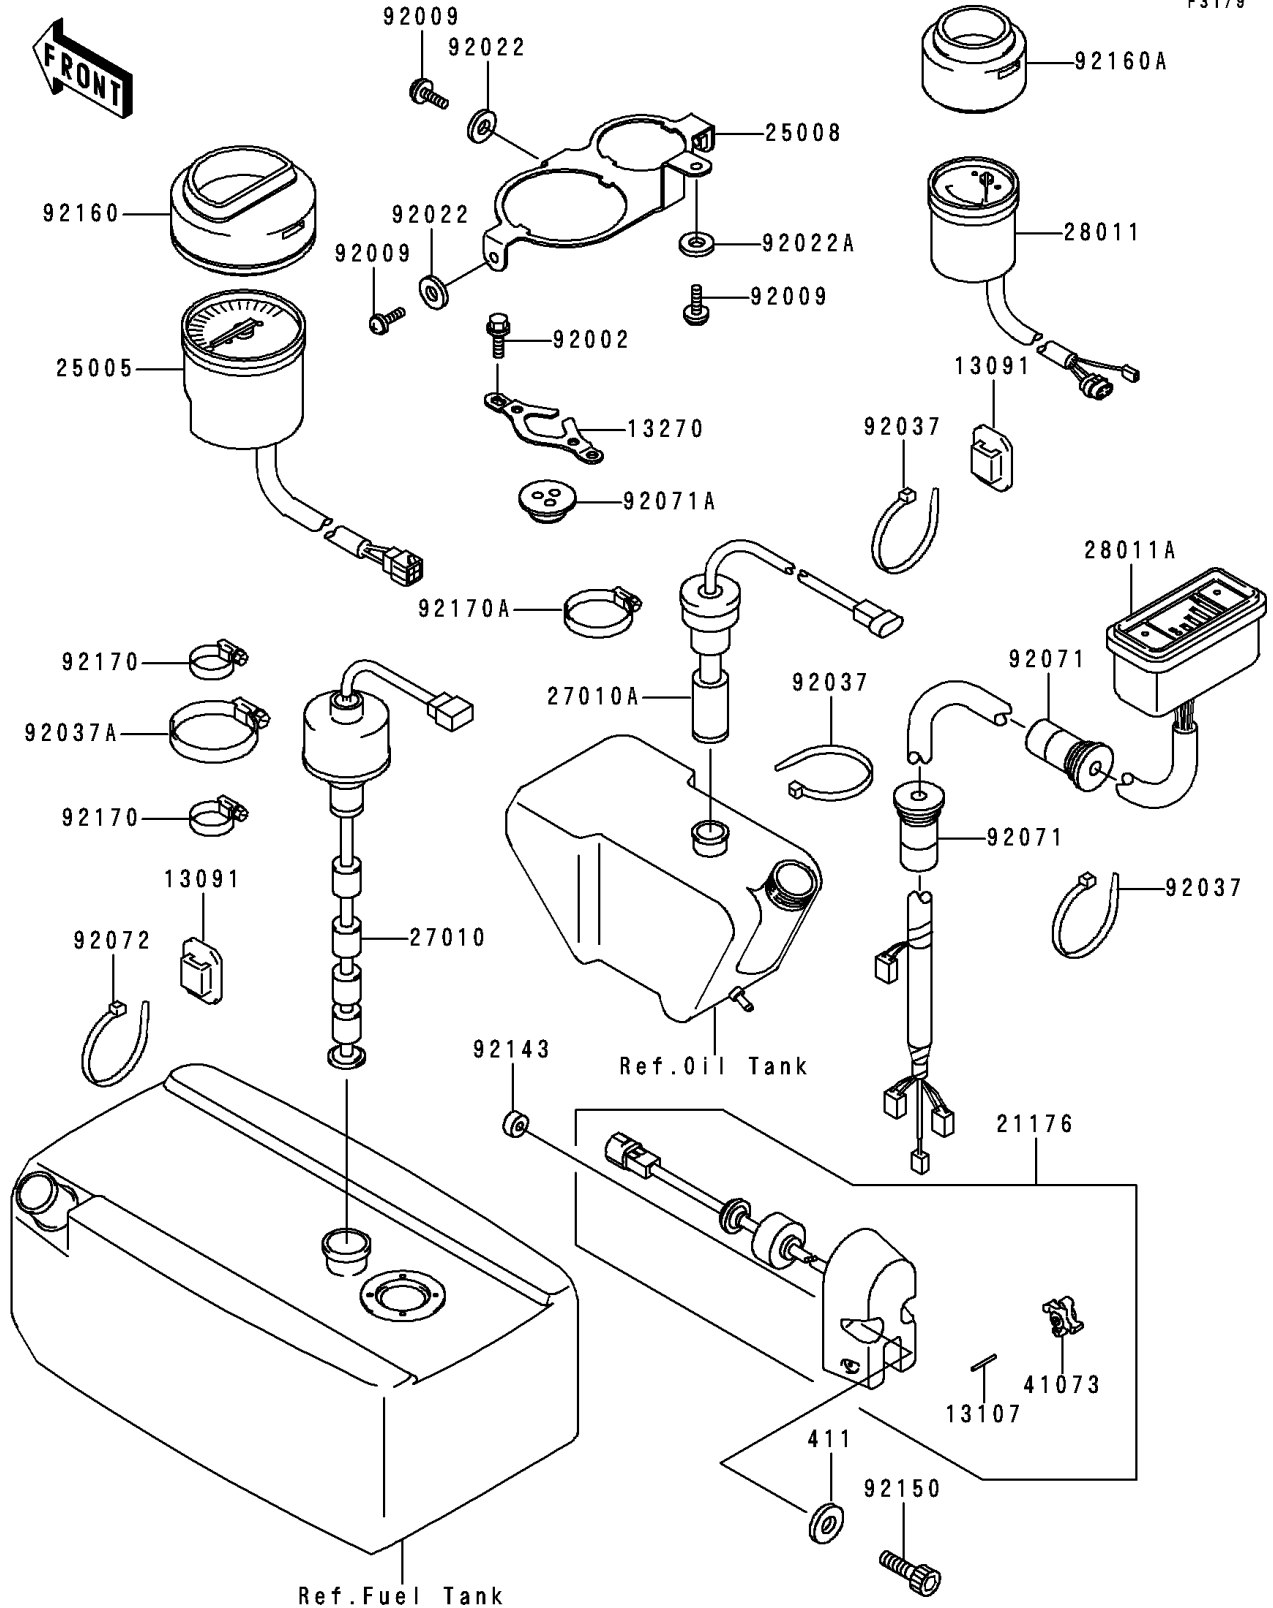

1997 900 STX PARTS DIAGRAM

Meters

F3179

1997 900 STX PARTS LIST

Meters

| ITEM NAME | PART NUMBER | QUANTITY |
|--|-------------|----------|
| WASHER-PLAIN,6MM (Ref # 411) | 411S0600 | 2 |
| HOLDER,BAND (Ref # 13091) | 13091-3764 | 5 |
| SHAFT (Ref # 13107) | 13107-3754 | 1 |
| PLATE,GROMMET (Ref # 13270) | 13270-3737 | 1 |
| SENSOR,SPEEDOMETER (Ref # 21176) | 21176-3724 | 1 |
| SPEEDOMETER (Ref # 25005) | 25005-3702 | 1 |
| BRACKET-METER,TACHO&TRIM (Ref # 25008) | 25008-3710 | 1 |
| SWITCH,FUEL LEVEL (Ref # 27010) | 27010-3727 | 1 |
| SWITCH,OIL LEVEL (Ref # 27010A) | 27010-3748 | 1 |
| METER,TRIM (Ref # 28011) | 28011-3717 | 1 |
| METER,FUEL (Ref # 28011A) | 28011-3721 | 1 |
| WHEEL-ASSY,PADDLE (Ref # 41073) | 41073-3701 | 1 |
| BOLT,6X20 (Ref # 92002) | 92002-3755 | 2 |
| SCREW,6X18 (Ref # 92009) | 92009-3805 | 4 |
| WASHER,6.5X16X1 (Ref # 92022) | 92022-1143 | 3 |
| WASHER,6.5X20X1.5 (Ref # 92022A) | 92022-3710 | 1 |
| CLAMP (Ref # 92037) | 92037-1173 | 3 |
| CLAMP (Ref # 92037A) | 92037-3009 | 1 |
| GROMMET (Ref # 92071) | 92071-3795 | 2 |
| GROMMET (Ref # 92071A) | 92071-3797 | 1 |
| BAND (Ref # 92072) | 92072-3778 | 4 |
| COLLAR,6.2X16X7.5 (Ref # 92143) | 92143-3769 | 2 |
| BOLT,SOCKET,6X25 (Ref # 92150) | 92150-3823 | 2 |
| DAMPER,TACHOMETER (Ref # 92160) | 92160-3829 | 1 |
| DAMPER,TRIM METER (Ref # 92160A) | 92160-3830 | 1 |
| CLAMP (Ref # 92170) | 92170-3718 | 2 |
| CLAMP (Ref # 92170A) | 92170-3734 | 1 |