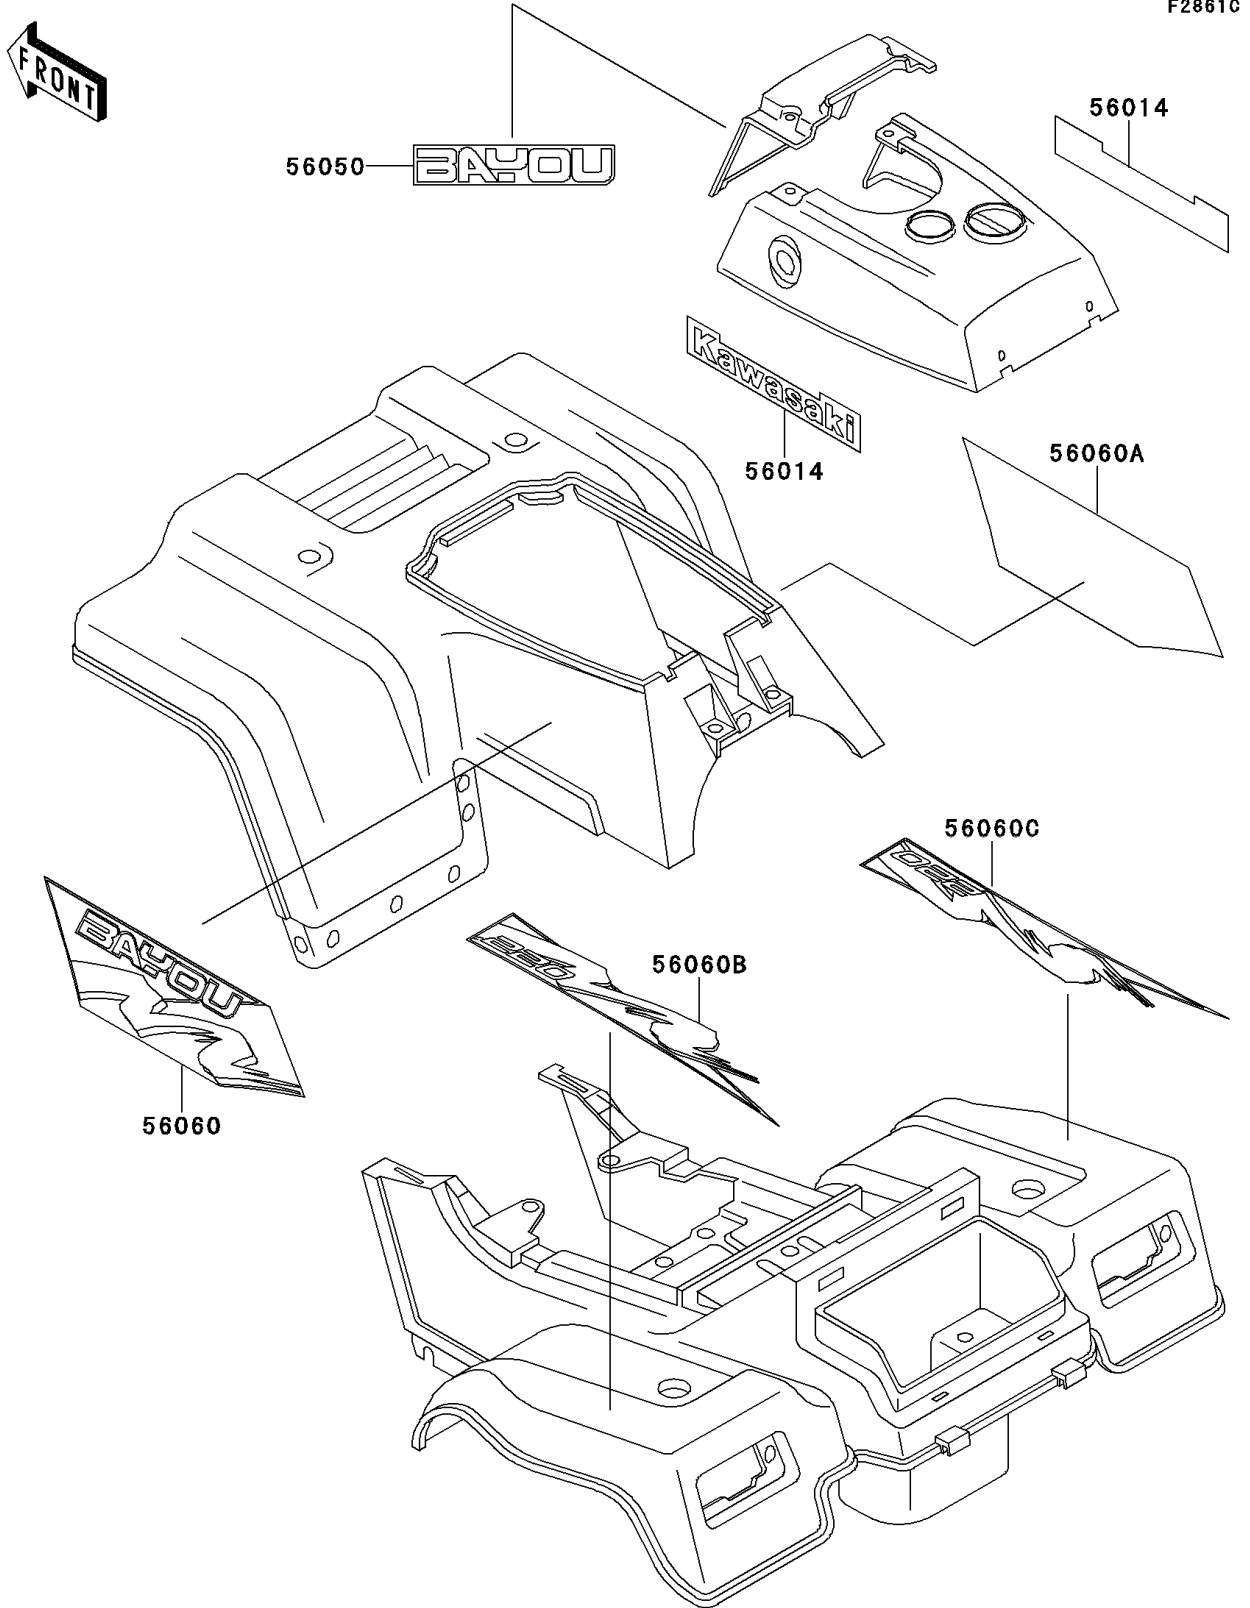

1994 Bayou 220 PARTS DIAGRAM

Decals(Blue)(KLF220-A7)

1994 Bayou 220 PARTS LIST

Decals(Blue)(KLF220-A7)

ITEM NAME	PART NUMBER	QUANTITY
EMBLEM,KAWASAKI,FOR BLACK (Ref # 56014)	56014-1266	2
MARK,BAYOU (Ref # 56050)	56050-1861	1
PATTERN,FR FENDER,LH (Ref # 56060)	56060-1677	1
PATTERN,FR FENDER,RH (Ref # 56060A)	56060-1678	1
PATTERN,RR FENDER,LH (Ref # 56060B)	56060-1679	1
PATTERN,RR FENDER,RH (Ref # 56060C)	56060-1680	1