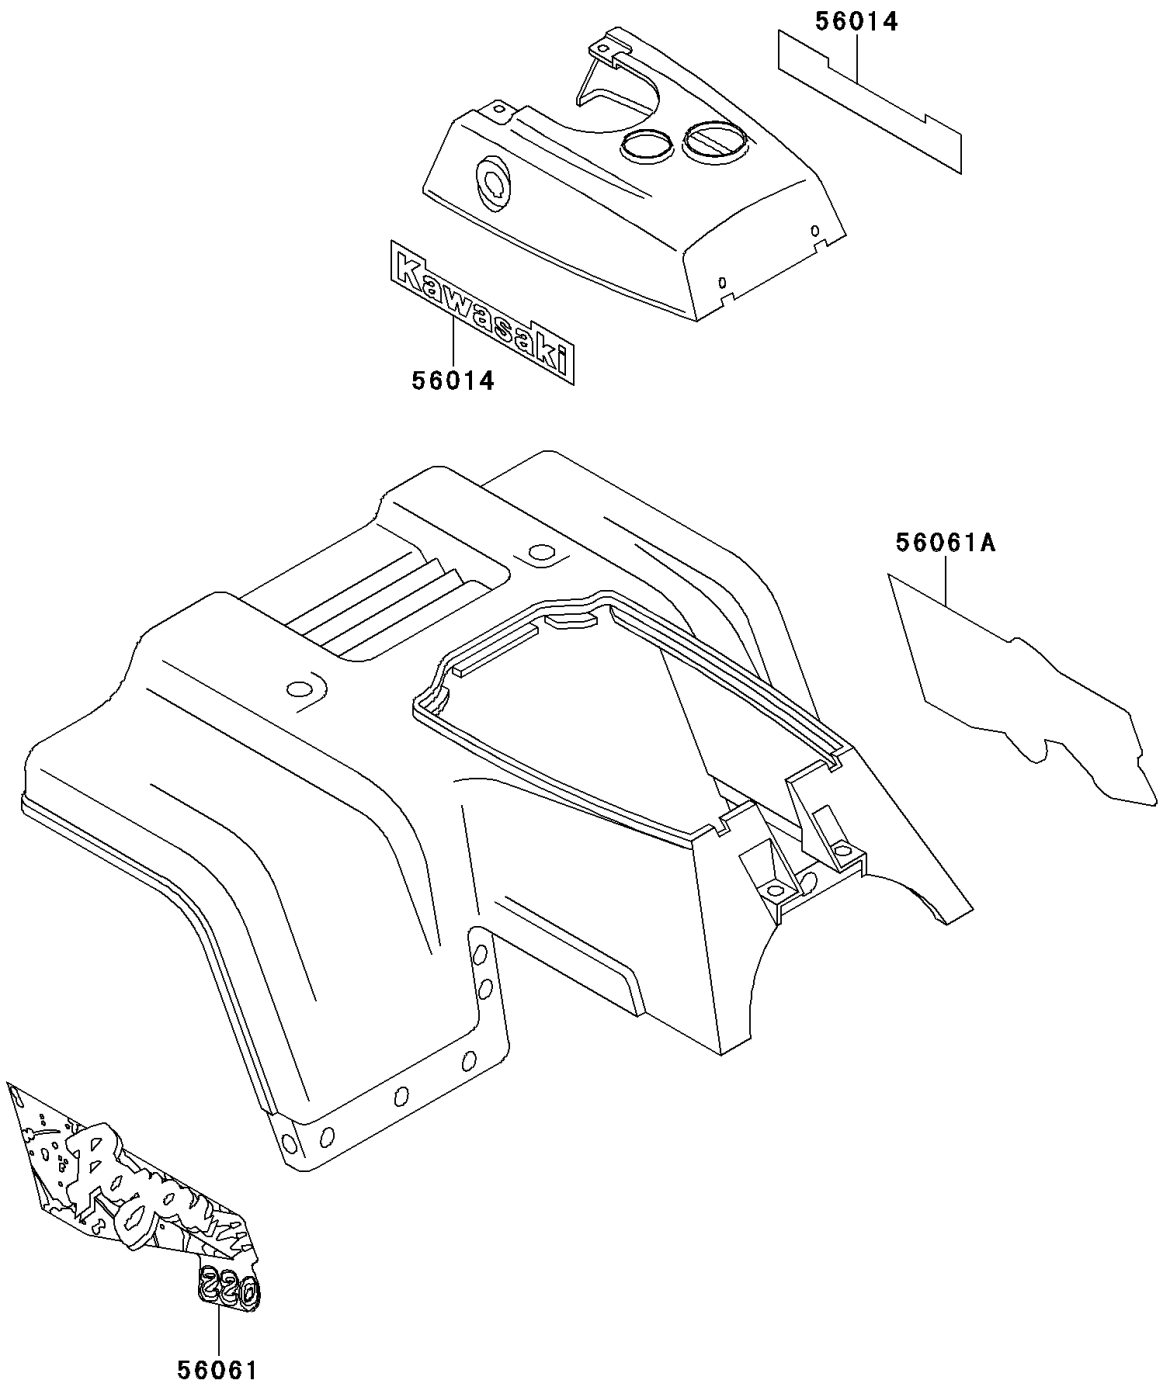

# 1995 Bayou 220 PARTS DIAGRAM

Decals(Green)(KLF220-A8)

F2861E

# 1995 Bayou 220 PARTS LIST

Decals(Green)(KLF220-A8)

ITEM NAME	PART NUMBER	QUANTITY
EMBLEM,KAWASAKI,FOR BLACK (Ref # 56014)	56014-1266	2
PATTERN,FR FENDER,LH (Ref # 56061)	56061-1076	1
PATTERN,FR FENDER,RH (Ref # 56061A)	56061-1077	1