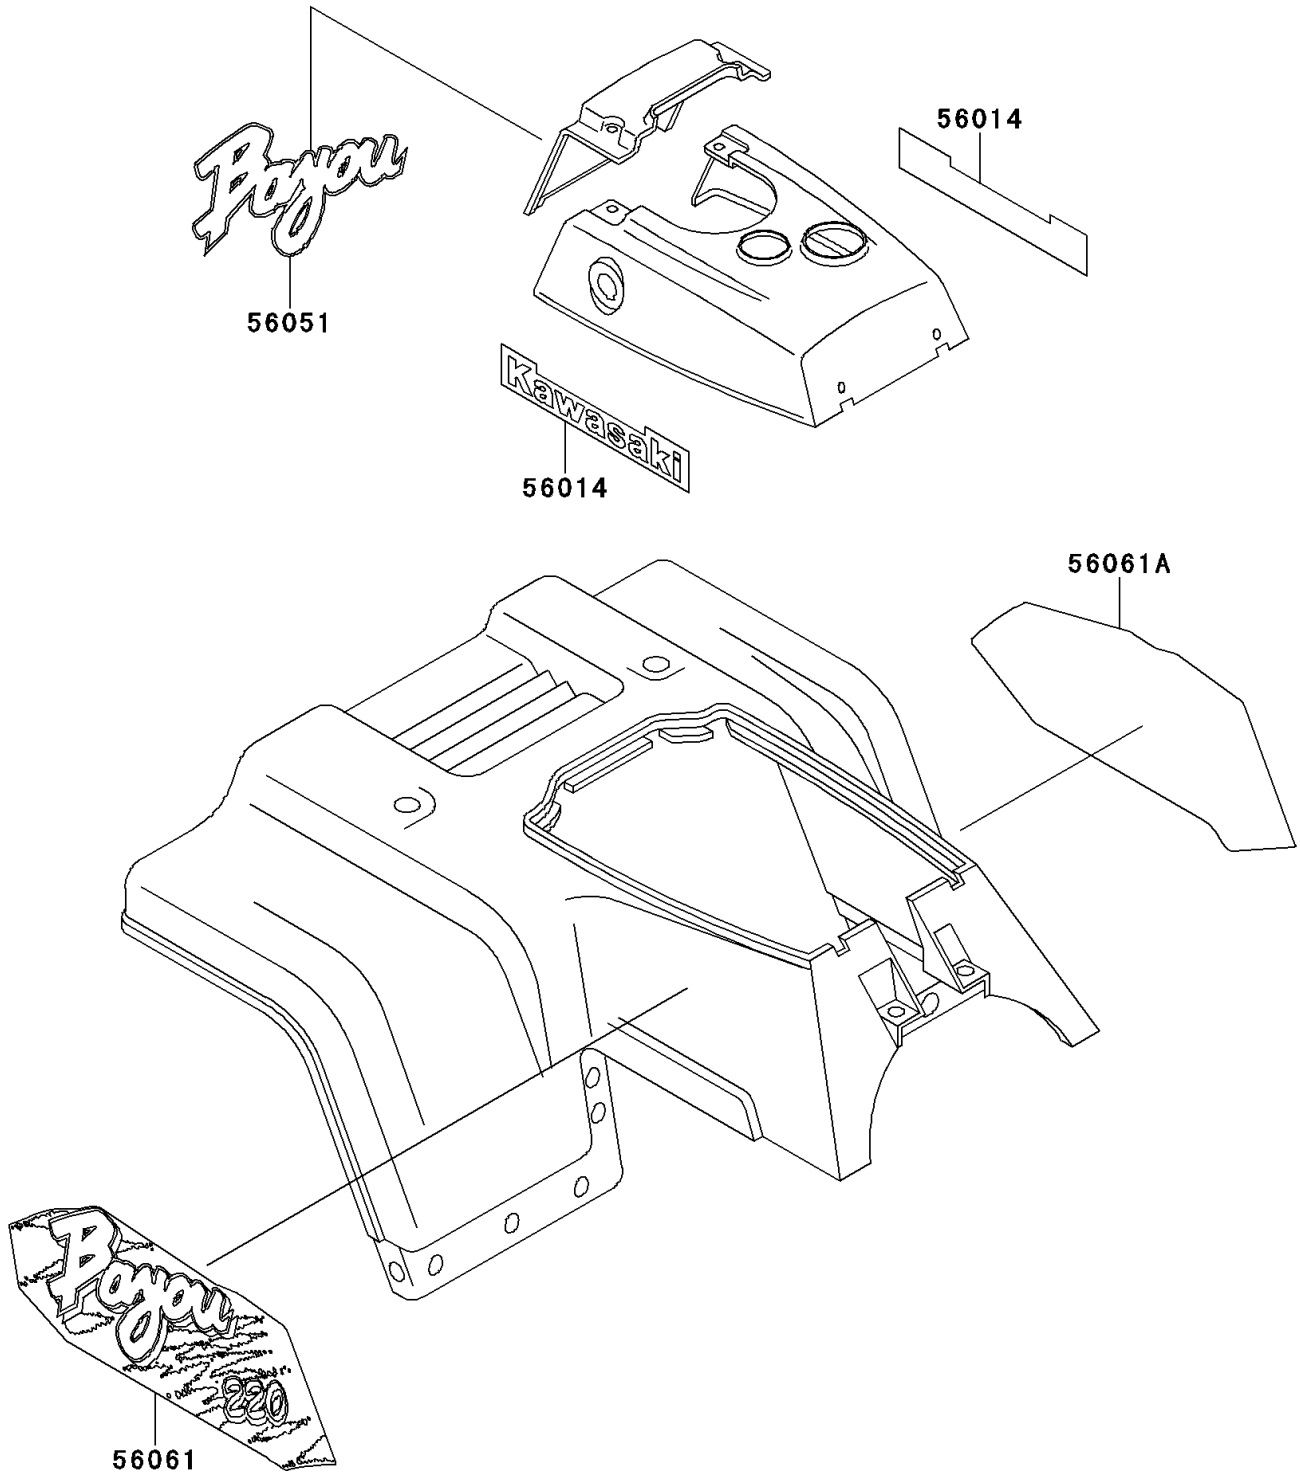

1996 Bayou 220 PARTS DIAGRAM

Decals(Red)(KLF220-A9)

F2861H

1996 Bayou 220 PARTS LIST

Decals(Red)(KLF220-A9)

ITEM NAME	PART NUMBER	QUANTITY
EMBLEM,KAWASAKI,FOR BLACK (Ref # 56014)	56014-1266	2
MARK,BAYOU (Ref # 56051)	56051-1172	1
PATTERN,FR FENDER,LH (Ref # 56061)	56061-1457	1
PATTERN,FR FENDER,RH (Ref # 56061A)	56061-1458	1