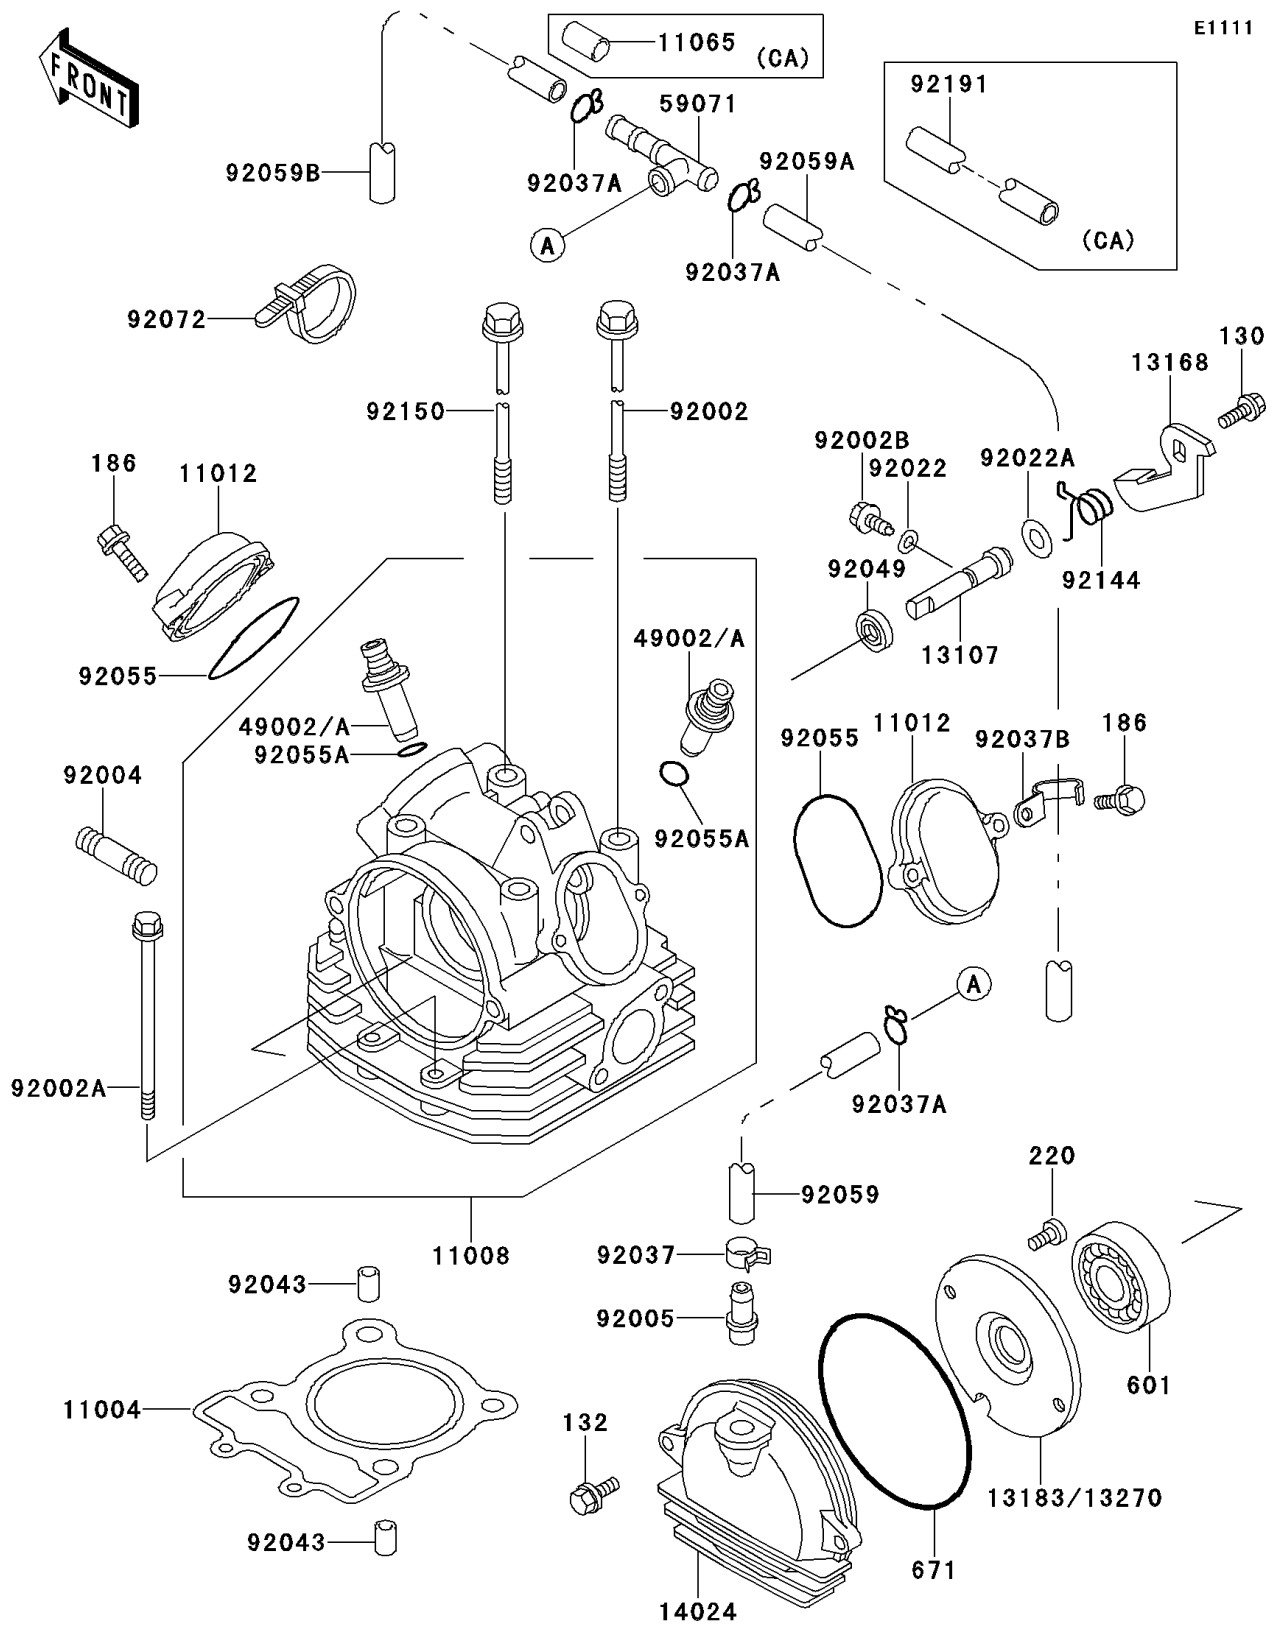

1997 Bayou 220 PARTS DIAGRAM

Cylinder Head

1997 Bayou 220 PARTS LIST

Cylinder Head

ITEM NAME	PART NUMBER	QUANTITY
GASKET-HEAD (Ref # 11004)	11004-1167	1
HEAD-COMP-CYLINDER (Ref # 11008)	11008-1197	1
CAP,ROCKER ARM (Ref # 11012)	11012-1486	2
SHAFT,DECOMPRESSOR (Ref # 13107)	13107-1209	1
LEVER,DECOMPRESSOR (Ref # 13168)	13168-1353	1
PLATE,CAM CHAIN (Ref # 13183)	13183-1139	1
COVER,CAMSHAFT (Ref # 14024)	14024-1485	1
GUIDE-VALVE (Ref # 49002A)	49002-1079	2
JOINT (Ref # 59071)	59071-1124	1
BOLT,10X228 (Ref # 92002)	92002-1960	3
BOLT,6X113 (Ref # 92002A)	92002-1961	2
BOLT,DECOMPRESSOR (Ref # 92002B)	92002-1962	1
STUD,6X30 (Ref # 92004)	92004-1128	2
FITTING,BREATHER PIPE (Ref # 92005)	92005-1161	1
WASHER,6.1X12X1 (Ref # 92022)	92022-077	1
WASHER,10.2X20X0.5 (Ref # 92022A)	92022-1649	1
CLAMP (Ref # 92037)	92037-1181	1
CLAMP,FUEL TUBE (Ref # 92037A)	92037-1271	3
CLAMP (Ref # 92037B)	92037-1939	1
PIN,10.1X12X14 (Ref # 92043)	92043-4009	2
SEAL-OIL (Ref # 92049)	92049-1542	1
RING-O,53.5X2.6 (Ref # 92055)	92055-112	2
RING-O,10.3X1.2 (Ref # 92055A)	92055-1177	2
TUBE,9X12X148 (Ref # 92059)	92059-1848	1
TUBE,9X12X600 (Ref # 92059A)	92059-1849	1
TUBE (Ref # 92059B)	92059-1900	1
BOLT-FLANGED (Ref # 130)	130Y0610	1
BOLT-FLANGED-SMALL (Ref # 132)	132Y0616	2
BOLT-UPSET-WP (Ref # 186)	186G0625	4

1997 Bayou 220 PARTS LIST

Cylinder Head

ITEM NAME	PART NUMBER	QUANTITY
SCREW-PAN-CROS,6X8 (Ref # 220)	220B0608	2
BEARING-BALL (Ref # 601)	601A6004ZZ	1
O RING,95MM (Ref # 671)	671B2595	1
BAND,L=149 (Ref # 92072)	92072-031	1
SPRING,DECOMPRESSOR (Ref # 92144)	92144-1154	1
BOLT (Ref # 92150)	92150-1107	1