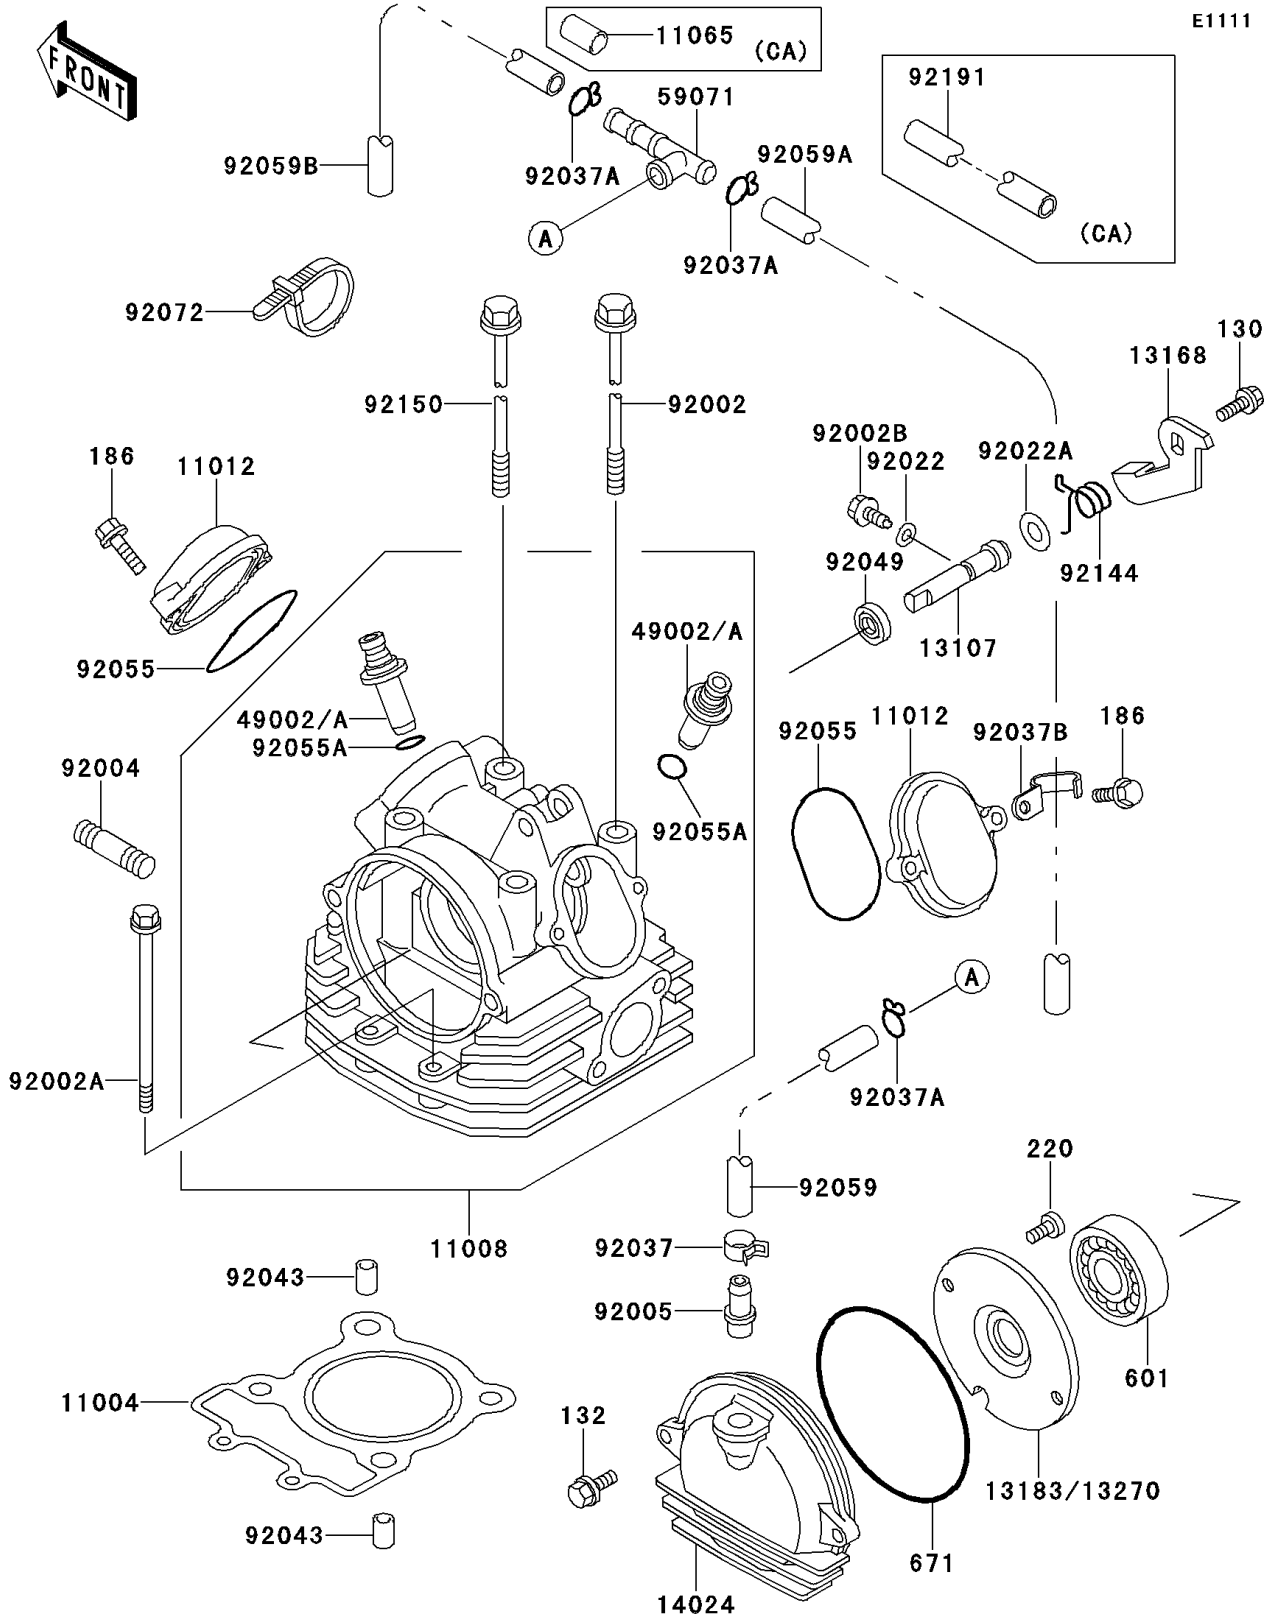

2000 Bayou 220 PARTS DIAGRAM

Cylinder Head

2000 Bayou 220 PARTS LIST

Cylinder Head

ITEM NAME	PART NUMBER	QUANTITY
GASKET-HEAD (Ref # 11004)	11004-1167	1
HEAD-COMP-CYLINDER (Ref # 11008)	11008-1197	1
CAP,ROCKER ARM (Ref # 11012)	11012-1486	2
SHAFT,DECOMPRESSOR (Ref # 13107)	13107-1209	1
LEVER,DECOMPRESSOR (Ref # 13168)	13168-1353	1
COVER,CAMSHAFT (Ref # 14024)	14024-1485	1
JOINT (Ref # 59071)	59071-1124	1
BOLT,10X228 (Ref # 92002)	92002-1960	3
BOLT,6X113 (Ref # 92002A)	92002-1961	2
BOLT,DECOMPRESSOR (Ref # 92002B)	92002-1962	1
STUD,6X30 (Ref # 92004)	92004-1128	2
FITTING,BREATHER PIPE (Ref # 92005)	92005-1161	1
WASHER,6.1X12X1 (Ref # 92022)	92022-077	1
WASHER,10.2X20X0.5 (Ref # 92022A)	92022-1649	1
CLAMP (Ref # 92037)	92037-1181	1
CLAMP,FUEL TUBE (Ref # 92037A)	92037-1271	3
CLAMP (Ref # 92037B)	92037-1939	1
PIN,10.1X12X14 (Ref # 92043)	92043-4009	2
SEAL-OIL (Ref # 92049)	92049-1542	1
RING-O,53.5X2.6 (Ref # 92055)	92055-112	2
RING-O,10.3X1.2 (Ref # 92055A)	92055-1177	2
TUBE,9X12X148 (Ref # 92059)	92059-1848	1
BOLT-FLANGED (Ref # 130)	130Y0610	1
BOLT-FLANGED-SMALL (Ref # 132)	132Y0616	2
BOLT-UPSET-WP (Ref # 186)	186G0625	4
SCREW-PAN-CROS,6X8 (Ref # 220)	220B0608	2
BEARING-BALL (Ref # 601)	601A6004ZZ	1
O RING,95MM (Ref # 671)	671B2595	1
BAND,L=149 (Ref # 92072)	92072-031	1

2000 Bayou 220 PARTS LIST

Cylinder Head

ITEM NAME	PART NUMBER	QUANTITY
SPRING,DECOMPRESSOR (Ref # 92144)	92144-1154	1
BOLT (Ref # 92150)	92150-1107	1
CAP (Ref # 11065)	11065-1075	1
PLATE,CAM CHAIN (Ref # 13183)	13183-1139	1
PLATE (Ref # 13270)	13270-1960	1
GUIDE-VALVE (Ref # 49002)	49002-1079	AR
GUIDE-VALVE (Ref # 49002A)	49002-1079	2
TUBE,9X12X600 (Ref # 92059A)	92059-1849	1
TUBE (Ref # 92059B)	92059-1900	1
TUBE (Ref # 92191)	92191-1169	1