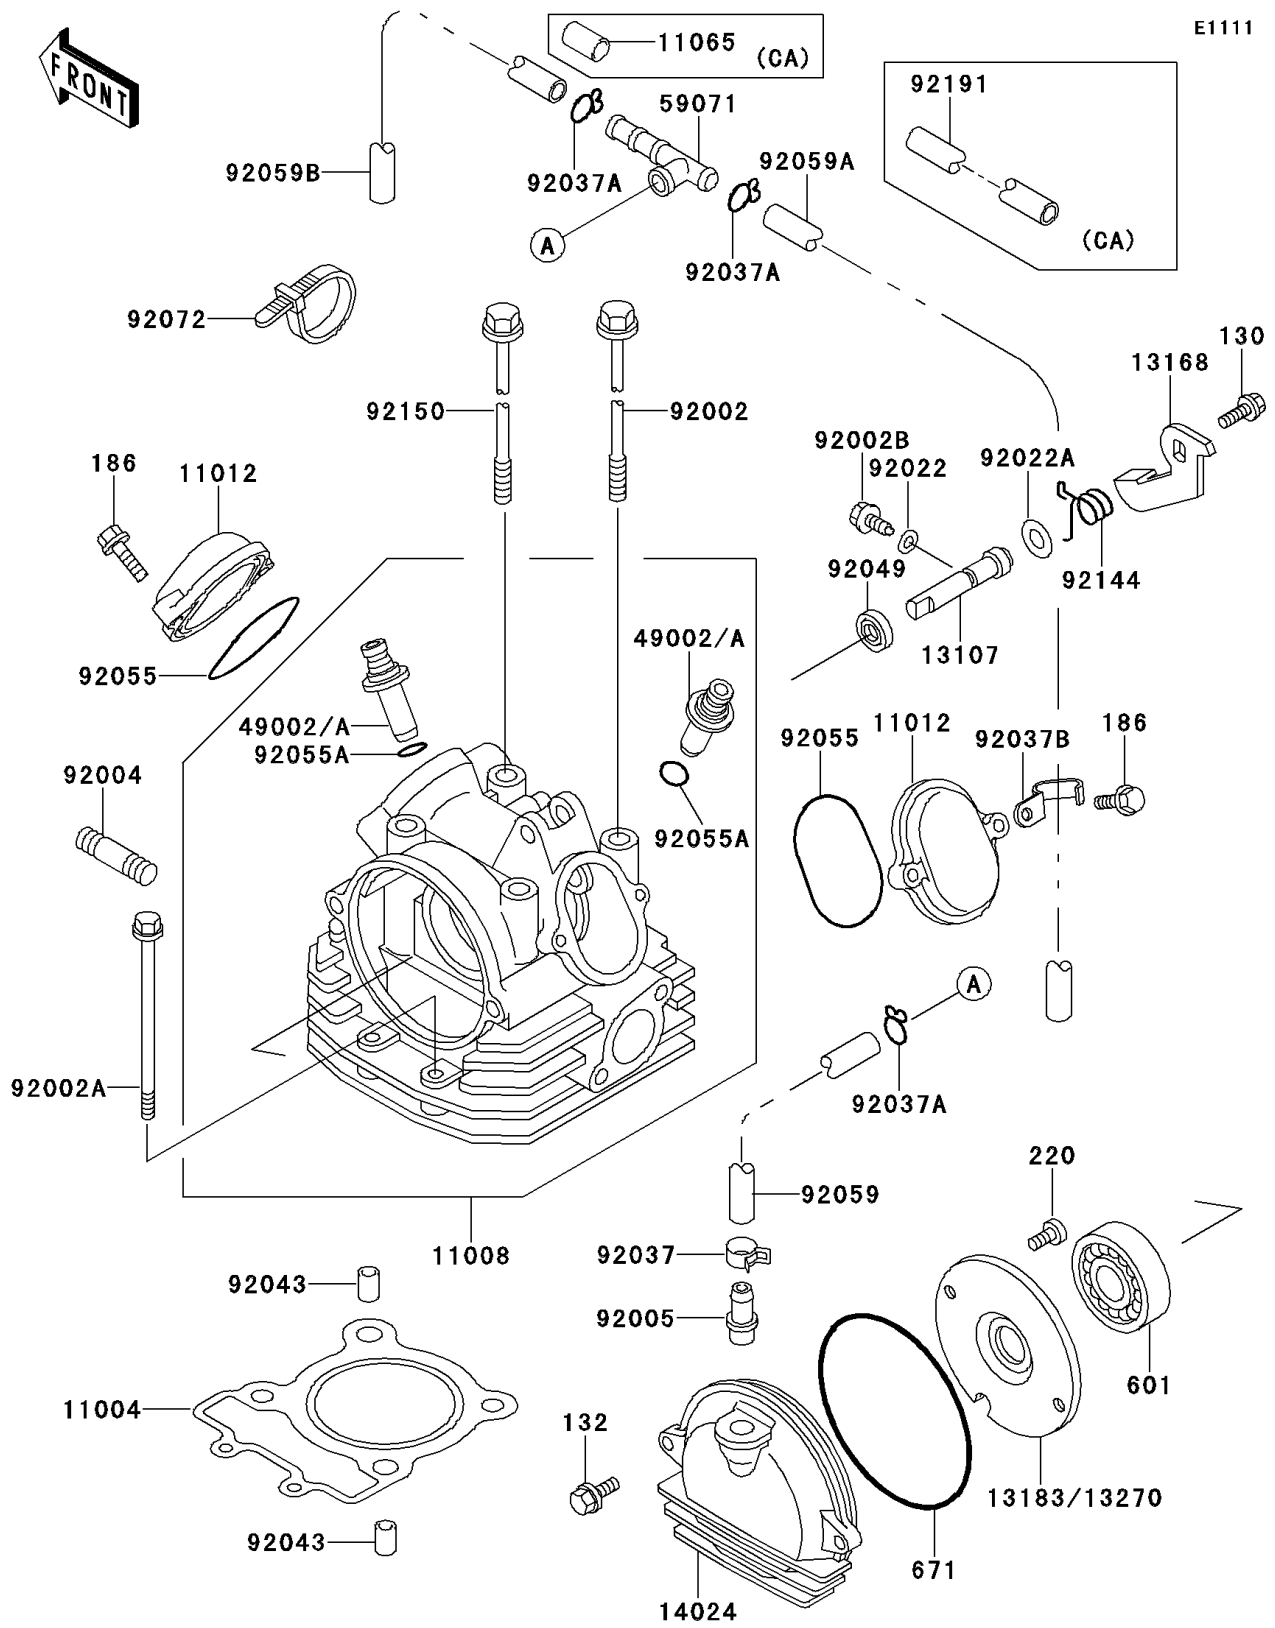

2001 Bayou 220 PARTS DIAGRAM

Cylinder Head

2001 Bayou 220 PARTS LIST

Cylinder Head

ITEM NAME	PART NUMBER	QUANTITY
GASKET-HEAD (Ref # 11004)	11004-1167	1
HEAD-COMP-CYLINDER (Ref # 11008)	11008-1197	1
CAP,ROCKER ARM (Ref # 11012)	11012-1486	2
SHAFT,DECOMPRESSOR (Ref # 13107)	13107-1209	1
LEVER,DECOMPRESSOR (Ref # 13168)	13168-1353	1
COVER,CAMSHAFT (Ref # 14024)	14024-1485	1
JOINT (Ref # 59071)	59071-1124	1
BOLT,10X228 (Ref # 92002)	92002-1960	3
BOLT,6X113 (Ref # 92002A)	92002-1961	2
BOLT,DECOMPRESSOR (Ref # 92002B)	92002-1962	1
STUD,6X30 (Ref # 92004)	92004-1128	2
FITTING,BREATHER PIPE (Ref # 92005)	92005-1161	1
WASHER,6.1X12X1 (Ref # 92022)	92022-077	1
WASHER,10.2X20X0.5 (Ref # 92022A)	92022-1649	1
CLAMP (Ref # 92037)	92037-1181	1
CLAMP,FUEL TUBE (Ref # 92037A)	92037-1271	3
CLAMP (Ref # 92037B)	92037-1939	1
PIN,10.1X12X14 (Ref # 92043)	92043-4009	2
SEAL-OIL (Ref # 92049)	92049-1542	1
RING-O,53.5X2.6 (Ref # 92055)	92055-112	2
RING-O,10.3X1.2 (Ref # 92055A)	92055-1177	2
TUBE,9X12X148 (Ref # 92059)	92059-1848	1
BOLT-FLANGED (Ref # 130)	130Y0610	1
BOLT-FLANGED-SMALL (Ref # 132)	132Y0616	2
BOLT-UPSET-WP (Ref # 186)	186G0625	4
SCREW-PAN-CROS,6X8 (Ref # 220)	220B0608	2
BEARING-BALL (Ref # 601)	601A6004ZZ	1
O RING,95MM (Ref # 671)	671B2595	1
BAND,L=149 (Ref # 92072)	92072-031	1

2001 Bayou 220 PARTS LIST

Cylinder Head

ITEM NAME	PART NUMBER	QUANTITY
SPRING,DECOMPRESSOR (Ref # 92144)	92144-1154	1
BOLT (Ref # 92150)	92150-1107	1
CAP (Ref # 11065)	11065-1075	1
PLATE,CAM CHAIN (Ref # 13183)	13183-1139	1
PLATE (Ref # 13270)	13270-1960	1
GUIDE-VALVE (Ref # 49002)	49002-1079	AR
GUIDE-VALVE (Ref # 49002A)	49002-1079	2
TUBE,9X12X600 (Ref # 92059A)	92059-1849	1
TUBE (Ref # 92059B)	92059-1900	1
TUBE (Ref # 92191)	92191-1169	1