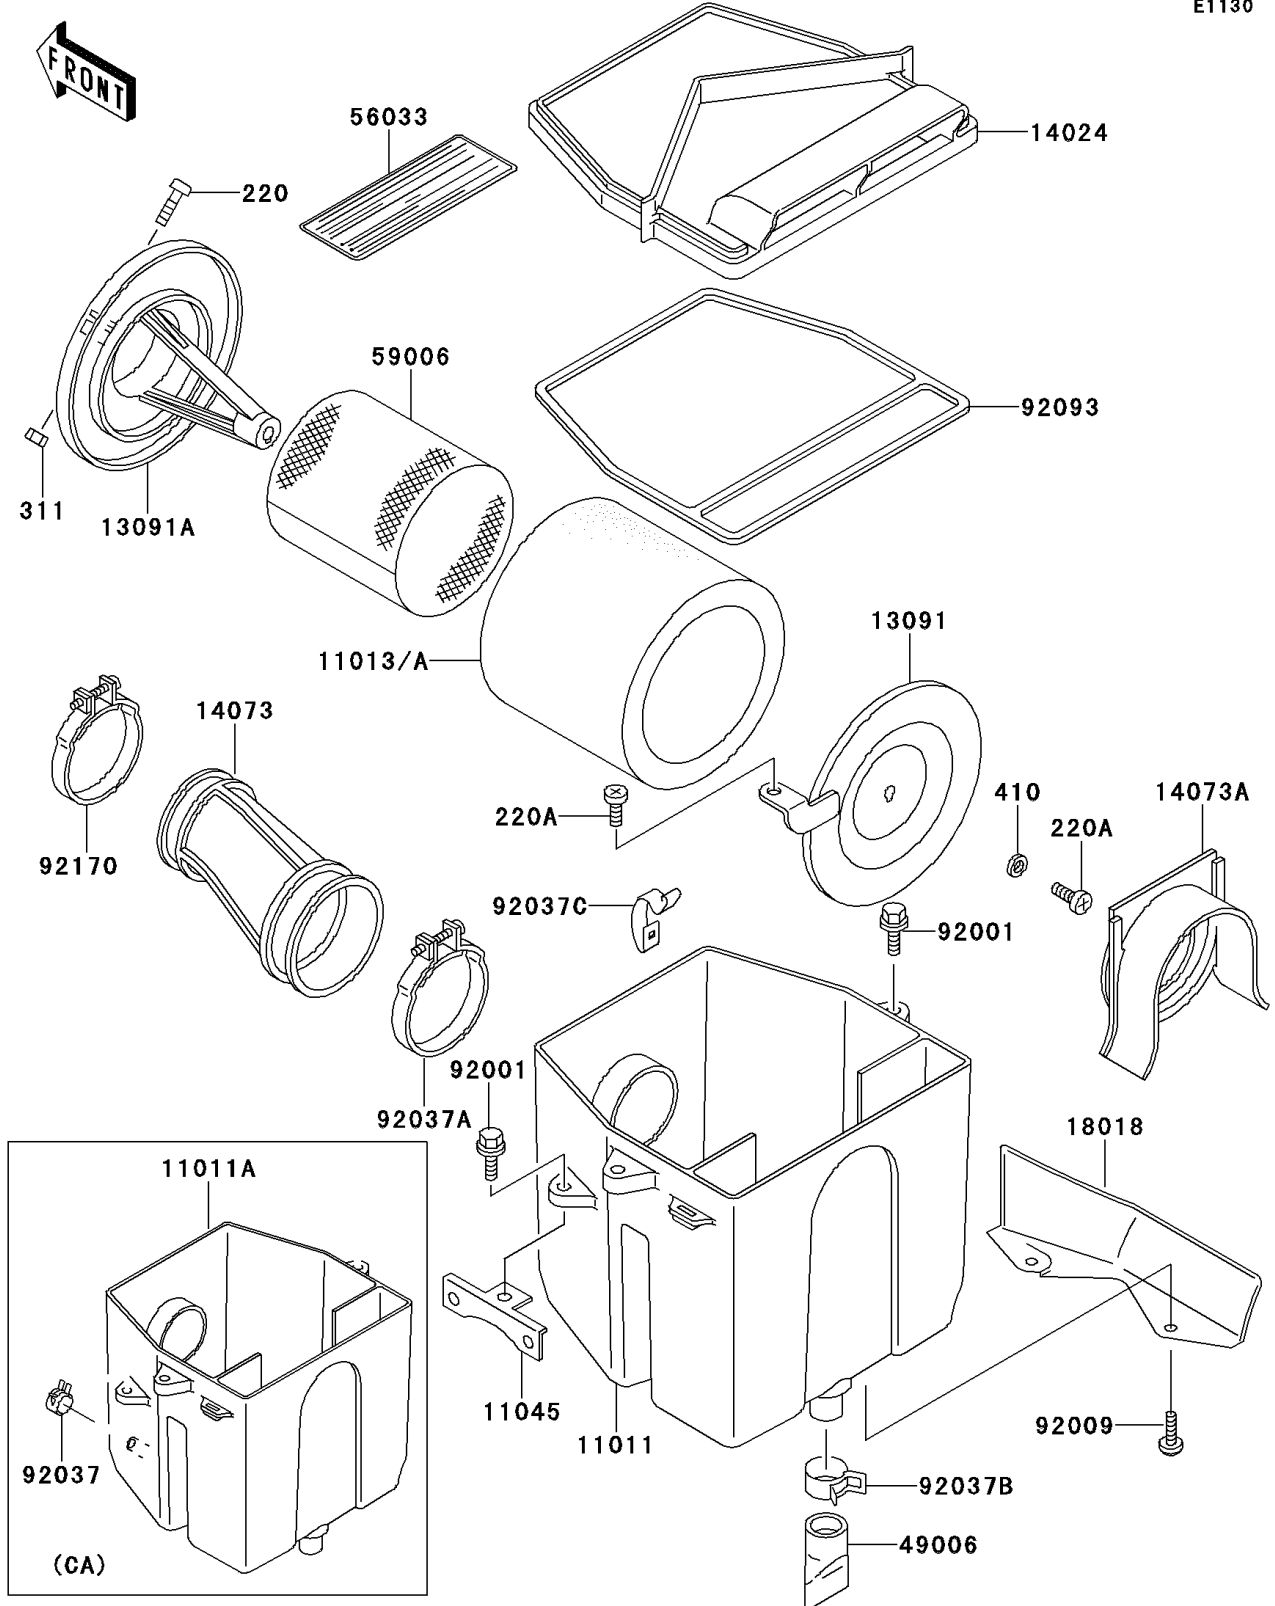

1997 Bayou 220 PARTS DIAGRAM

Air Cleaner

E1130

1997 Bayou 220 PARTS LIST

Air Cleaner

ITEM NAME	PART NUMBER	QUANTITY
SCREW-PAN-CROS (Ref # 220)	220B0516	1
SCREW-PAN-CROS,6X14 (Ref # 220A)	220B0614	2
NUT-HEX (Ref # 311)	311B0500	1
WASHER-PLAIN-SMALL,6MM (Ref # 410)	410B0600	1
CASE-AIR FILTER (Ref # 11011)	11011-1260	1
ELEMENT-AIR FILTER (Ref # 11013)	11013-1158	1
BRACKET,REGULATOR (Ref # 11045)	11045-1786	1
HOLDER,ELEMENT (Ref # 13091)	13091-1488	1
HOLDER,ELEMENT (Ref # 13091A)	13091-1510	1
COVER,AIR FILTER (Ref # 14024)	14024-1489	1
DUCT,CARBURETOR (Ref # 14073)	14073-1312	1
DUCT,AIR FILTER (Ref # 14073A)	14073-1313	1
PLATE-HEAT GUARD (Ref # 18018)	18018-1077	1
BOOT (Ref # 49006)	49006-1199	2
LABEL-MANUAL,MAINTENANCE (Ref # 56033)	56033-1079	1
ARRESTER-FLAME (Ref # 59006)	59006-1052	1
BOLT,6X20 (Ref # 92001)	92001-1460	3
SCREW,TAPPING,5X10 (Ref # 92009)	92009-1332	2
CLAMP,57MM,BLACK (Ref # 92037A)	92037-1452	1
CLAMP (Ref # 92037B)	92037-1460	2
CLAMP,AIR FILTER (Ref # 92037C)	92037-1783	4
SEAL,AIR FILTER (Ref # 92093)	92093-1241	1
CLAMP (Ref # 92170)	92170-1006	1