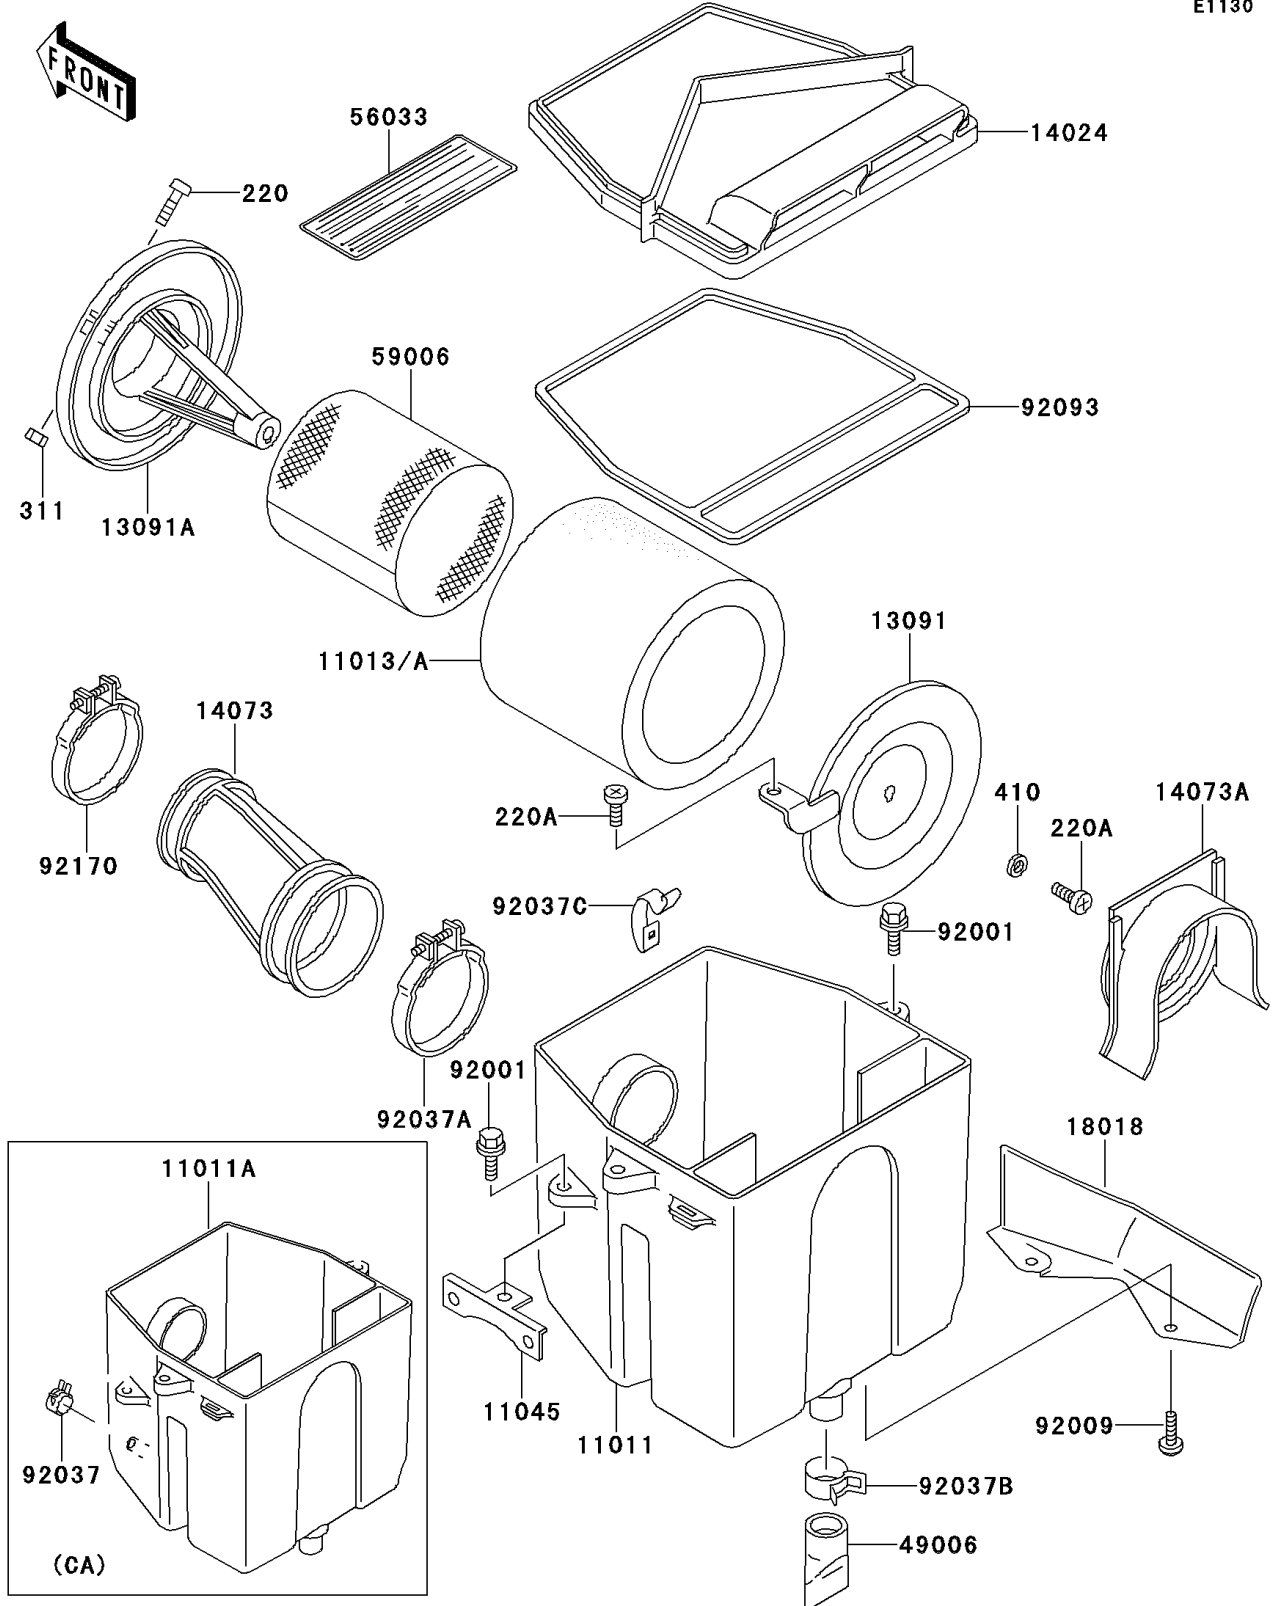

1999 Bayou 220 PARTS DIAGRAM

Air Cleaner

E1130

1999 Bayou 220 PARTS LIST

Air Cleaner

ITEM NAME	PART NUMBER	QUANTITY
SCREW-PAN-CROS (Ref # 220)	220B0516	1
SCREW-PAN-CROS,6X14 (Ref # 220A)	220B0614	2
NUT-HEX (Ref # 311)	311B0500	1
WASHER-PLAIN-SMALL,6MM (Ref # 410)	410B0600	1
ELEMENT-AIR FILTER (Ref # 11013A)	11013-1275	1
BRACKET,REGULATOR (Ref # 11045)	11045-1786	1
HOLDER,ELEMENT (Ref # 13091)	13091-1488	1
HOLDER,ELEMENT (Ref # 13091A)	13091-1510	1
COVER,AIR FILTER (Ref # 14024)	14024-1489	1
DUCT,CARBURETOR (Ref # 14073)	14073-1312	1
DUCT,AIR FILTER (Ref # 14073A)	14073-1313	1
PLATE-HEAT GUARD (Ref # 18018)	18018-1077	1
BOOT (Ref # 49006)	49006-1199	2
LABEL-MANUAL,MAINTENANCE (Ref # 56033)	56033-1079	1
ARRESTER-FLAME (Ref # 59006)	59006-1052	1
BOLT,6X20 (Ref # 92001)	92001-1460	3
SCREW,TAPPING,5X10 (Ref # 92009)	92009-1332	2
CLAMP,57MM,BLACK (Ref # 92037A)	92037-1452	1
CLAMP (Ref # 92037B)	92037-1460	2
CLAMP,AIR FILTER (Ref # 92037C)	92037-1783	4
SEAL,AIR FILTER (Ref # 92093)	92093-1241	1
CLAMP (Ref # 92170)	92170-1006	1
CASE-AIR FILTER (Ref # 11011)	11011-1260	1
CASE-AIR FILTER (Ref # 11011A)	11011-1521	1
CLAMP (Ref # 92037)	92037-1181	1