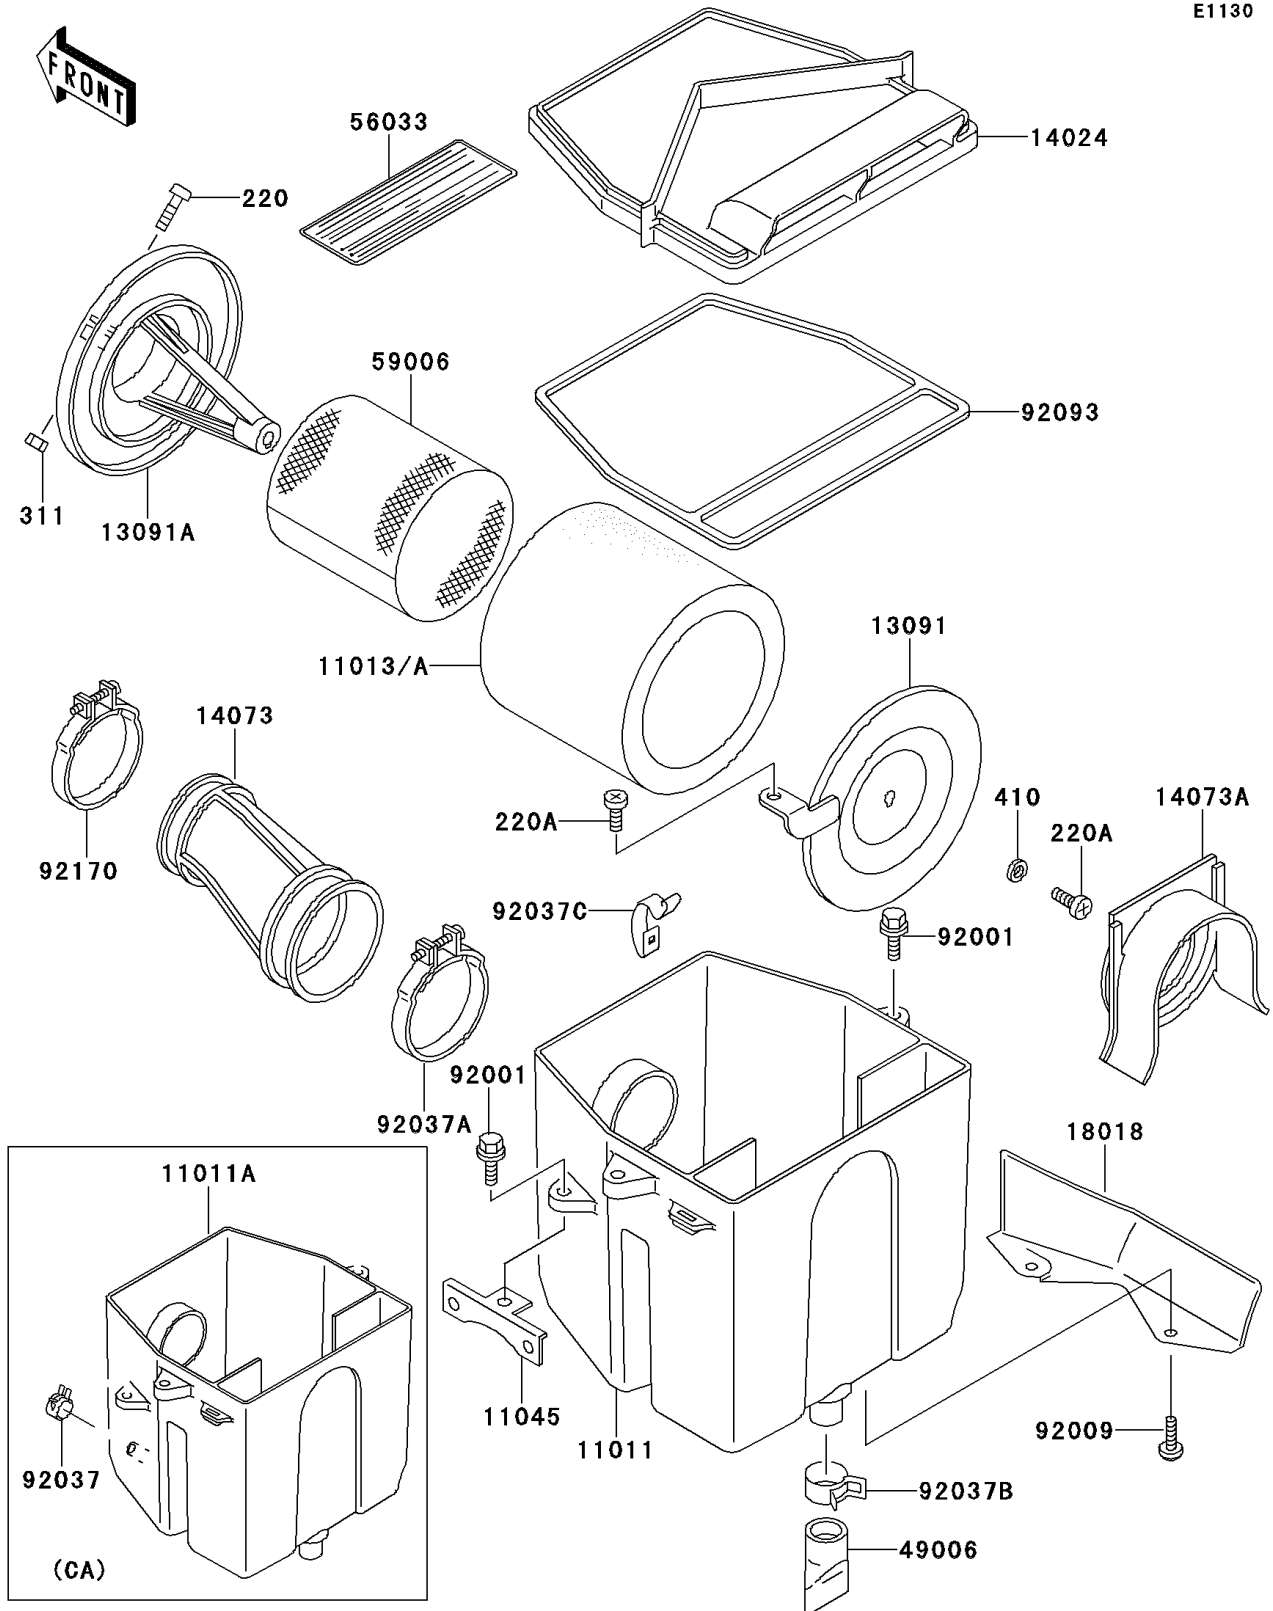

# 2000 Bayou 220 PARTS DIAGRAM

Air Cleaner

E1130

## 2000 Bayou 220 PARTS LIST

### Air Cleaner

ITEM NAME	PART NUMBER	QUANTITY
SCREW-PAN-CROS (Ref # 220)	220B0516	1
SCREW-PAN-CROS,6X14 (Ref # 220A)	220B0614	2
NUT-HEX (Ref # 311)	311B0500	1
WASHER-PLAIN-SMALL,6MM (Ref # 410)	410B0600	1
ELEMENT-AIR FILTER (Ref # 11013A)	11013-1275	1
BRACKET,REGULATOR (Ref # 11045)	11045-1786	1
HOLDER,ELEMENT (Ref # 13091)	13091-1488	1
HOLDER,ELEMENT (Ref # 13091A)	13091-1510	1
COVER,AIR FILTER (Ref # 14024)	14024-1489	1
DUCT,CARBURETOR (Ref # 14073)	14073-1312	1
DUCT,AIR FILTER (Ref # 14073A)	14073-1313	1
PLATE-HEAT GUARD (Ref # 18018)	18018-1077	1
BOOT (Ref # 49006)	49006-1199	2
LABEL-MANUAL,MAINTENANCE (Ref # 56033)	56033-1079	1
ARRESTER-FLAME (Ref # 59006)	59006-1052	1
BOLT,6X20 (Ref # 92001)	92001-1460	3
SCREW,TAPPING,5X10 (Ref # 92009)	92009-1332	2
CLAMP,57MM,BLACK (Ref # 92037A)	92037-1452	1
CLAMP (Ref # 92037B)	92037-1460	2
CLAMP,AIR FILTER (Ref # 92037C)	92037-1783	4
SEAL,AIR FILTER (Ref # 92093)	92093-1241	1
CLAMP (Ref # 92170)	92170-1006	1
CASE-AIR FILTER (Ref # 11011)	11011-1260	1
CASE-AIR FILTER (Ref # 11011A)	11011-1521	1
CLAMP (Ref # 92037)	92037-1181	1