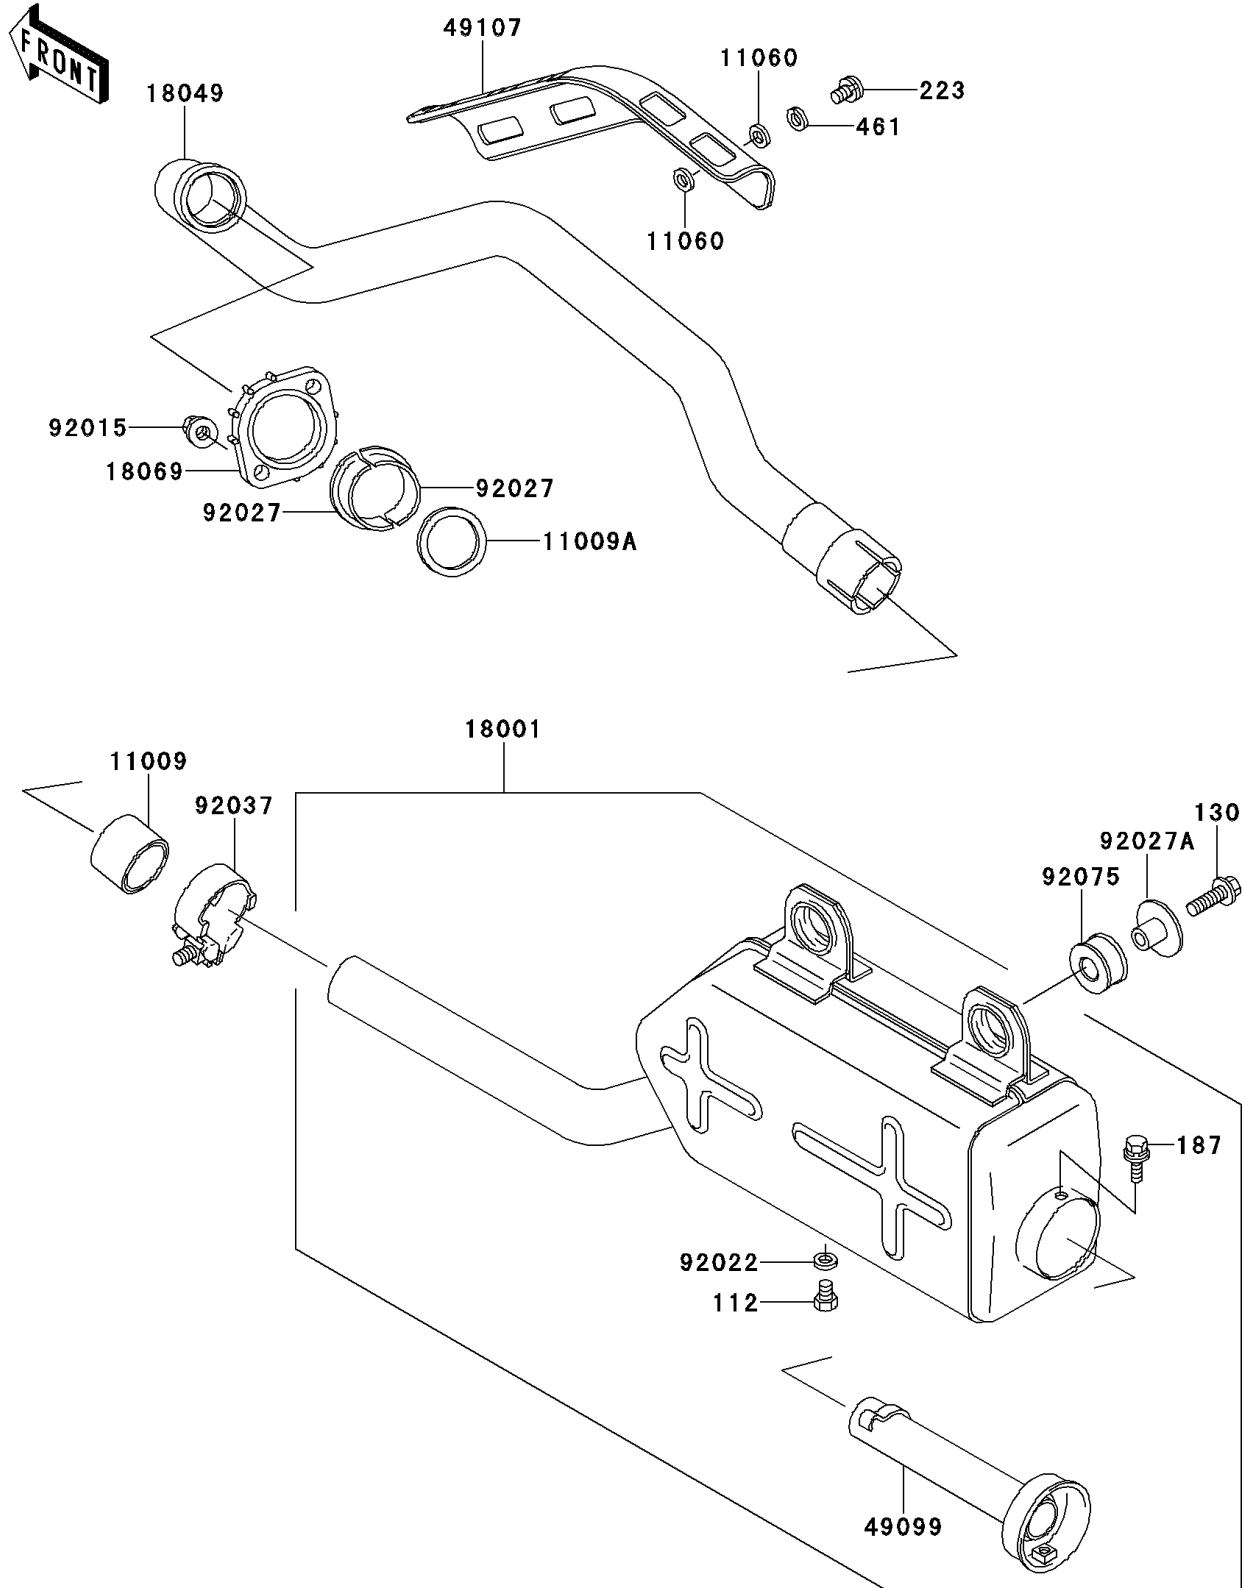

1997 Bayou 220 PARTS DIAGRAM

Muffler(s)

E1140

1997 Bayou 220 PARTS LIST

Muffler(s)

ITEM NAME	PART NUMBER	QUANTITY
BOLT-UPSET (Ref # 112)	112B0608	1
BOLT-FLANGED,8X30 (Ref # 130)	130J0830	2
BOLT-UPSET-WSP (Ref # 187)	187B0612	1
SCREW-PAN-WS-CROS (Ref # 223)	223C0610	2
WASHER-SPRING,6MM,BLACK (Ref # 461)	461K0600	2
GASKET,EXHAUST PIPE CONNECTING (Ref # 11009)	11009-1718	1
GASKET,EXHAUST PIPE HOLDER (Ref # 11009A)	11009-1866	1
GASKET,6.2X11.5X1.5 (Ref # 11060)	11060-1109	4
MUFFLER (Ref # 18001)	18001-1667	1
PIPE-EXHAUST (Ref # 18049)	18049-1415	1
HOLDER-EXHAUST PIPE (Ref # 18069)	18069-1078	1
BAFFLE-PIPE MUFFLER (Ref # 49099)	49099-1249	1
COVER-EXHAUST PIPE (Ref # 49107)	49107-1074	1
NUT,6MM (Ref # 92015)	92015-1365	2
WASHER,6.2X11X1 (Ref # 92022)	92022-304	1
COLLAR,L=14.5 (Ref # 92027)	92027-1142	2
COLLAR,MUFFLER (Ref # 92027A)	92027-1981	2
CLAMP (Ref # 92037)	92037-1956	1
DAMPER,MUFFLER (Ref # 92075)	92075-1809	2