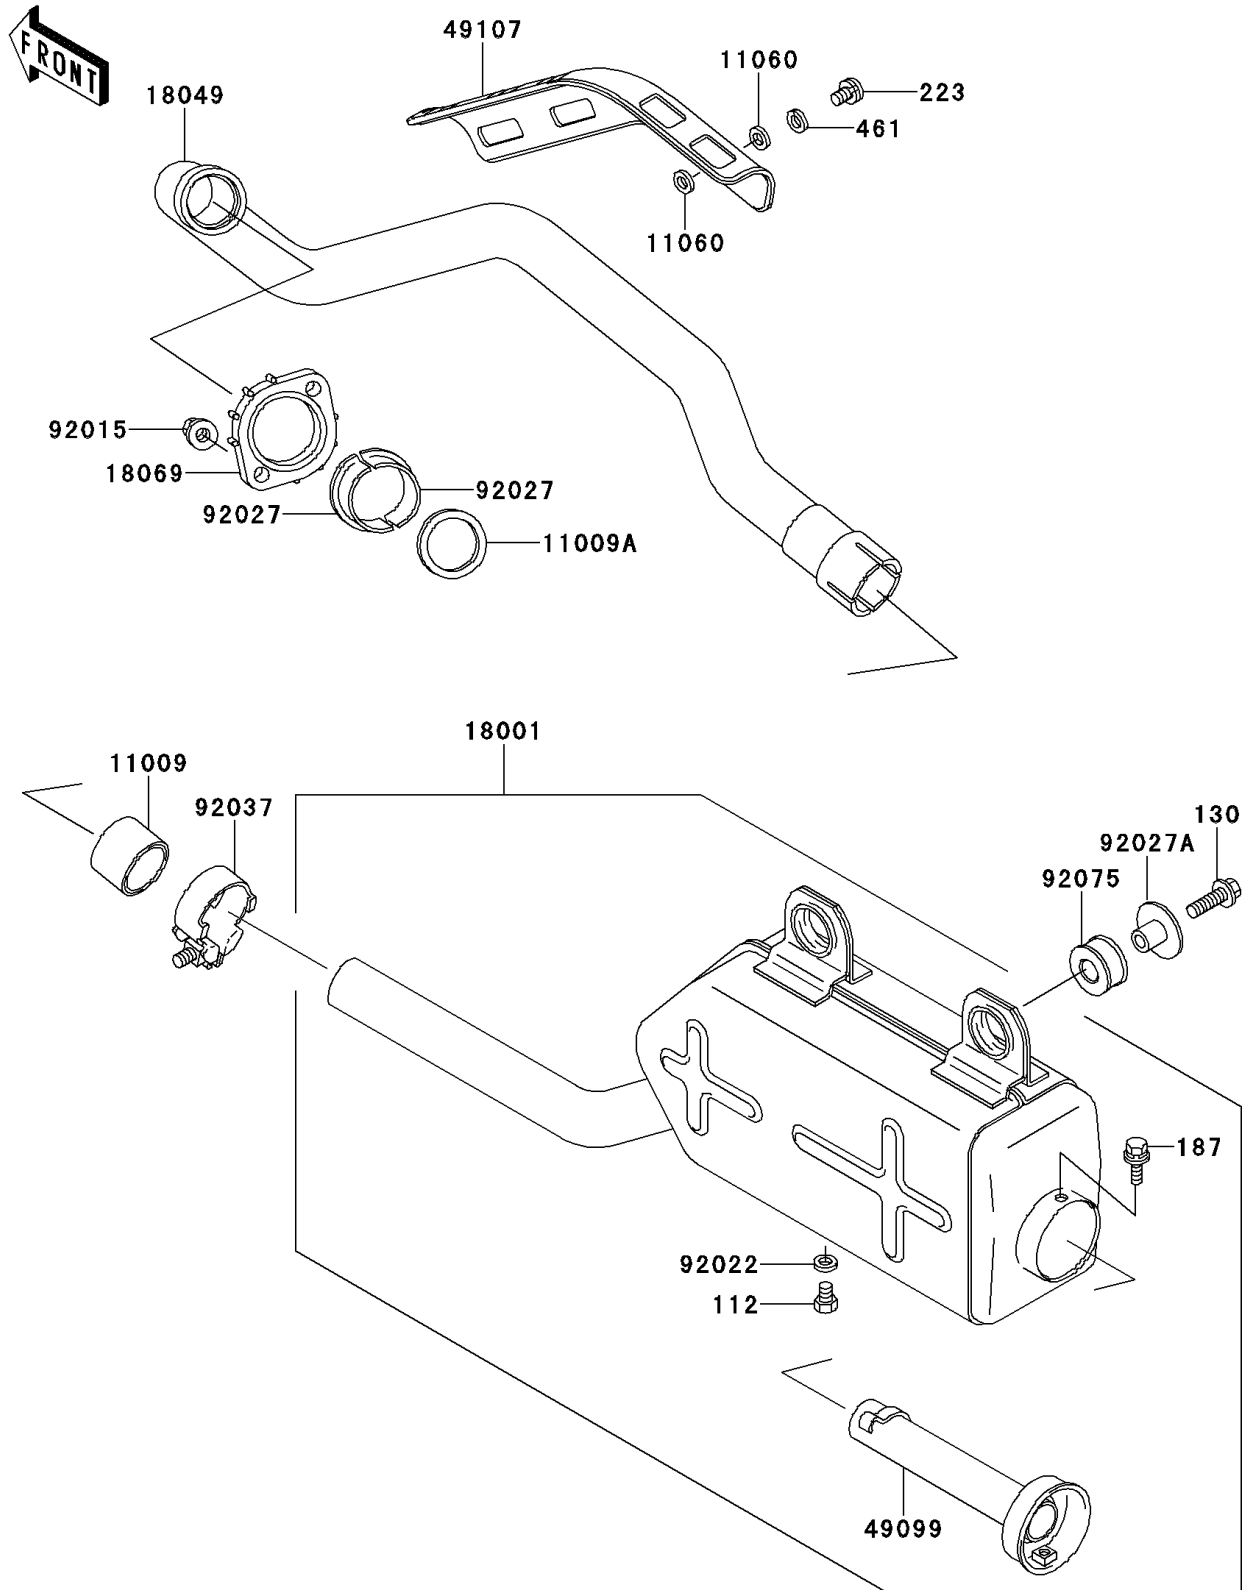

1998 Bayou 220 PARTS DIAGRAM

Muffler(s)

E1140

1998 Bayou 220 PARTS LIST

Muffler(s)

ITEM NAME	PART NUMBER	QUANTITY
BOLT-UPSET (Ref # 112)	112B0608	1
BOLT-FLANGED,8X30 (Ref # 130)	130J0830	2
BOLT-UPSET-WSP (Ref # 187)	187B0612	1
SCREW-PAN-WS-CROS (Ref # 223)	223C0610	2
WASHER-SPRING,6MM,BLACK (Ref # 461)	461K0600	2
GASKET,EXHAUST PIPE CONNECTING (Ref # 11009)	11009-1718	1
GASKET,EXHAUST PIPE HOLDER (Ref # 11009A)	11009-1866	1
GASKET,6.2X11.5X1.5 (Ref # 11060)	11060-1109	4
MUFFLER (Ref # 18001)	18001-1667	1
PIPE-EXHAUST (Ref # 18049)	18049-1415	1
HOLDER-EXHAUST PIPE (Ref # 18069)	18069-1078	1
BAFFLE-PIPE MUFFLER (Ref # 49099)	49099-1249	1
COVER-EXHAUST PIPE (Ref # 49107)	49107-1074	1
NUT,6MM (Ref # 92015)	92015-1365	2
WASHER,6.2X11X1 (Ref # 92022)	92022-304	1
COLLAR,L=14.5 (Ref # 92027)	92027-1142	2
COLLAR,MUFFLER (Ref # 92027A)	92027-1981	2
CLAMP (Ref # 92037)	92037-1956	1
DAMPER,MUFFLER (Ref # 92075)	92075-1809	2