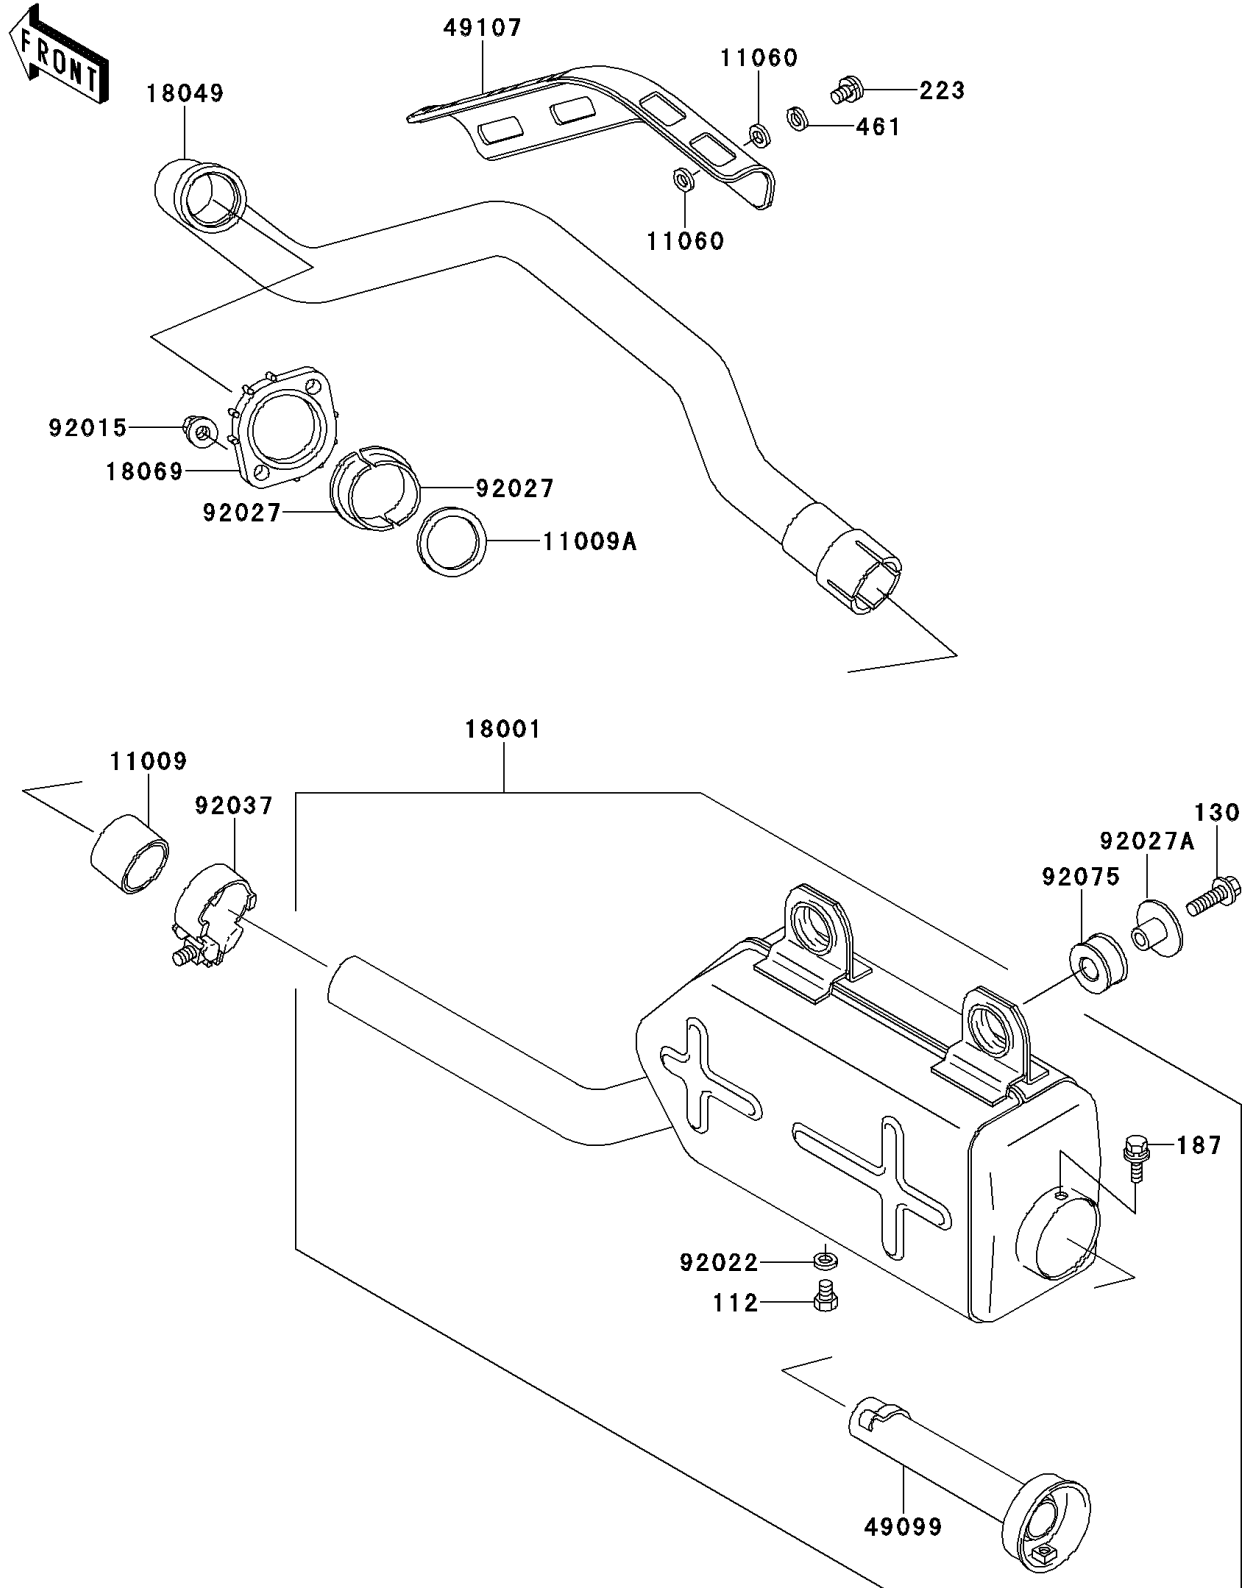

# 1999 Bayou 220 PARTS DIAGRAM

Muffler(s)

E1140

# 1999 Bayou 220 PARTS LIST

## Muffler(s)

ITEM NAME	PART NUMBER	QUANTITY
BOLT-UPSET (Ref # 112)	112B0608	1
BOLT-FLANGED,8X30 (Ref # 130)	130J0830	2
BOLT-UPSET-WSP (Ref # 187)	187B0612	1
SCREW-PAN-WS-CROS (Ref # 223)	223C0610	2
WASHER-SPRING,6MM,BLACK (Ref # 461)	461K0600	2
GASKET,EXHAUST PIPE CONNECTING (Ref # 11009)	11009-1718	1
GASKET,EXHAUST PIPE HOLDER (Ref # 11009A)	11009-1866	1
GASKET,6.2X11.5X1.5 (Ref # 11060)	11060-1109	4
MUFFLER (Ref # 18001)	18001-1667	1
PIPE-EXHAUST (Ref # 18049)	18049-1415	1
HOLDER-EXHAUST PIPE (Ref # 18069)	18069-1078	1
BAFFLE-PIPE MUFFLER (Ref # 49099)	49099-1249	1
COVER-EXHAUST PIPE (Ref # 49107)	49107-1074	1
NUT,6MM (Ref # 92015)	92015-1365	2
WASHER,6.2X11X1 (Ref # 92022)	92022-304	1
COLLAR,L=14.5 (Ref # 92027)	92027-1142	2
COLLAR,MUFFLER (Ref # 92027A)	92027-1981	2
CLAMP (Ref # 92037)	92037-1956	1
DAMPER,MUFFLER (Ref # 92075)	92075-1809	2